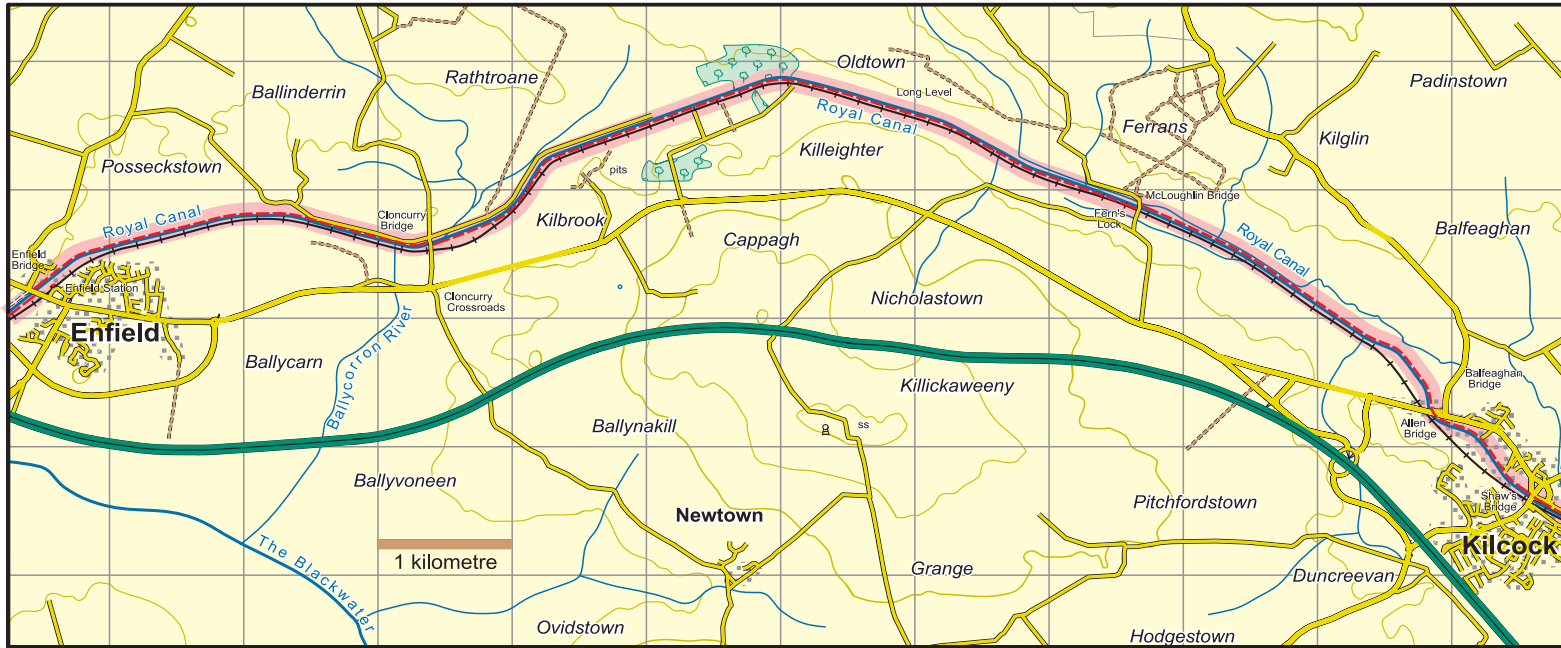

Royal Canal Way : Map 5 Kilcock to Enfield

The National Trails Office encourages trail users to apply the Leave No Trace principles:

1. Plan ahead and prepare
2. Be considerate of others
3. Respect farm animals and wildlife
4. Travel and camp on durable ground
5. Leave what you find
6. Dispose of waste properly
7. Minimise the affects of fire