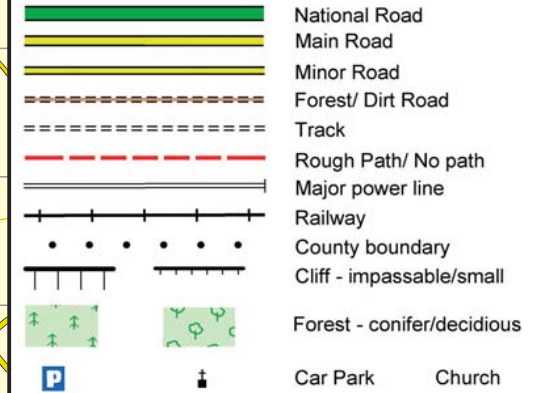

Royal Canal Way : Map 5 Kilcock to Enfield

The National Trails Office encourages trail users to apply the Leave No Trace principles:

1. Plan ahead and prepare
2. Be considerate of others
3. Respect farm animals and wildlife
4. Travel and camp on durable ground
5. Leave what you find
6. Dispose of waste properly
7. Minimise the affects of fire