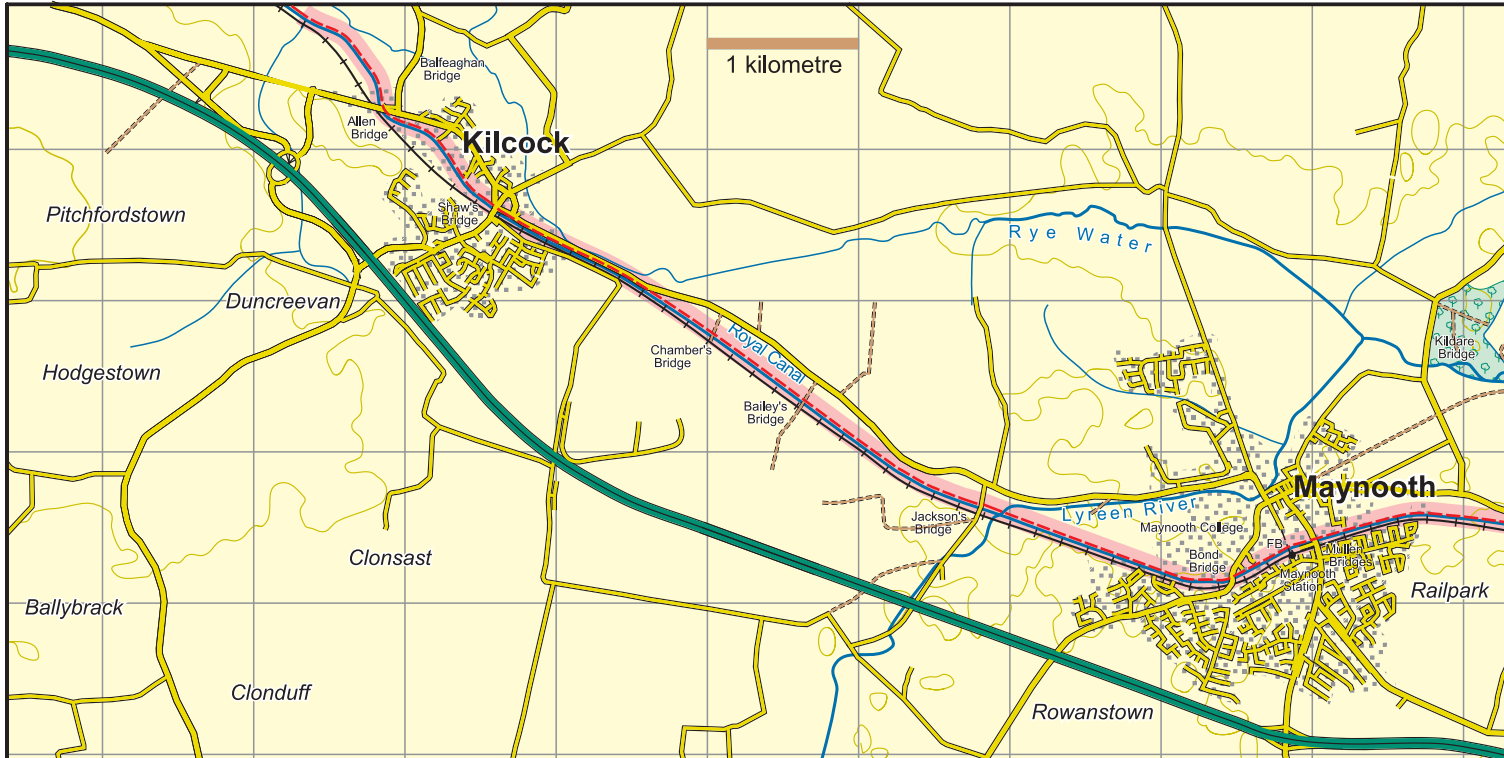

## Royal Canal Way : Map 4 Maynooth to Kilcock

	National Road
	Main Road
	Minor Road
	Forest/ Dirt Road
	Track
	Rough Path/ No path
	Major power line
	Railway
	County boundary
	Cliff - impassable/small
	Forest - conifer/deciduous
	Car Park
	Church