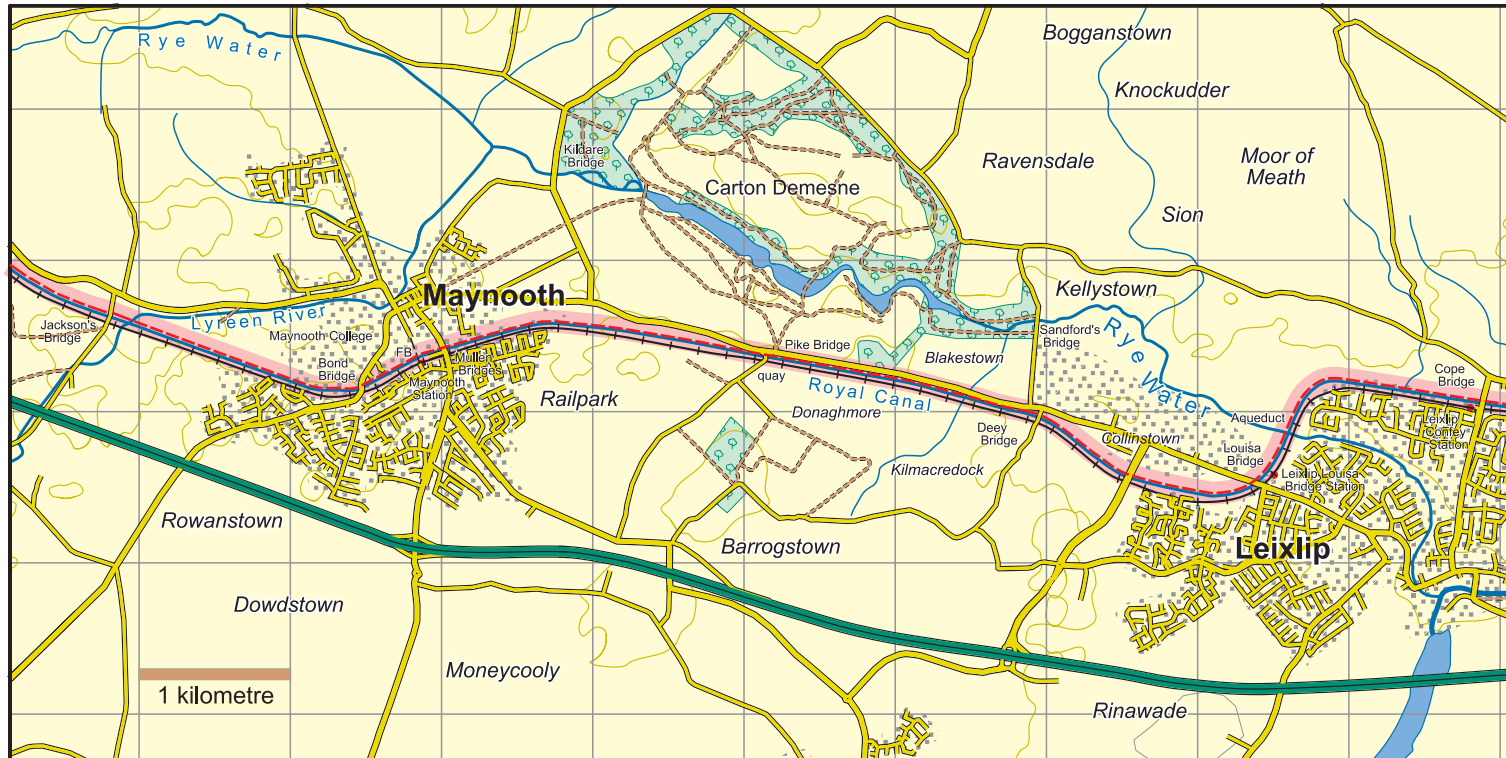

Royal Canal Way : Map 3 Leixlip to Maynooth

| | |
|--|----------------------------|
| | National Road |
| | Main Road |
| | Minor Road |
| | Forest/ Dirt Road |
| | Track |
| | Rough Path/ No path |
| | Major power line |
| | Railway |
| | County boundary |
| | Cliff - impassable/small |
| | Forest - conifer/deciduous |
| | Car Park |
| | Church |