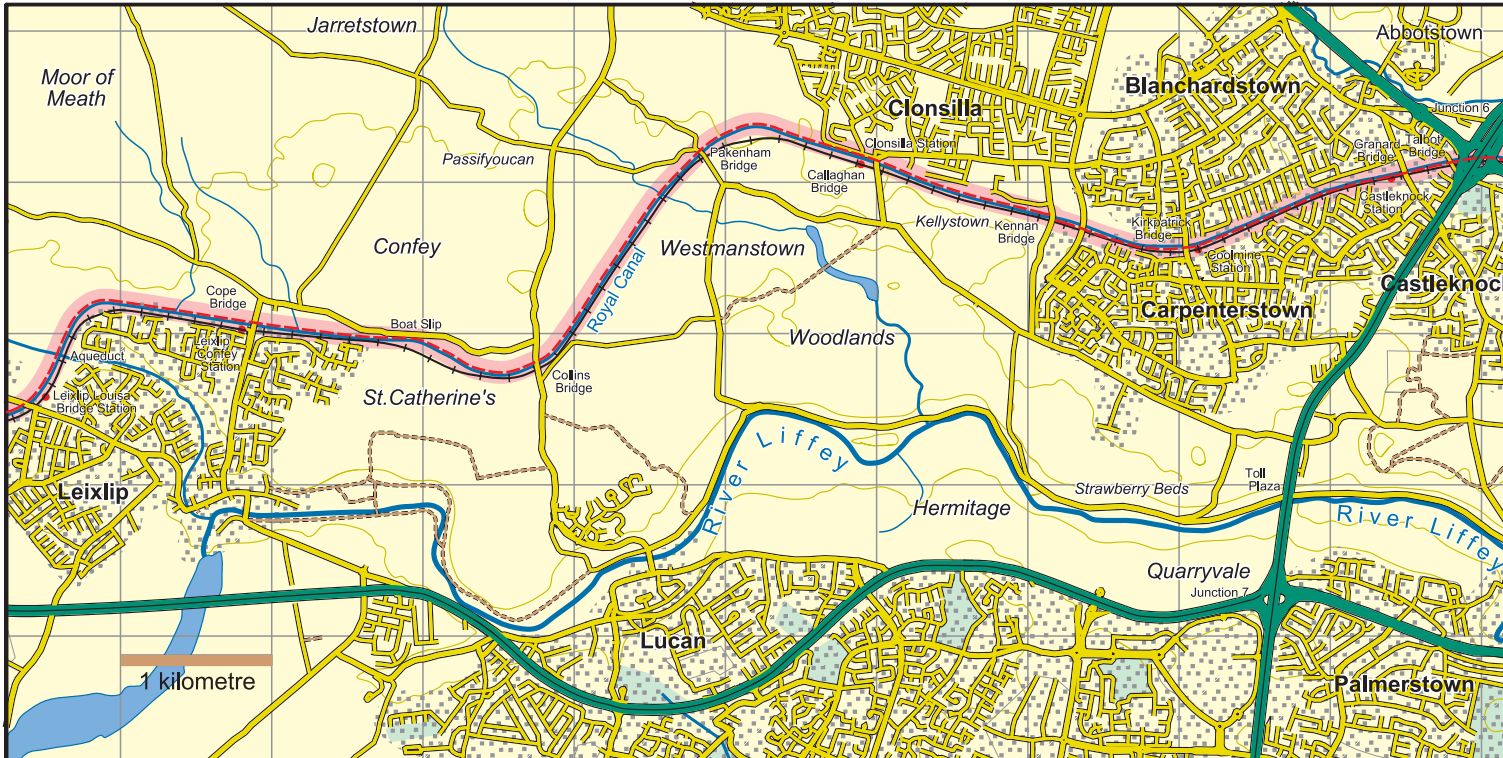

## Royal Canal Way : Map 2 M50 to Leixlip

	National Road
	Main Road
	Minor Road
	Forest/ Dirt Road
	Track
	Rough Path/ No path
	Major power line
	Railway
	County boundary
	Cliff - impassable/small
	Forest - conifer/deciduous
	Car Park
	Church