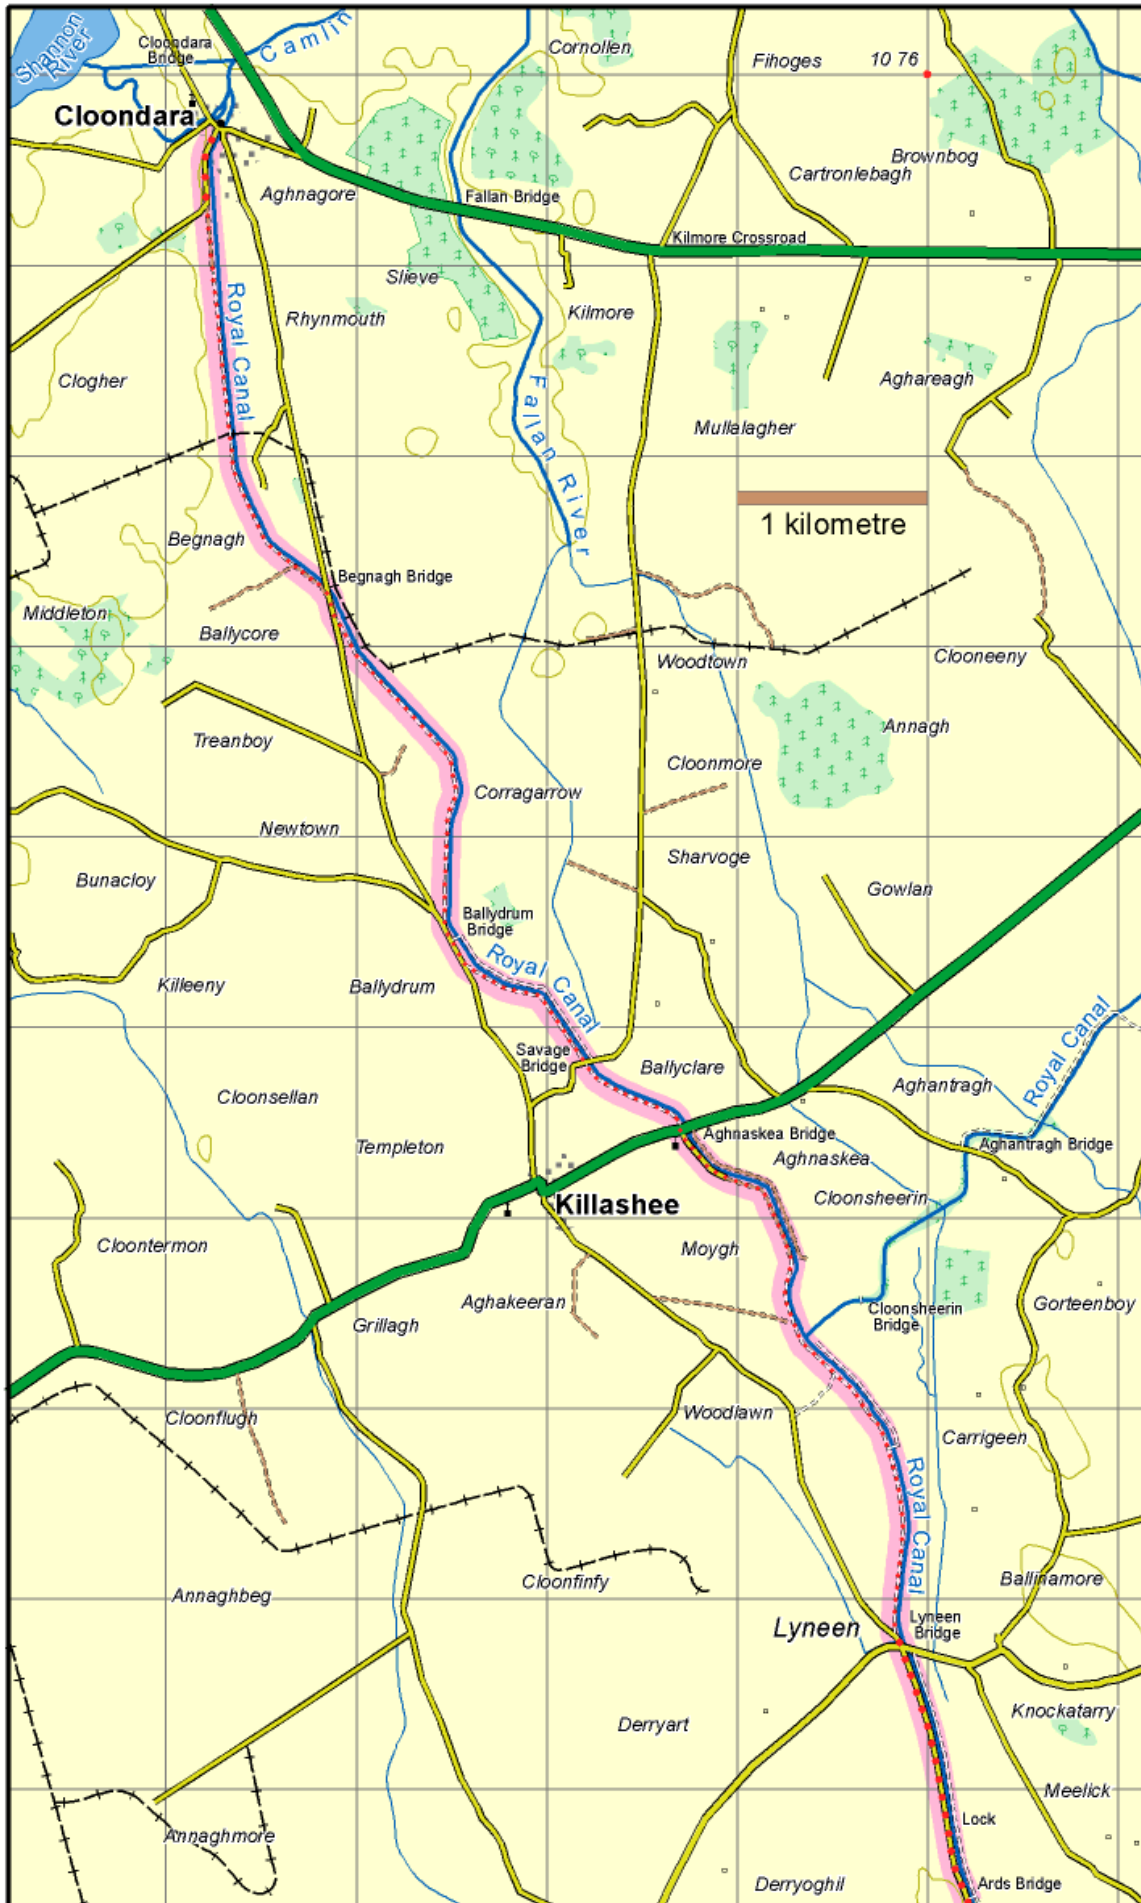

Royal Canal Way : Map 15

Lyneen to Cloondara

This map is made available from the National Trails Office / Irish Sports Council, produced by EastWest mapping. The map is intended for personal use only and should not be modified, republished or transmitted in any form without the permission of the National Trails Office. The representation of a track or path on this map does not indicate a right of way. The map includes Ordnance Survey Ireland data made available for display under Permit No. 8658. (c) Ordnance Survey Ireland / Government of Ireland.