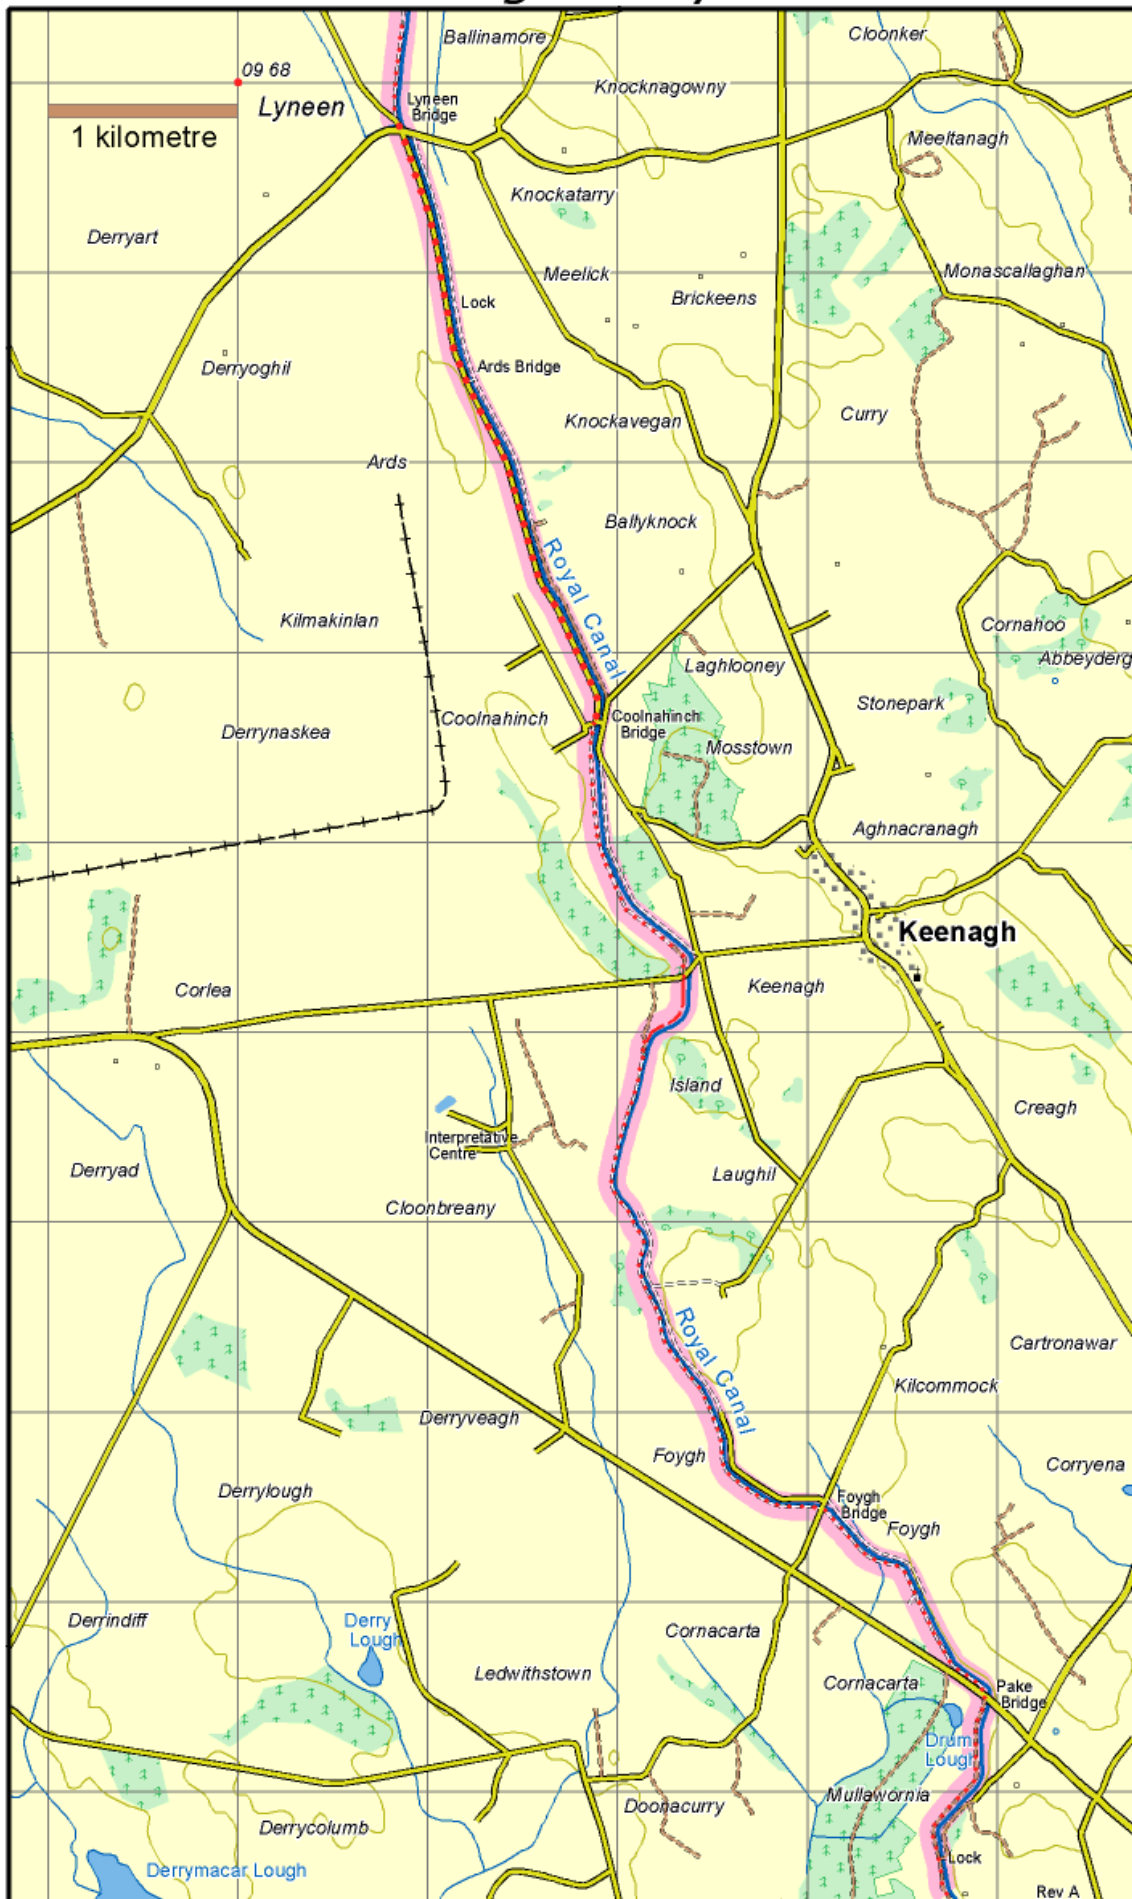

# Royal Canal Way : Map 14

## Drum Lough to Lyneen

This map is made available from the National Trails Office / Irish Sports Council, produced by EastWest mapping. The map is intended for personal use only and should not be modified, republished or transmitted in any form without the permission of the National Trails Office. The representation of a track or path on this map does not indicate a right of way. The map includes Ordnance Survey Ireland data made available for display under Permit No. 8658. (c) Ordnance Survey Ireland / Government of Ireland.