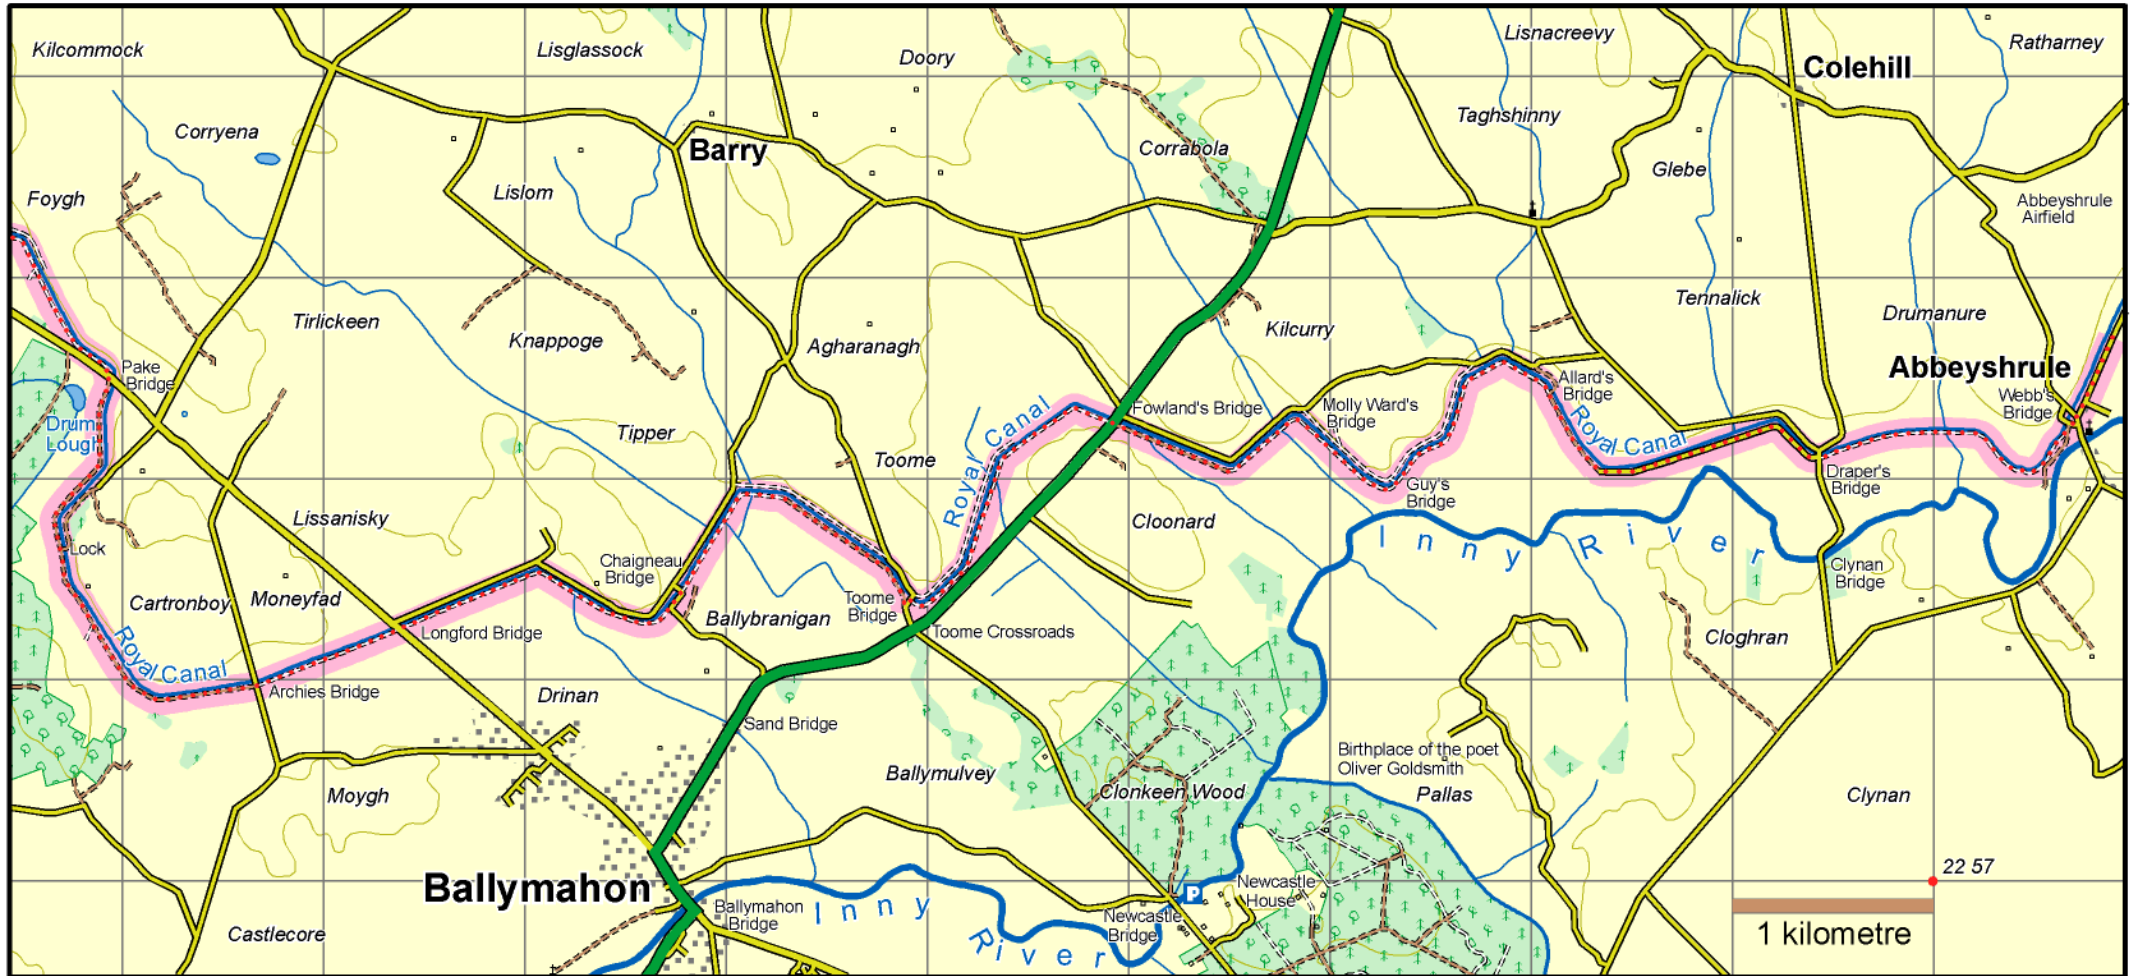

Royal Canal Way : Map 13 Abbeyshrule to Drum Lough

This map is made available from the National Trails Office / Irish Sports Council, produced by EastWest mapping. The map is intended for personal use only and should not be modified, republished or transmitted in any form without the permission of the National Trails Office. The representation of a track or path on this map does not indicate a right of way. The map includes Ordnance Survey Ireland data made available for display under Permit No. 8658. (c) Ordnance Survey Ireland / Government of Ireland.