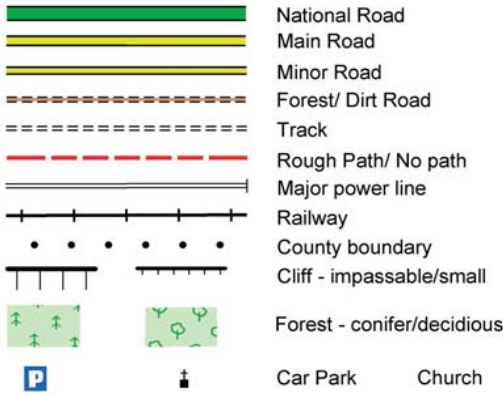

Royal Canal Way : Map 11 Dolan Bridge to Ballynacarrigy

The National Trails Office encourages trail users to apply the Leave No Trace principles:

1. Plan ahead and prepare
2. Be considerate of others
3. Respect farm animals and wildlife
4. Travel and camp on durable ground
5. Leave what you find
6. Dispose of waste properly
7. Minimise the affects of fire

This map is made available from the National Trails Office/ Irish Sports Council, produced by EastWest mapping. The map is intended for personal use only and should not be modified, republished or transmitted in any form without the permission of the National Trails Office. The representation of a track or path on this map does not indicate a right of way. The map includes Ordnance Survey Ireland data made available for display under Ordnance Survey Ireland Permit No. 8658. © Ordnance Survey Ireland/ Government of Ireland.