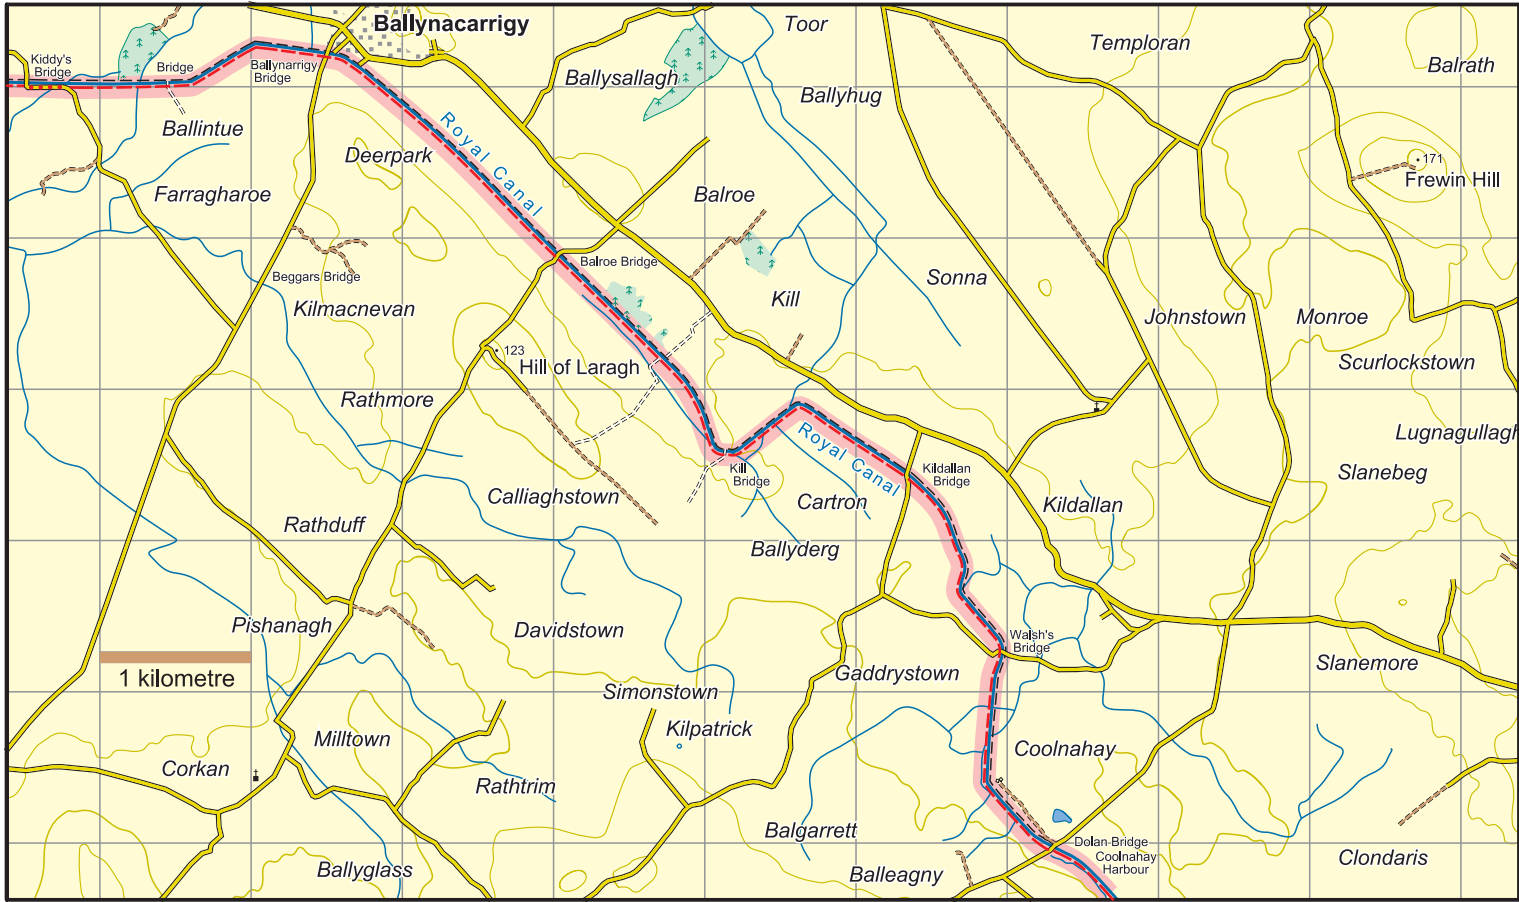

Royal Canal Way : Map 11 Dolan Bridge to Ballynacarrigy

The National Trails Office encourages trail users to apply the Leave No Trace principles:

1. Plan ahead and prepare
2. Be considerate of others
3. Respect farm animals and wildlife
4. Travel and camp on durable ground
5. Leave what you find
6. Dispose of waste properly
7. Minimise the affects of fire

This map is made available from the National Trails Office/ Irish Sports Council, produced by EastWest mapping. The map is intended for personal use only and should not be modified, republished or transmitted in any form without the permission of the National Trails Office. The representation of a track or path on this map does not indicate a right of way. The map includes Ordnance Survey Ireland data made available for display under Ordnance Survey Ireland Permit No. 8658. © Ordnance Survey Ireland/ Government of Ireland.