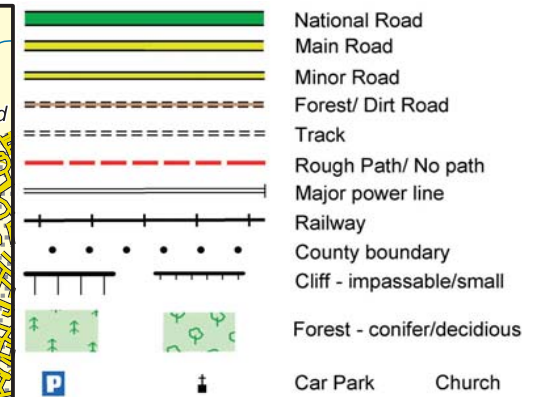

Royal Canal Way : Map 10 Mullingar to Dolan Bridge

The National Trails Office encourages trail users to apply the Leave No Trace principles:

1. Plan ahead and prepare
2. Be considerate of others
3. Respect farm animals and wildlife
4. Travel and camp on durable ground
5. Leave what you find
6. Dispose of waste properly
7. Minimise the affects of fire