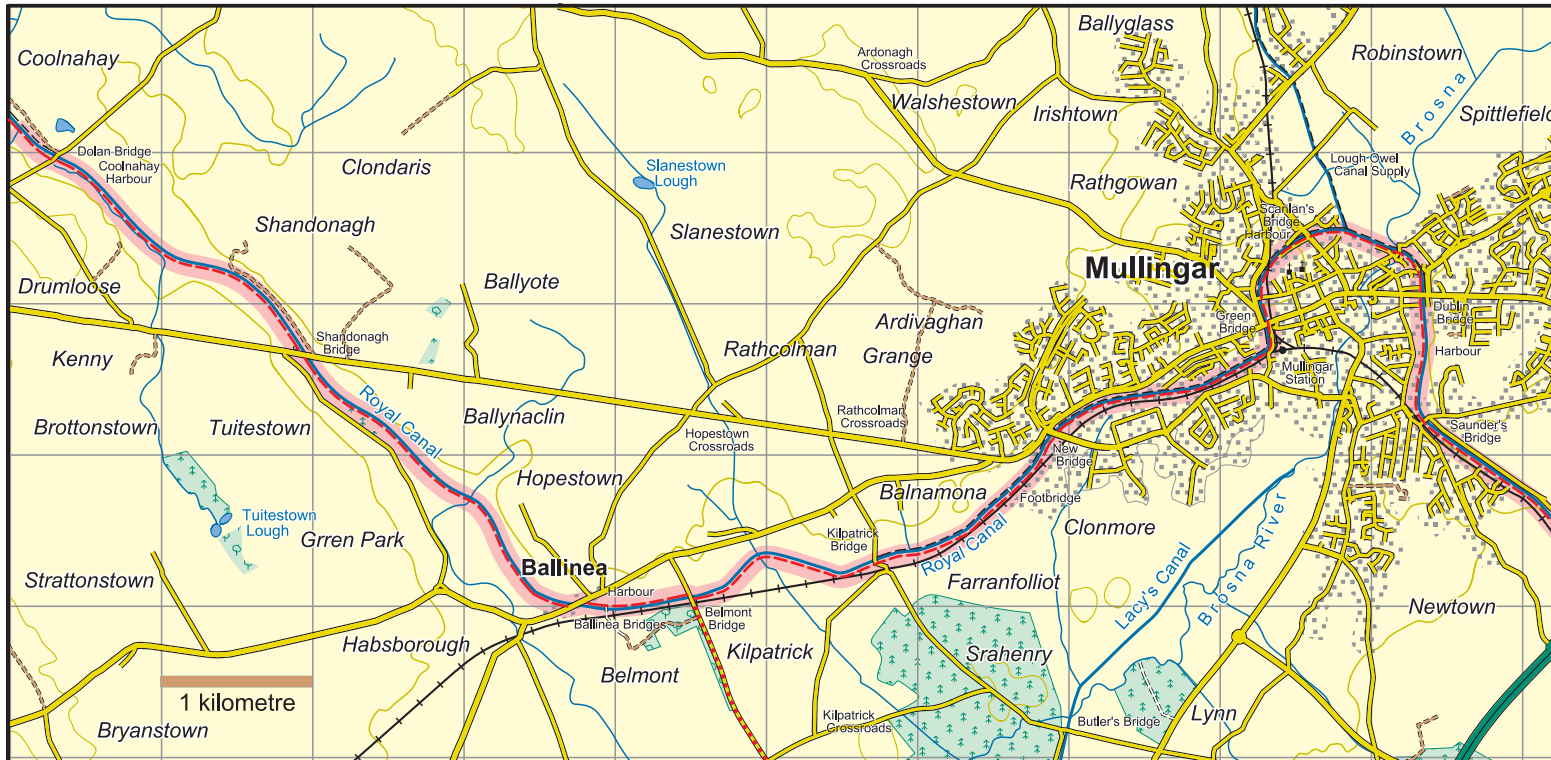

Royal Canal Way : Map 10 Mullingar to Dolan Bridge

The National Trails Office encourages trail users to apply the Leave No Trace principles:

1. Plan ahead and prepare
2. Be considerate of others
3. Respect farm animals and wildlife
4. Travel and camp on durable ground
5. Leave what you find
6. Dispose of waste properly
7. Minimise the affects of fire