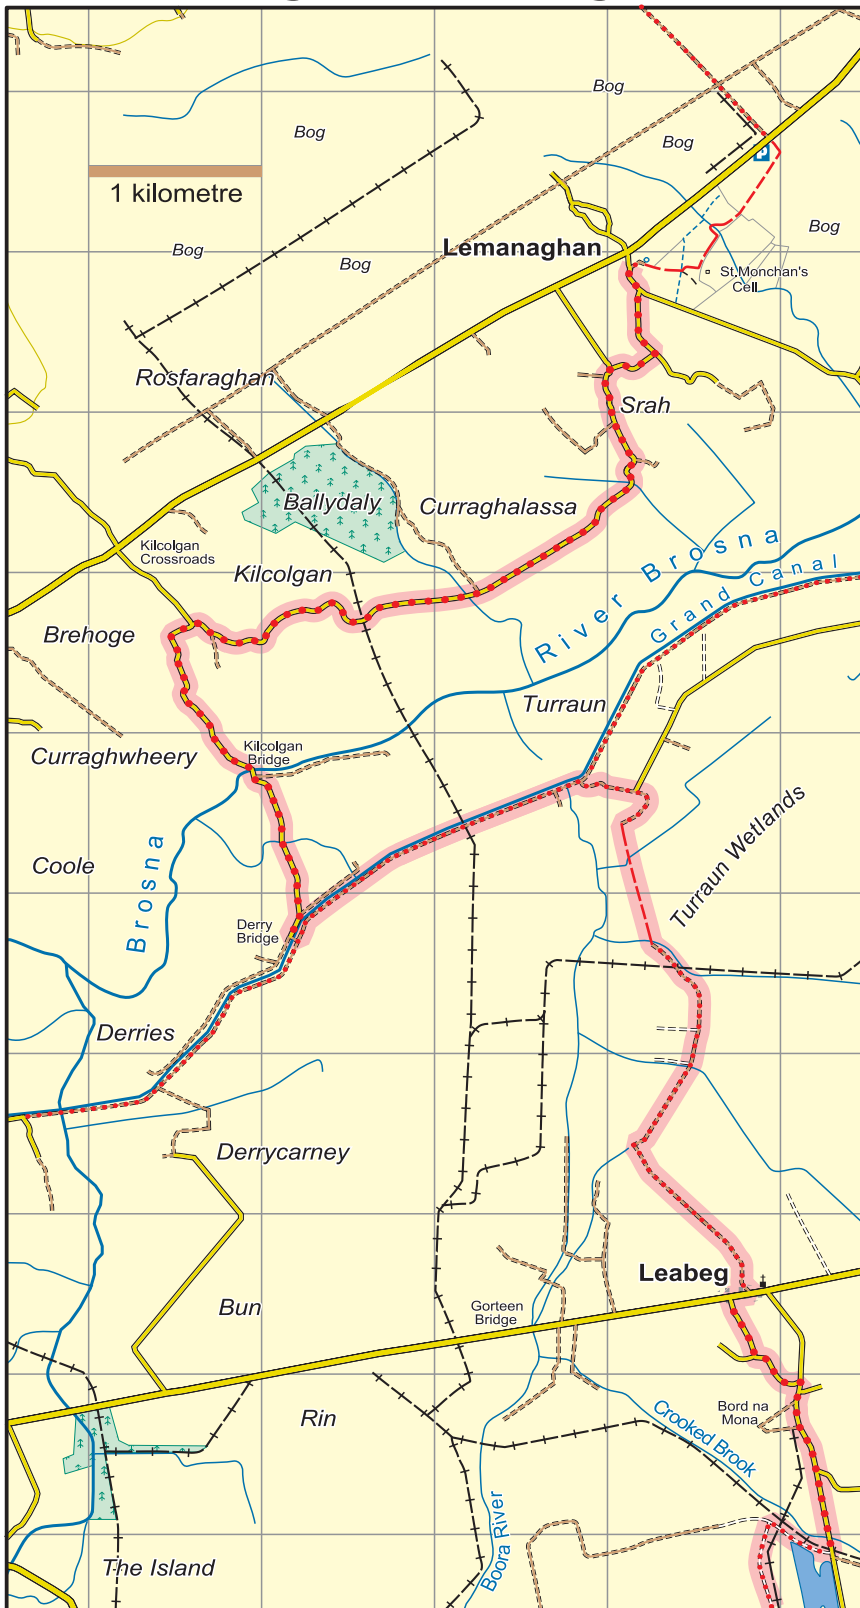

# Offaly Way : Map 3 Leabeg to Lemanaghan

	National Road
	Main Road
	Minor Road
	Forest/ Dirt Road
	Track
	Rough Path/ No path
	Major power line
	Railway
	County boundary
	Cliff - impassable/small
	Forest - conifer/deciduous
	Car Park
	Church

The National Trails Office encourages trail users to apply the Leave No Trace principles:

1. Plan ahead and prepare
2. Be considerate of others
3. Respect farm animals and wildlife
4. Travel and camp on durable ground
5. Leave what you find
6. Dispose of waste properly
7. Minimise the affects of fire