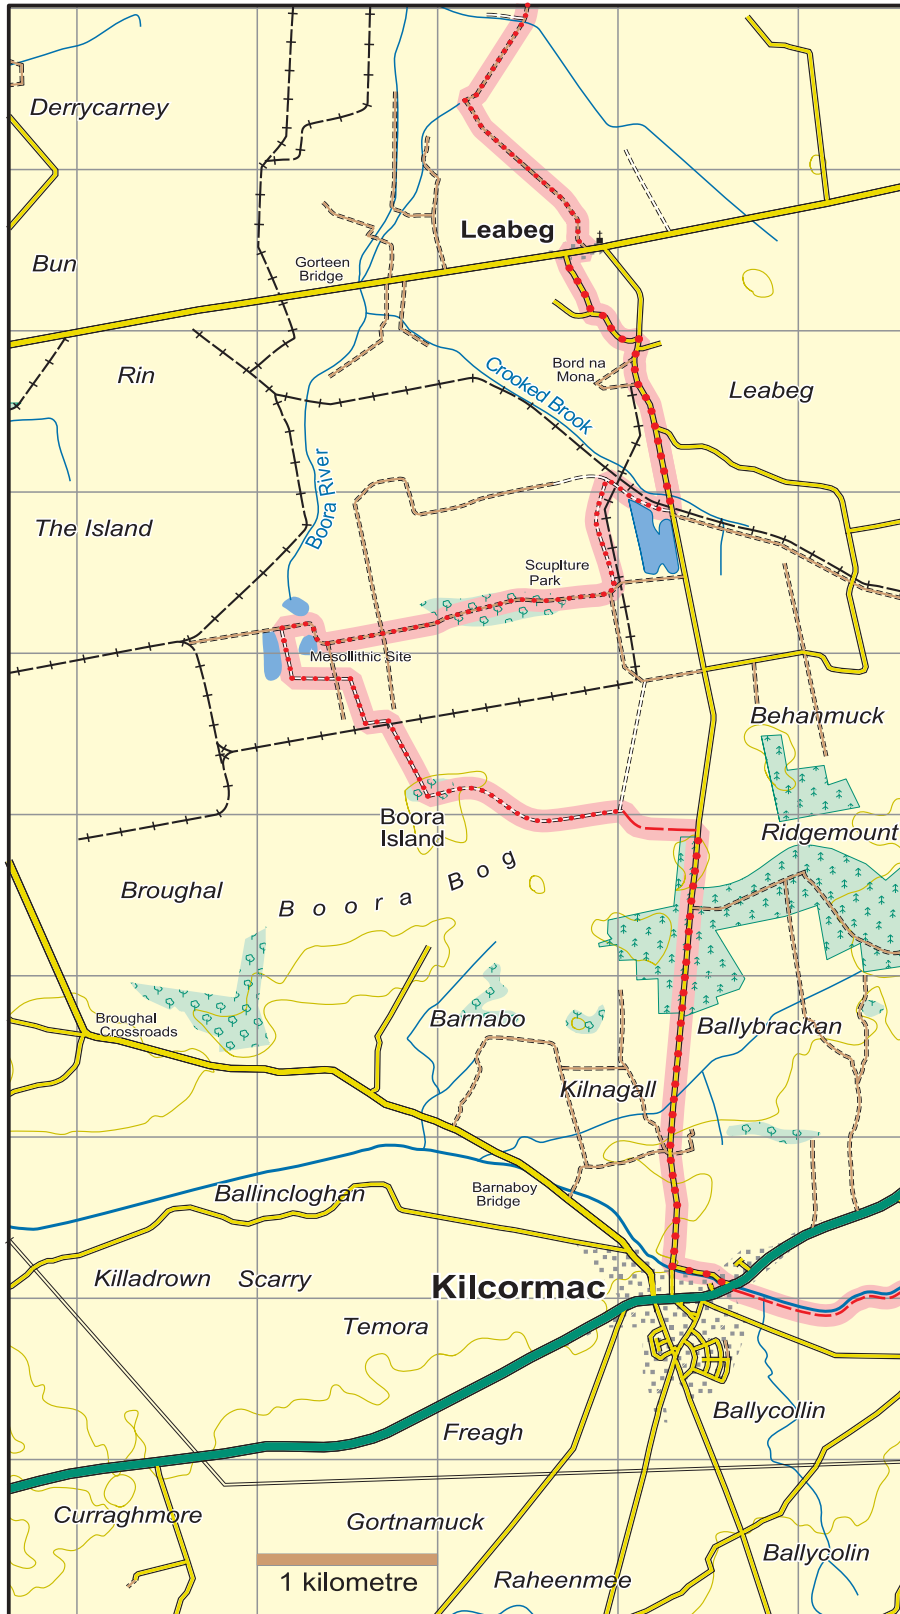

# Offaly Way : Map 2 Kilcormac to Leabeg

	National Road
	Main Road
	Minor Road
	Forest/ Dirt Road
	Track
	Rough Path/ No path
	Major power line
	Railway
	County boundary
	Cliff - impassable/small
	Forest - conifer/deciduous
	Car Park
	Church

The National Trails Office encourages trail users to apply the Leave No Trace principles:

1. Plan ahead and prepare
2. Be considerate of others
3. Respect farm animals and wildlife
4. Travel and camp on durable ground
5. Leave what you find
6. Dispose of waste properly
7. Minimise the affects of fire