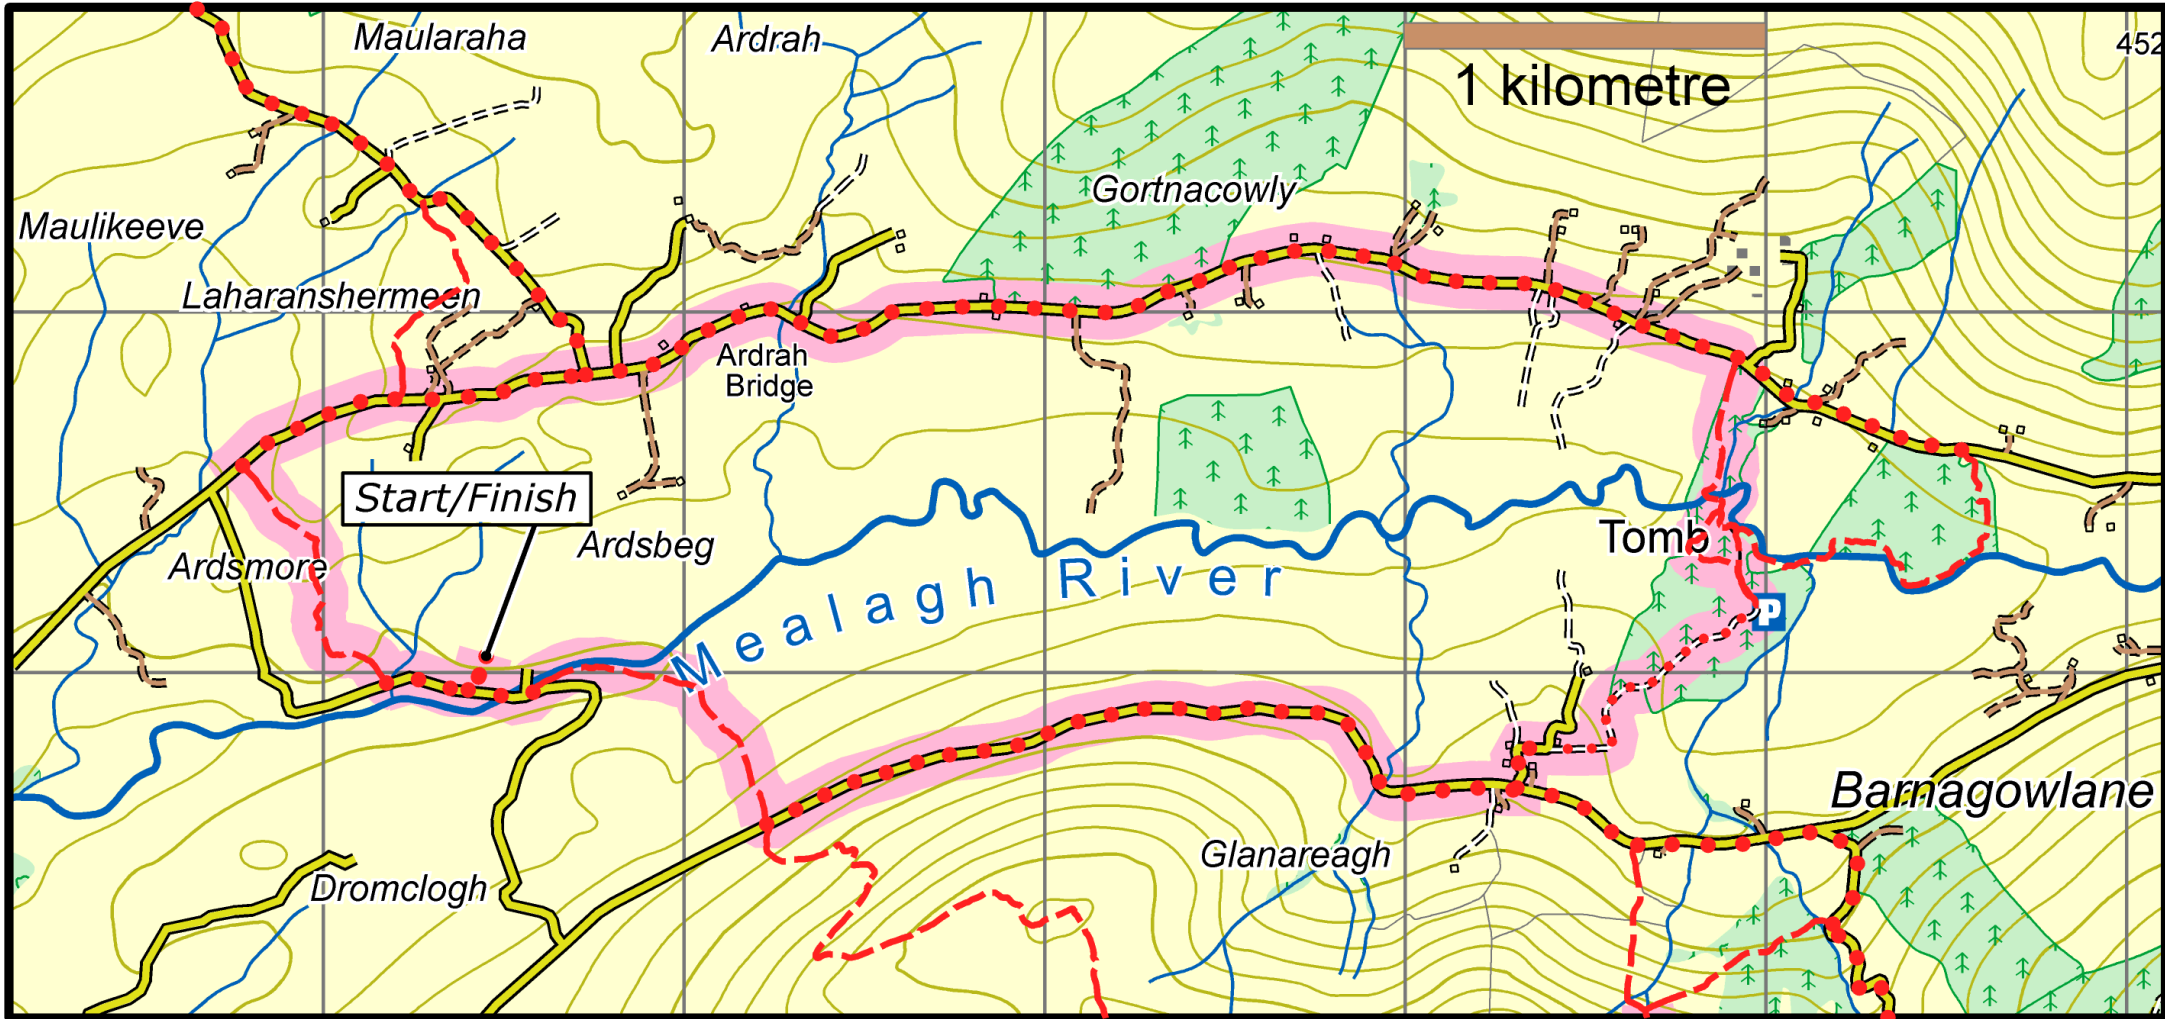

# Mealagh Valley Loop

This map is made available from the National Trails Office / Irish Sports Council, produced by EastWest mapping. The map is intended for personal use only and should not be modified, republished or transmitted in any form without the permission of the Irish Sports Council's National Trails Office. The representation of a track or path on this map does not indicate a right of way. The map includes Ordnance Survey Ireland data made available for display under Permit No. 8658. (c) Ordnance Survey Ireland / Government of Ireland.