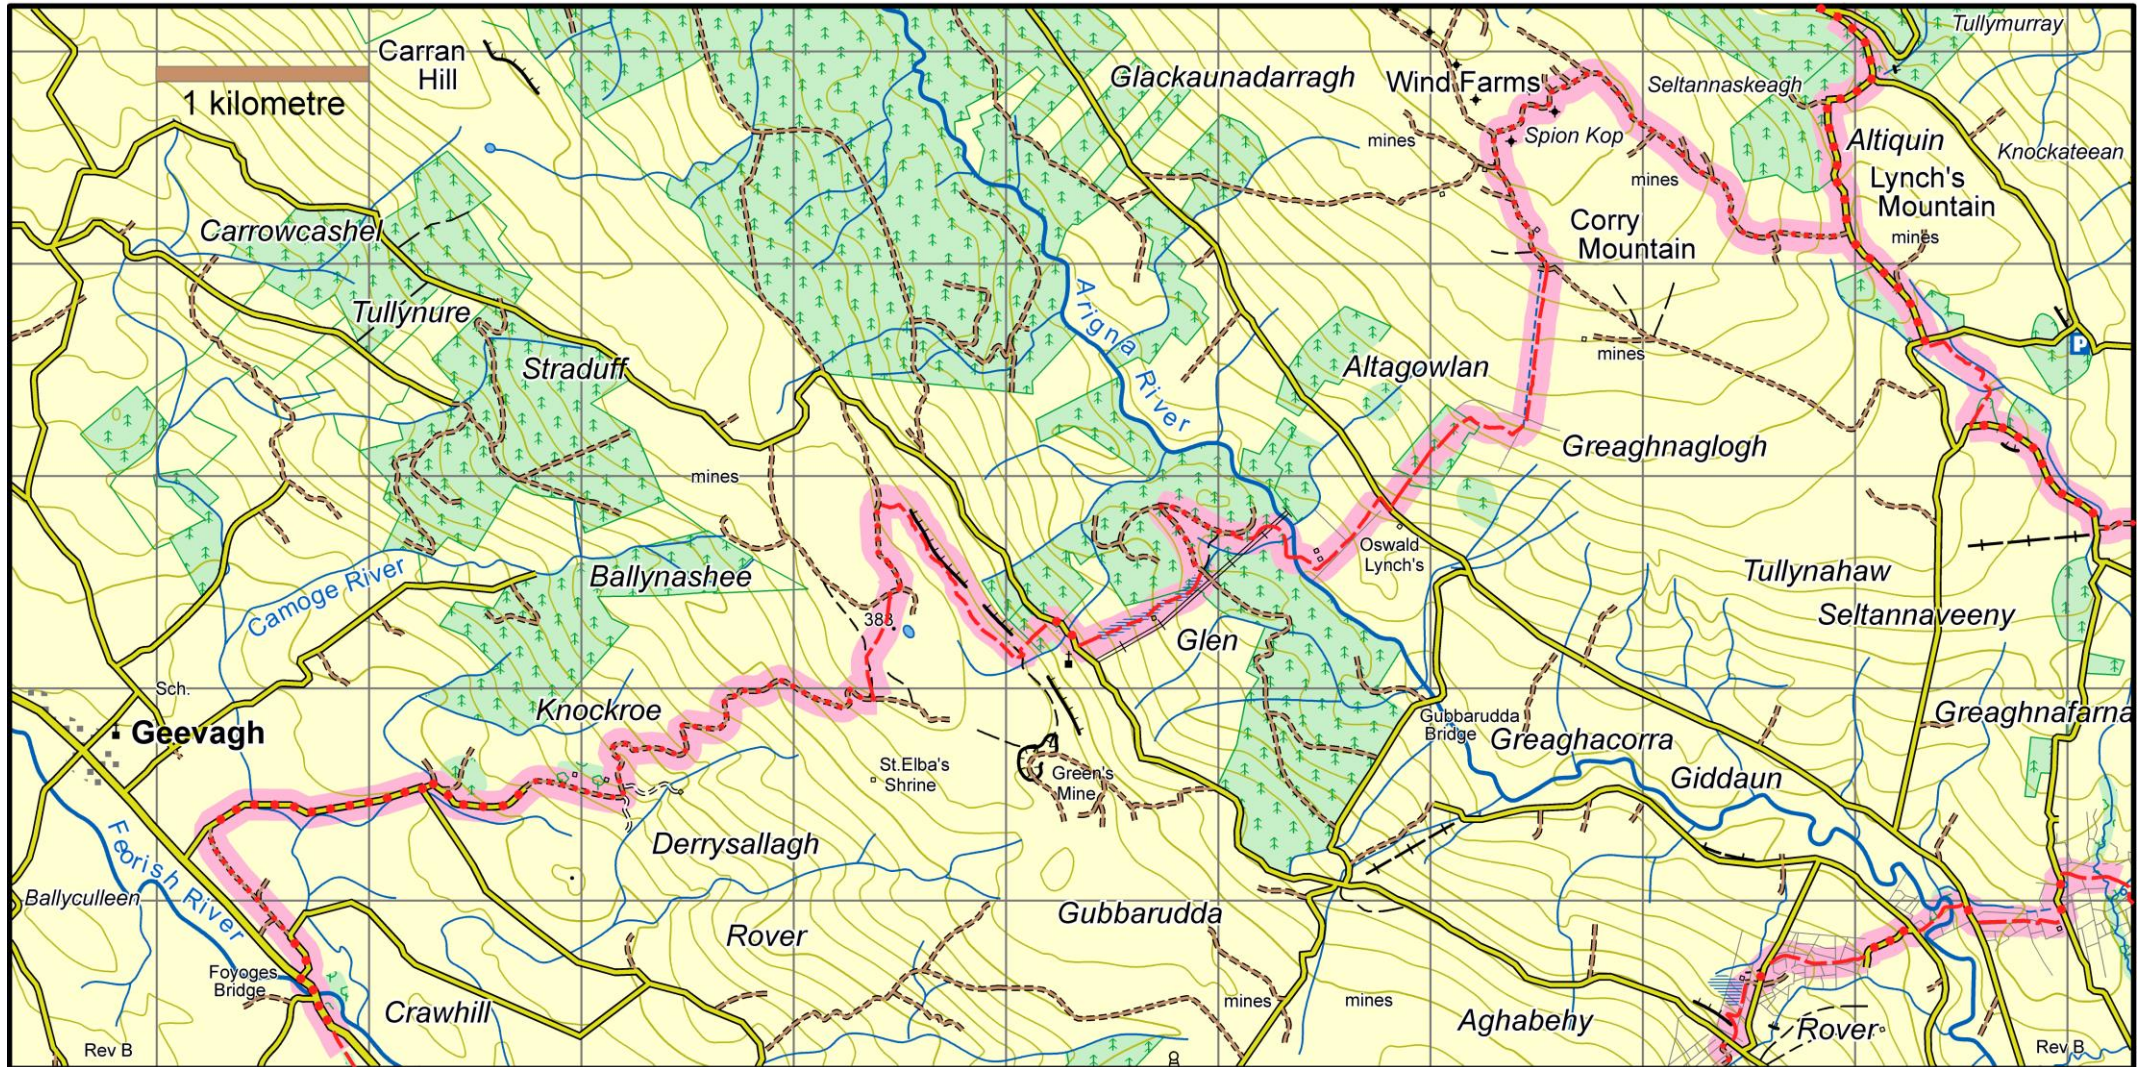

Miners Way : Map 6 Geevagh to Lynch's Mountain

This map is made available from the National Trails Office / Irish Sports Council, produced by EastWest mapping. The map is intended for personal use only and should not be modified, republished or transmitted in any form without the permission of the Irish Sports Council's National Trails Office. The representation of a track or path on this map does not indicate a right of way. The map includes Ordnance Survey Ireland data made available for display under Permit No. 8658. (c) Ordnance Survey Ireland / Government of Ireland.