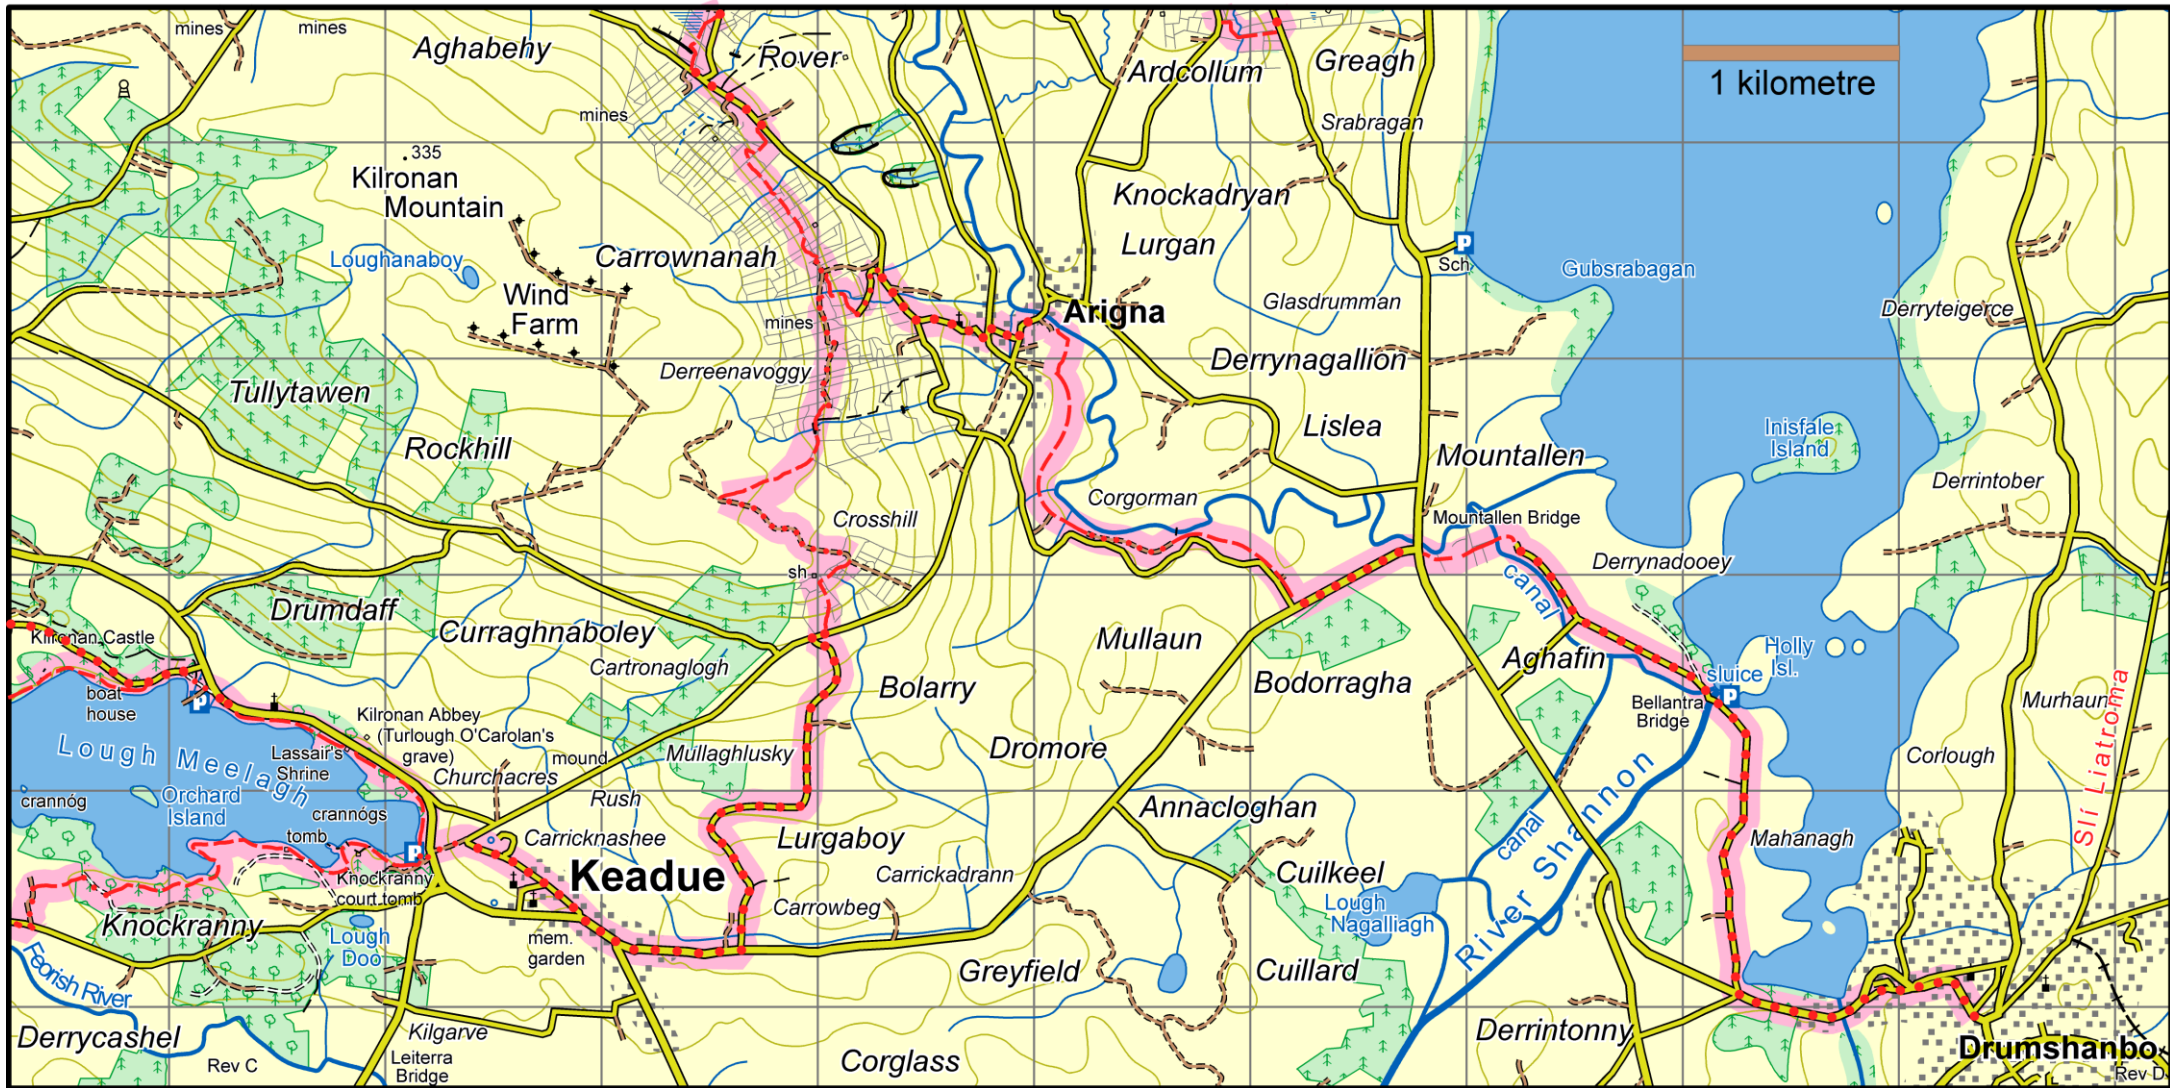

# Miners Way : Map 1 Arigna to Drumshanbo

This map is made available from the National Trails Office / Irish Sports Council, produced by EastWest mapping. The map is intended for personal use only and should not be modified, republished or transmitted in any form without the permission of the Irish Sports Council's National Trails Office. The representation of a track or path on this map does not indicate a right of way. The map includes Ordnance Survey Ireland data made available for display under Permit No. 8658. (c) Ordnance Survey Ireland / Government of Ireland.