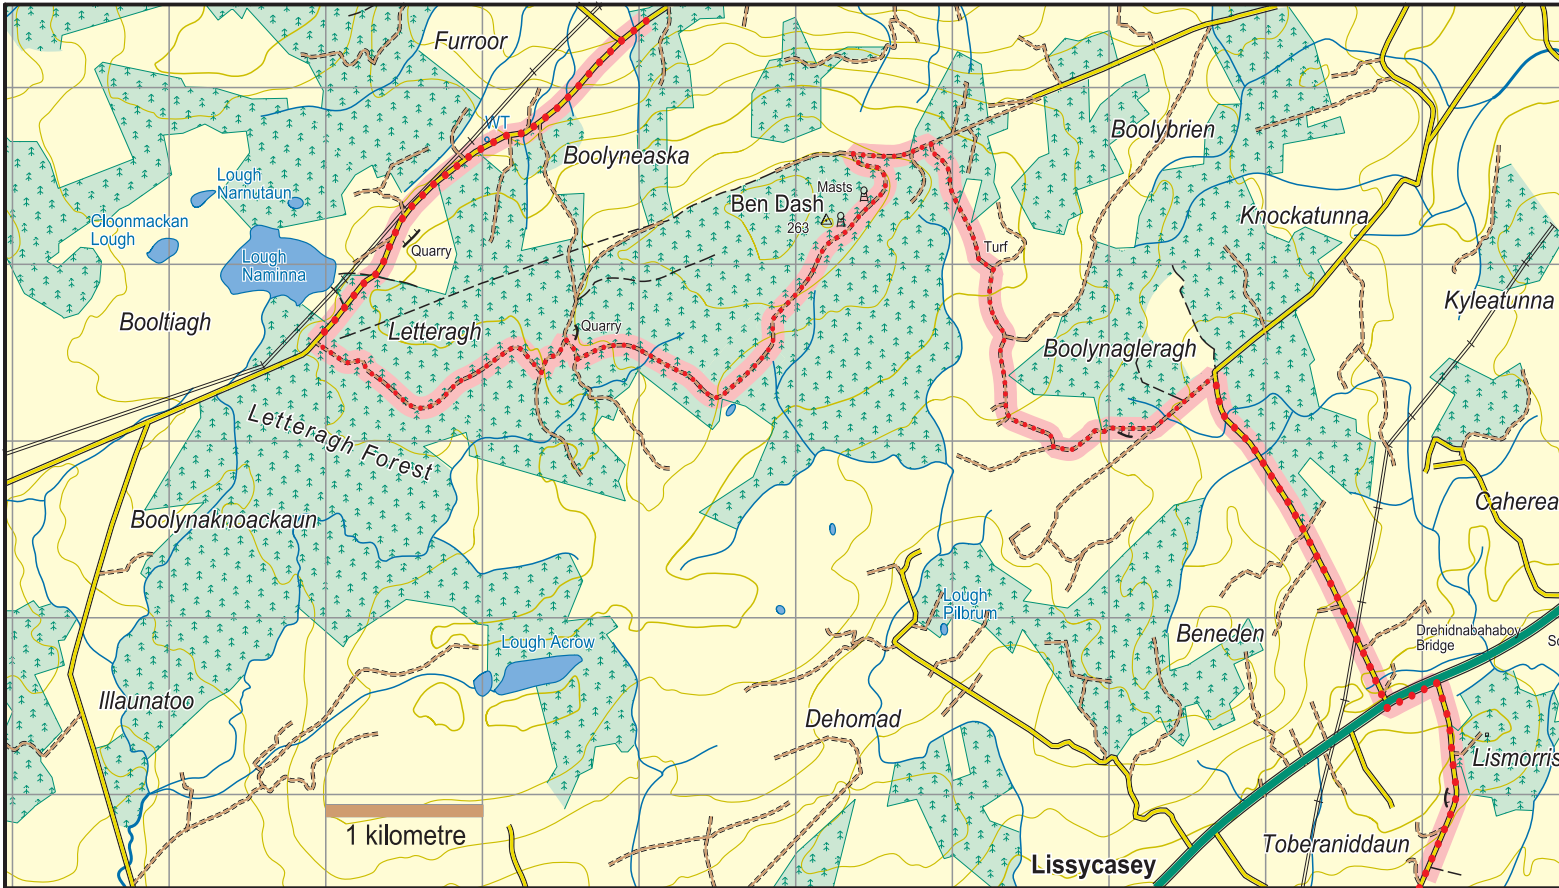

Mid Clare Way : Map 9 Letteragh to Lismorris

	National Road
	Main Road
	Minor Road
	Forest/ Dirt Road
	Track
	Rough Path/ No path
	Major power line
	Railway
	County boundary
	Cliff - impassable/small
	Forest - conifer/deciduous
	Car Park
	Church

The National Trails Office encourages trail users to apply the Leave No Trace principles:

1. Plan ahead and prepare
2. Be considerate of others
3. Respect farm animals and wildlife
4. Travel and camp on durable ground
5. Leave what you find
6. Dispose of waste properly
7. Minimise the affects of fire