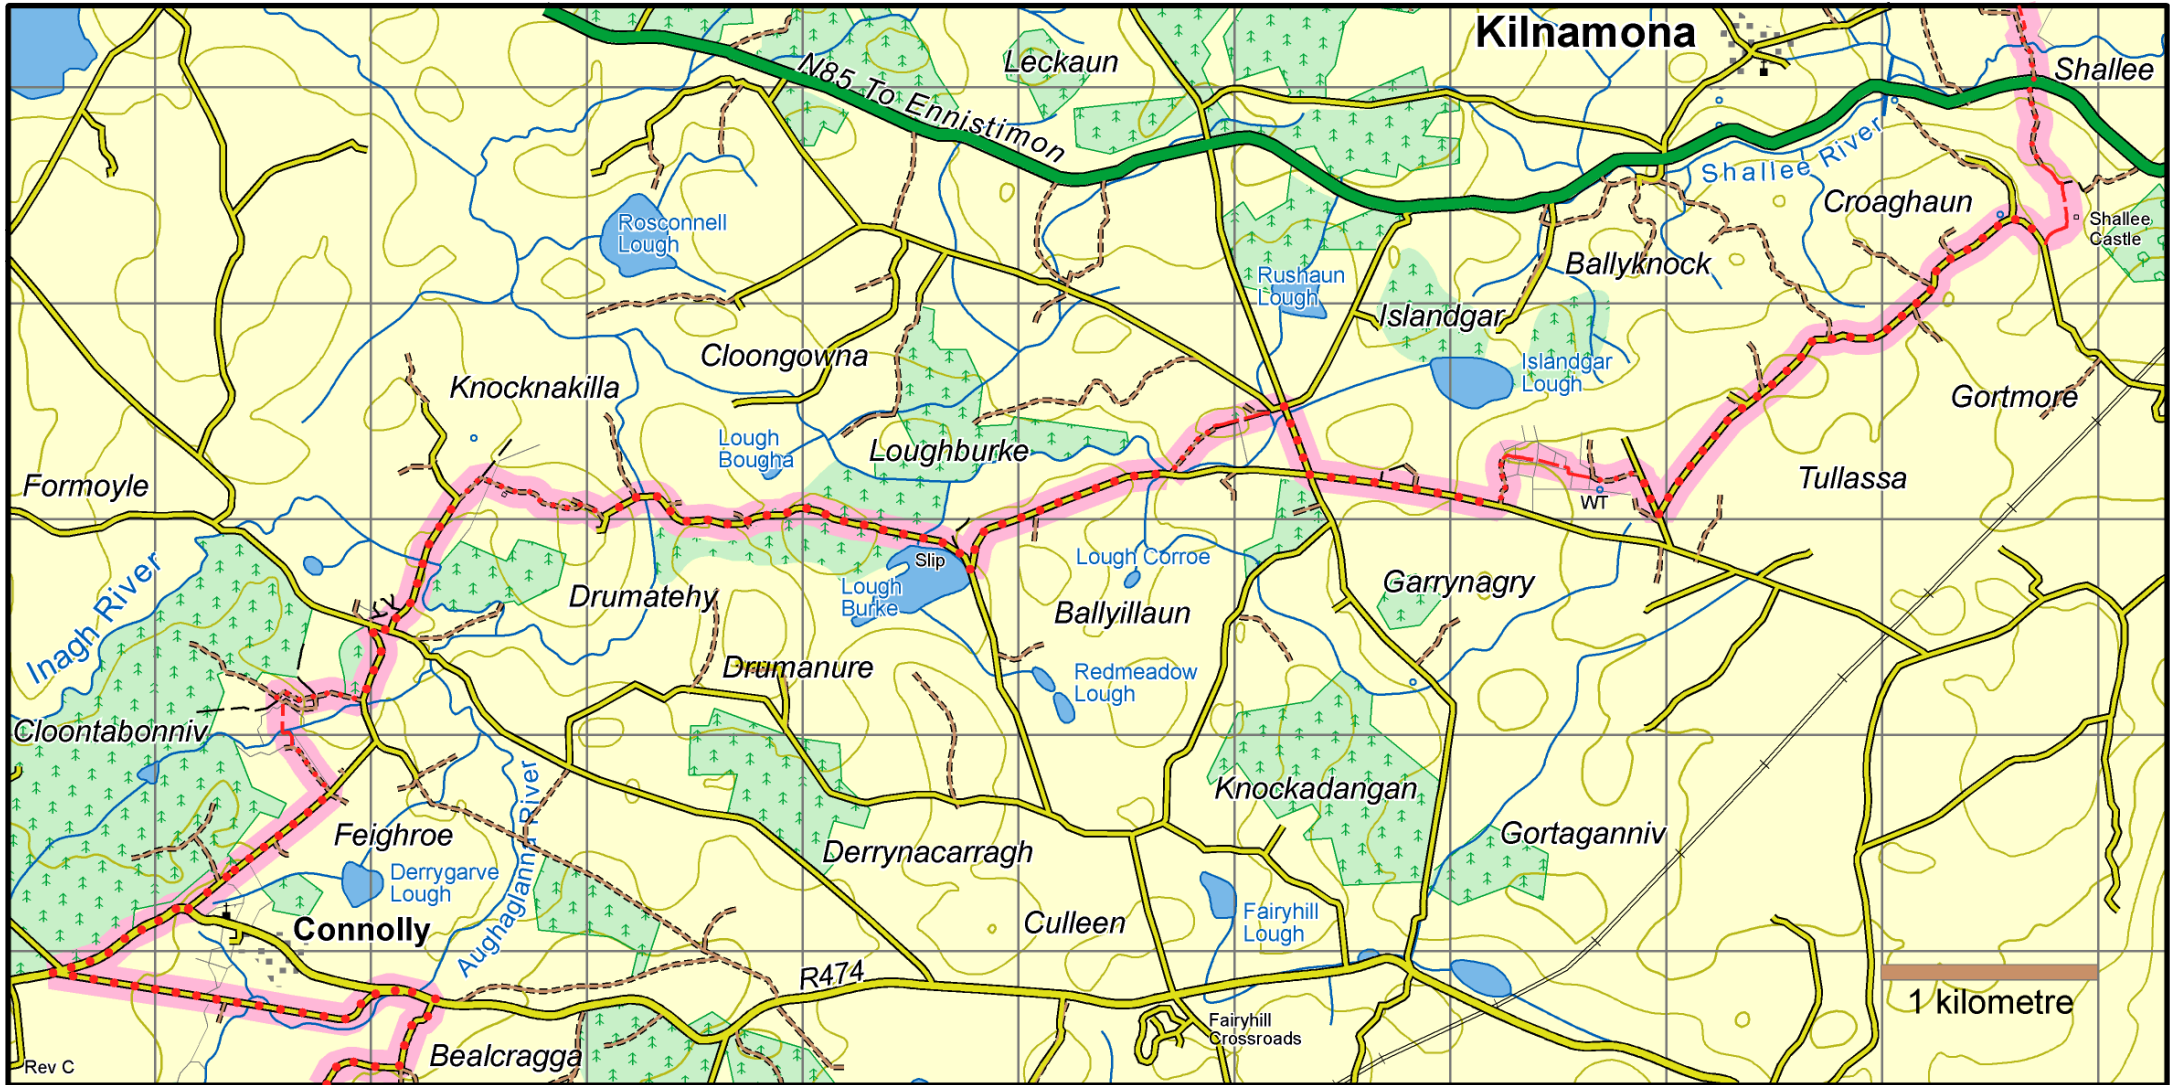

# Mid Clare Way : Map 7 Kilnamona to Connolly

This map is made available from the National Trails Office / Irish Sports Council, produced by EastWest mapping. The map is intended for personal use only and should not be modified, republished or transmitted in any form without the permission of the Irish Sports Council's National Trails Office. The representation of a track or path on this map does not indicate a right of way. The map includes Ordnance Survey Ireland data made available for display under Permit No. 8658. (c) Ordnance Survey Ireland / Government of Ireland.