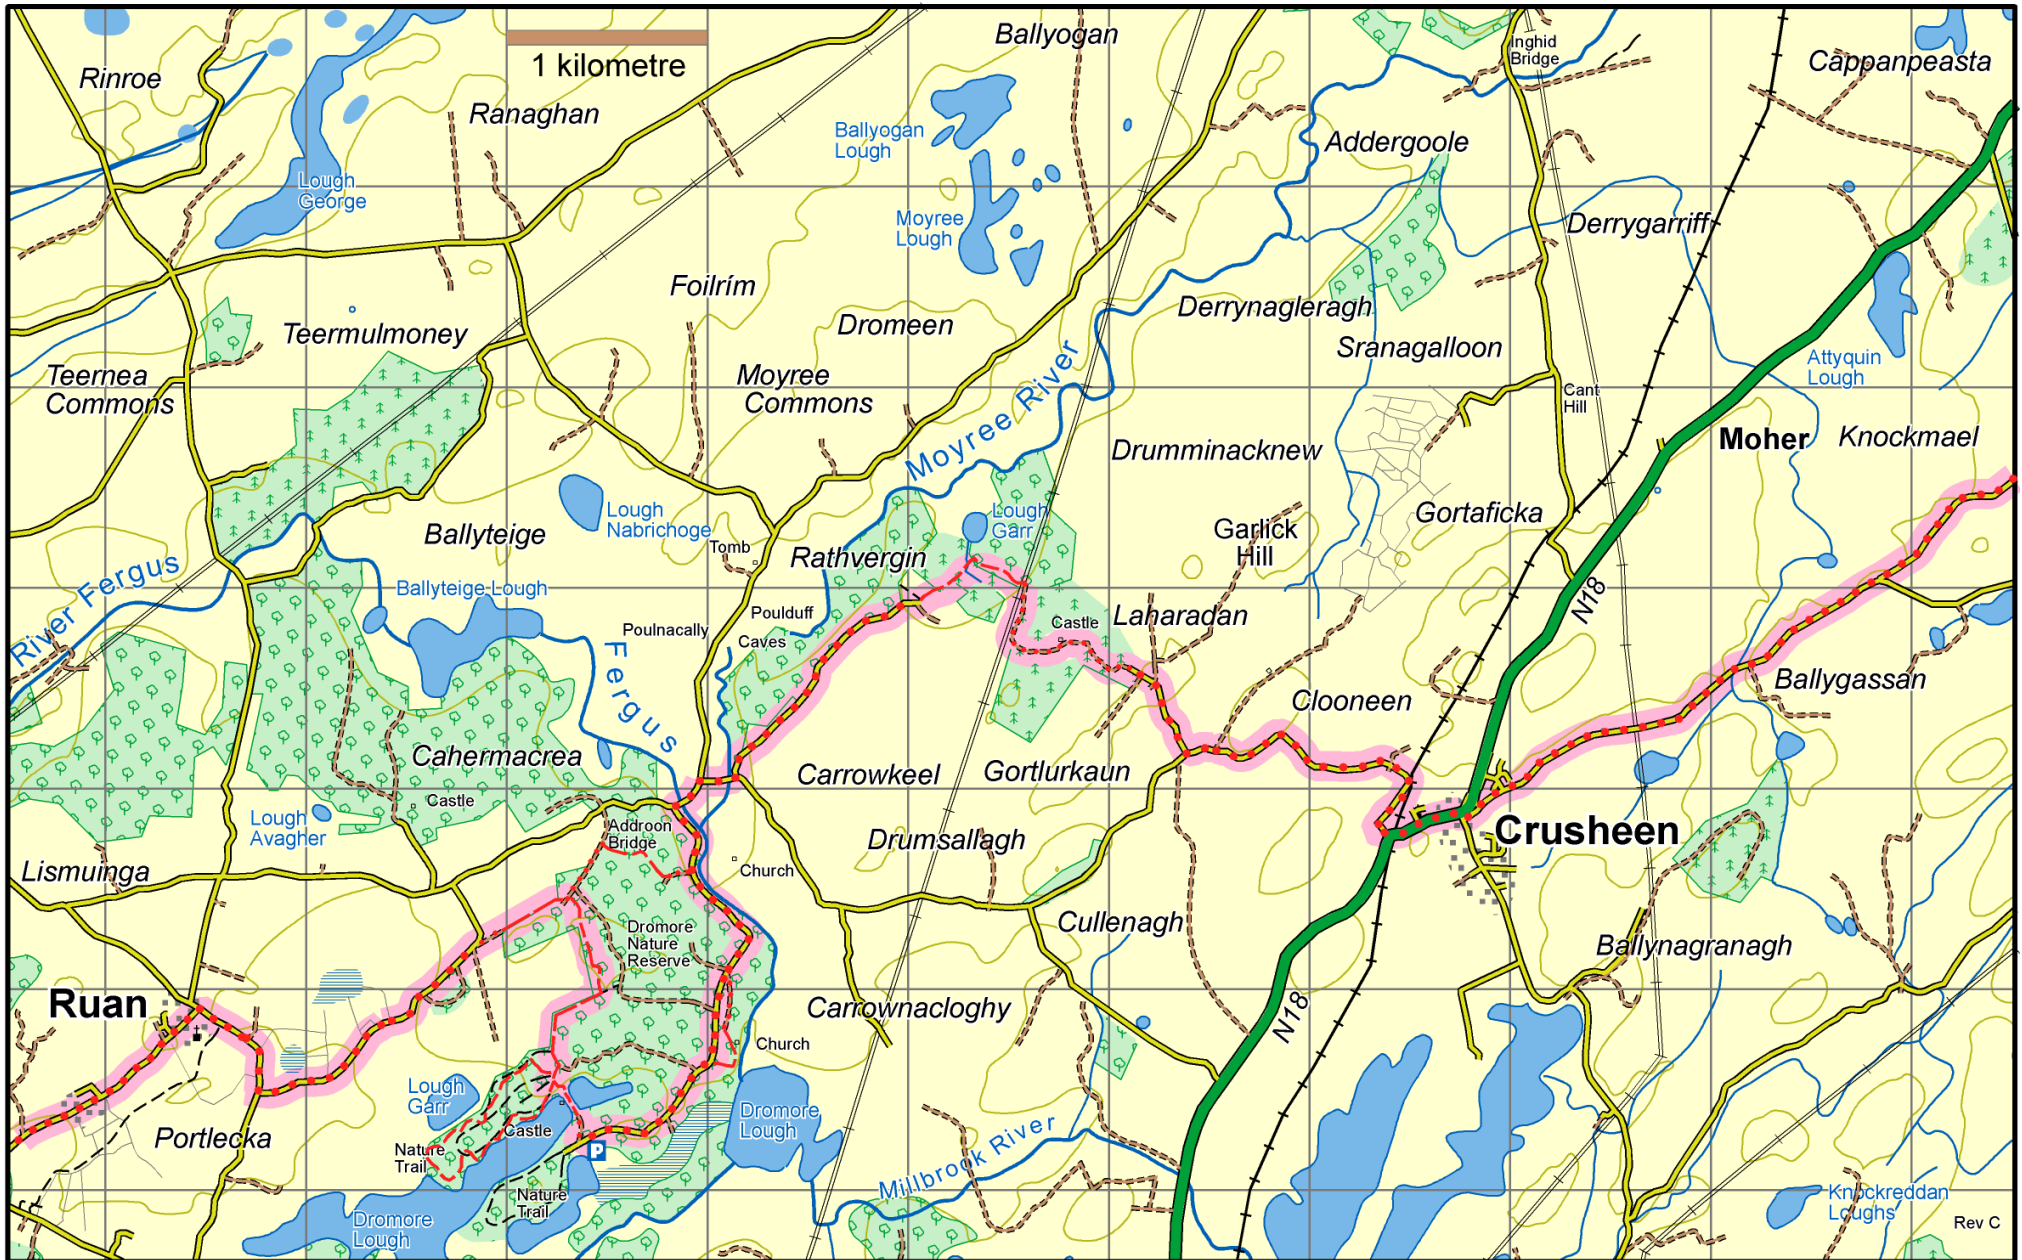

Mid Clare Way : Map 4 Crusheen to Ruan

This map is made available from the National Trails Office / Irish Sports Council, produced by EastWest mapping. The map is intended for personal use only and should not be modified, republished or transmitted in any form without the permission of the Irish Sports Council's National Trails Office. The representation of a track or path on this map does not indicate a right of way. The map includes Ordnance Survey Ireland data made available for display under Permit No. 8658. (c) Ordnance Survey Ireland / Government of Ireland.