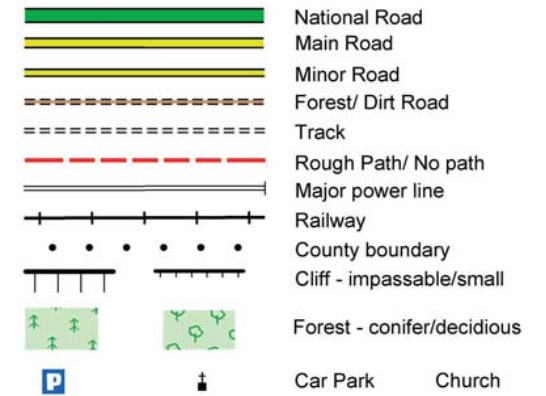

## Mid Clare Way : Map 12 Clarecastle to Kilkieran

The National Trails Office encourages trail users to apply the Leave No Trace principles:

1. Plan ahead and prepare
2. Be considerate of others
3. Respect farm animals and wildlife
4. Travel and camp on durable ground
5. Leave what you find
6. Dispose of waste properly
7. Minimise the affects of fire