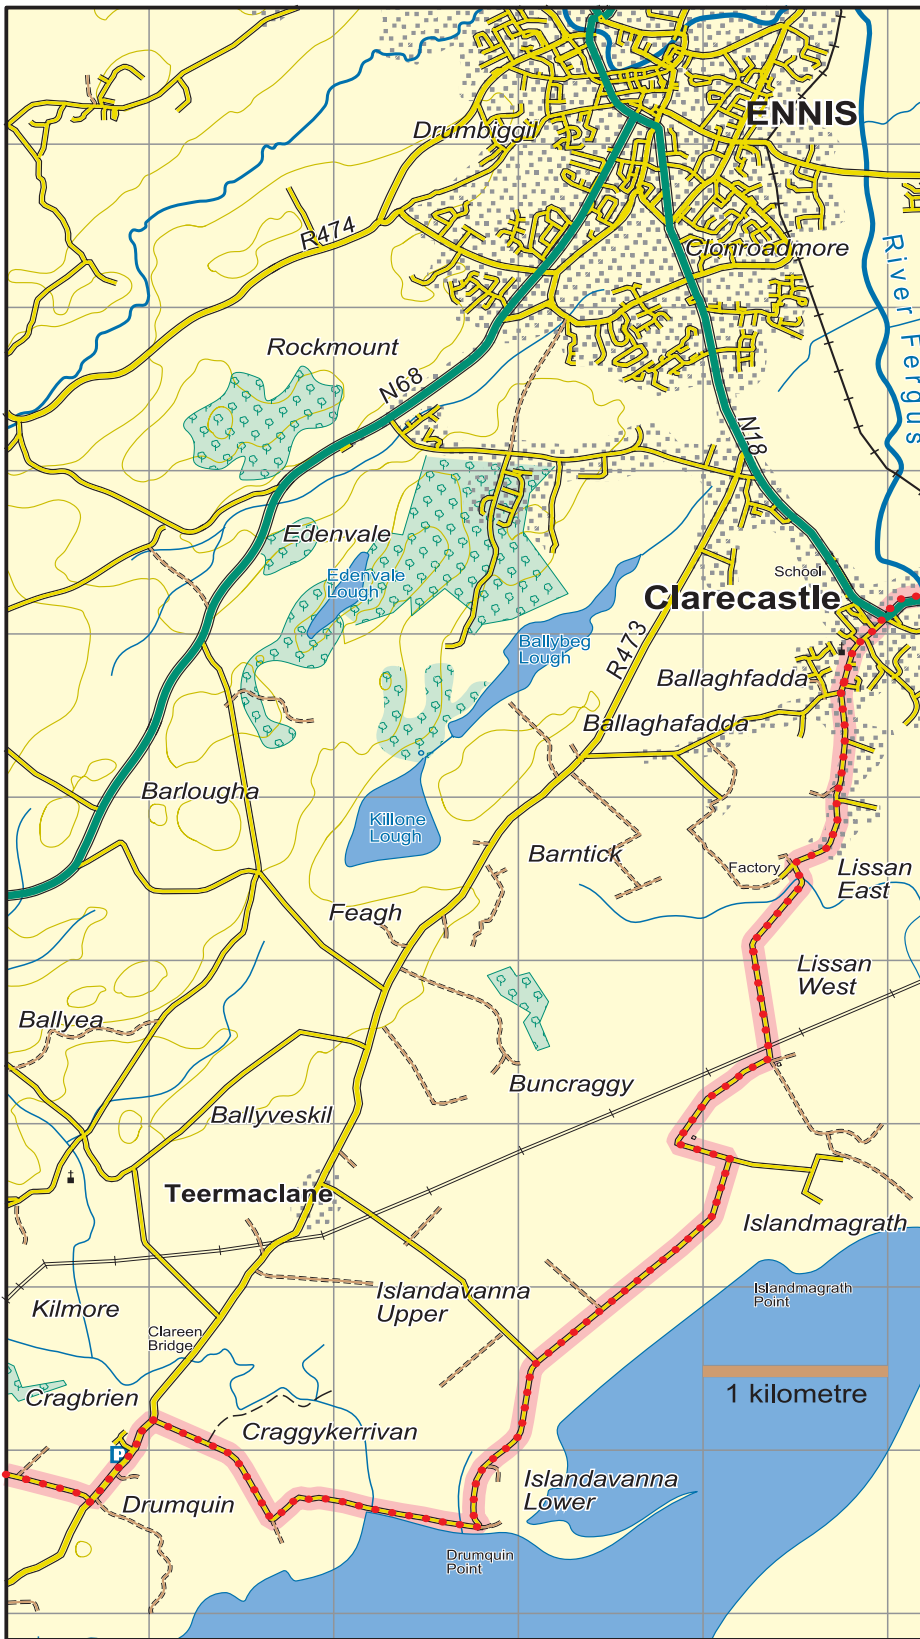

Mid Clare Way : Map 11 Drumquin to Clarecastle

	National Road
	Main Road
	Minor Road
	Forest/ Dirt Road
	Track
	Rough Path/ No path
	Major power line
	Railway
	County boundary
	Cliff - impassable/small
	Forest - conifer/deciduous
	Car Park
	Church

The National Trails Office encourages trail users to apply the Leave No Trace principles:

1. Plan ahead and prepare
2. Be considerate of others
3. Respect farm animals and wildlife
4. Travel and camp on durable ground
5. Leave what you find
6. Dispose of waste properly
7. Minimise the affects of fire