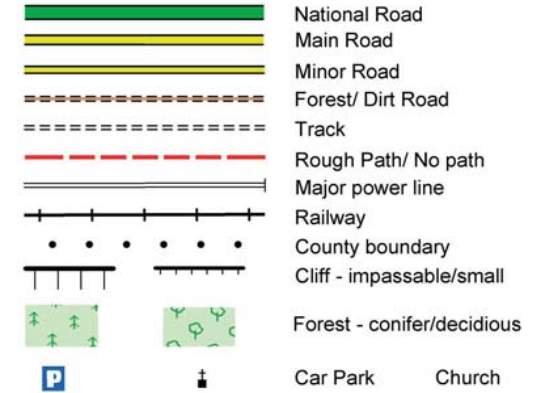

Mid Clare Way : Map 10 Lismorris to Drumquin

The National Trails Office encourages trail users to apply the Leave No Trace principles:

1. Plan ahead and prepare
2. Be considerate of others
3. Respect farm animals and wildlife
4. Travel and camp on durable ground
5. Leave what you find
6. Dispose of waste properly
7. Minimise the affects of fire