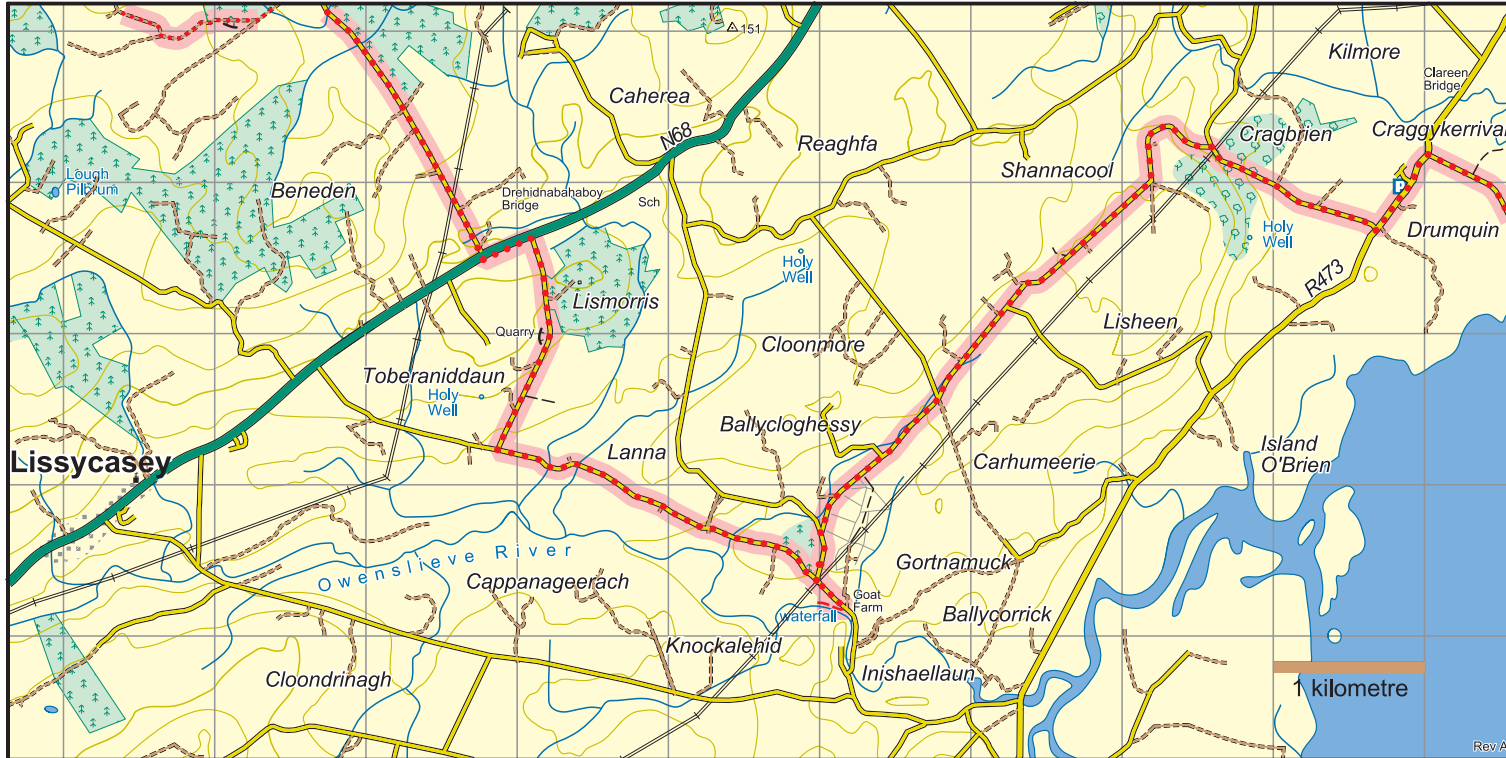

Mid Clare Way : Map 10 Lismorris to Drumquin

The National Trails Office encourages trail users to apply the Leave No Trace principles:

1. Plan ahead and prepare
2. Be considerate of others
3. Respect farm animals and wildlife
4. Travel and camp on durable ground
5. Leave what you find
6. Dispose of waste properly
7. Minimise the affects of fire