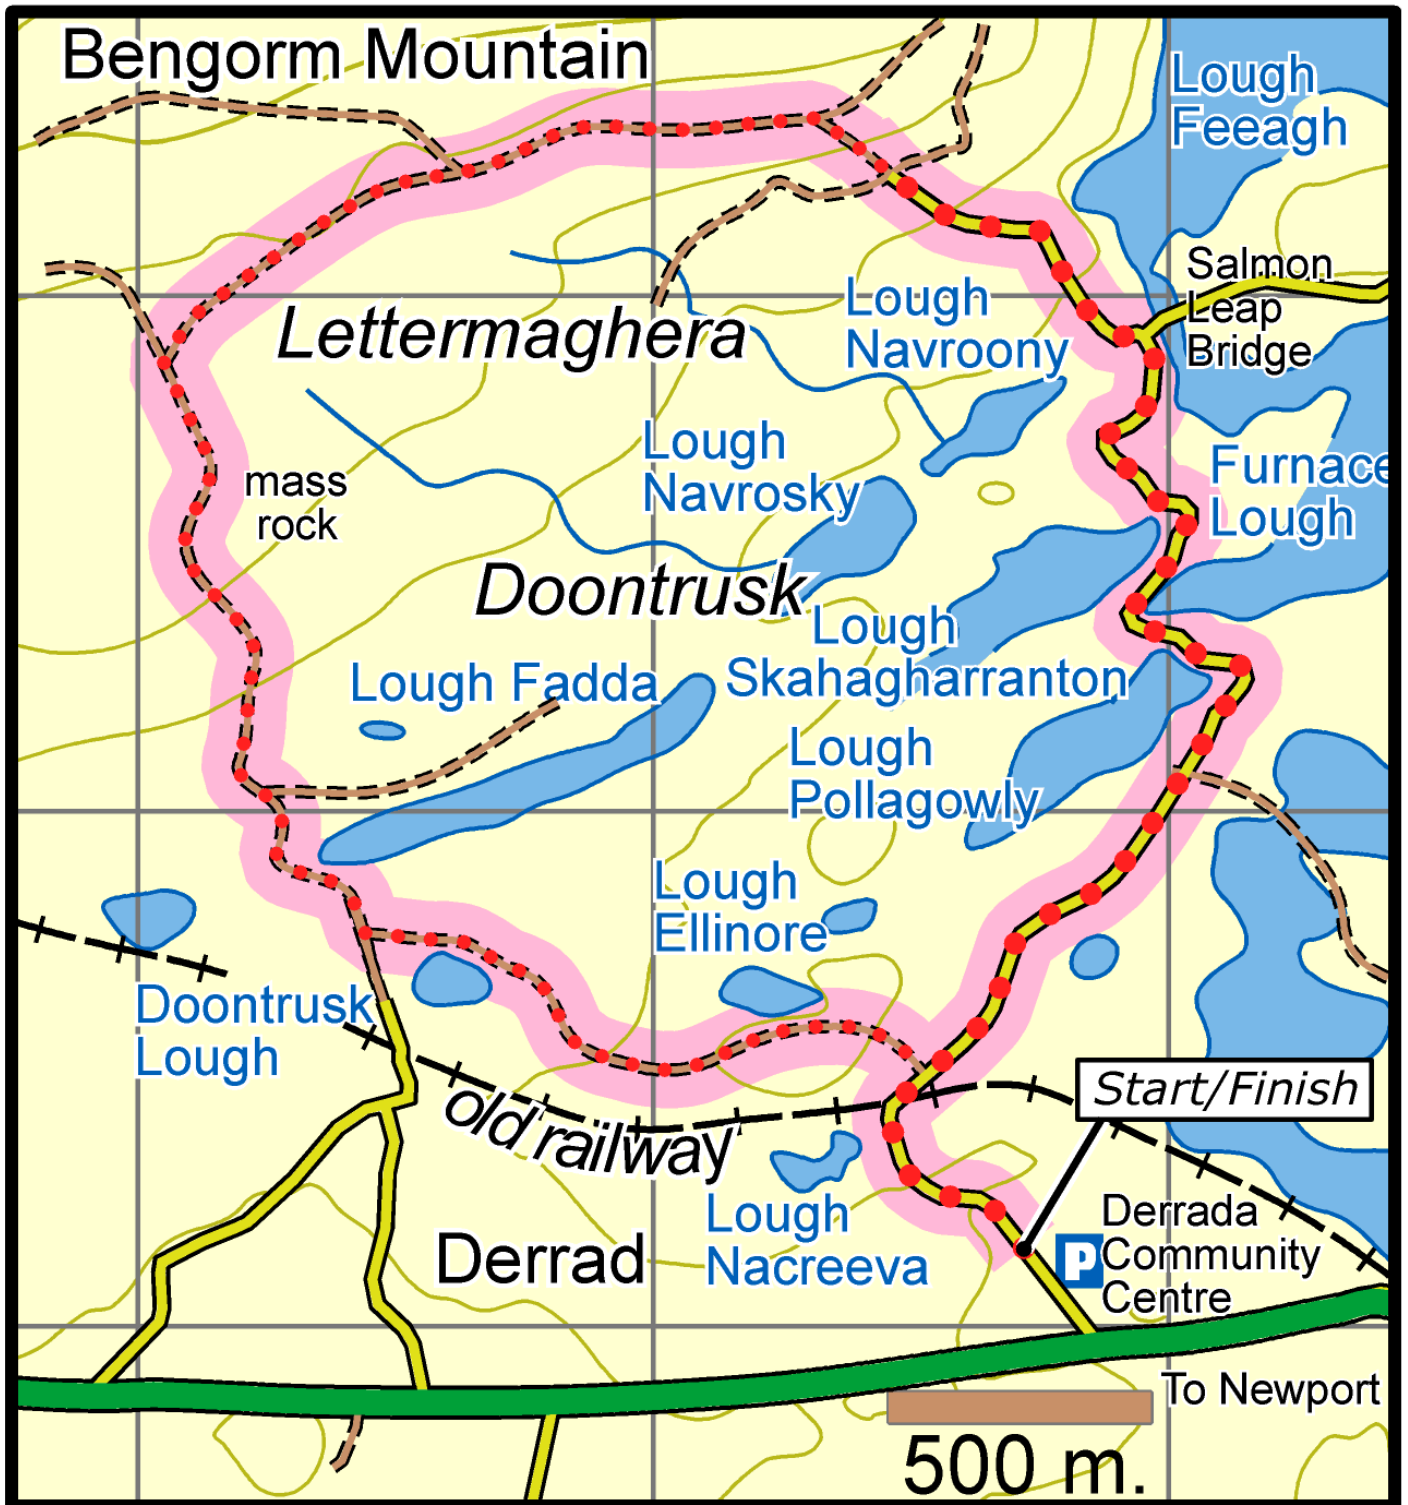

Lettermaghera Loop

This map is made available from the National Trails Office / Irish Sports Council, produced by EastWest mapping. The map is intended for personal use only and should not be modified, republished or transmitted in any form without the permission of the Irish Sports Council's National Trails Office. The representation of a track or path on this map does not indicate a right of way. The map includes Ordnance Survey Ireland data made available for display under Permit No. 8658. (c) Ordnance Survey Ireland / Government of Ireland.