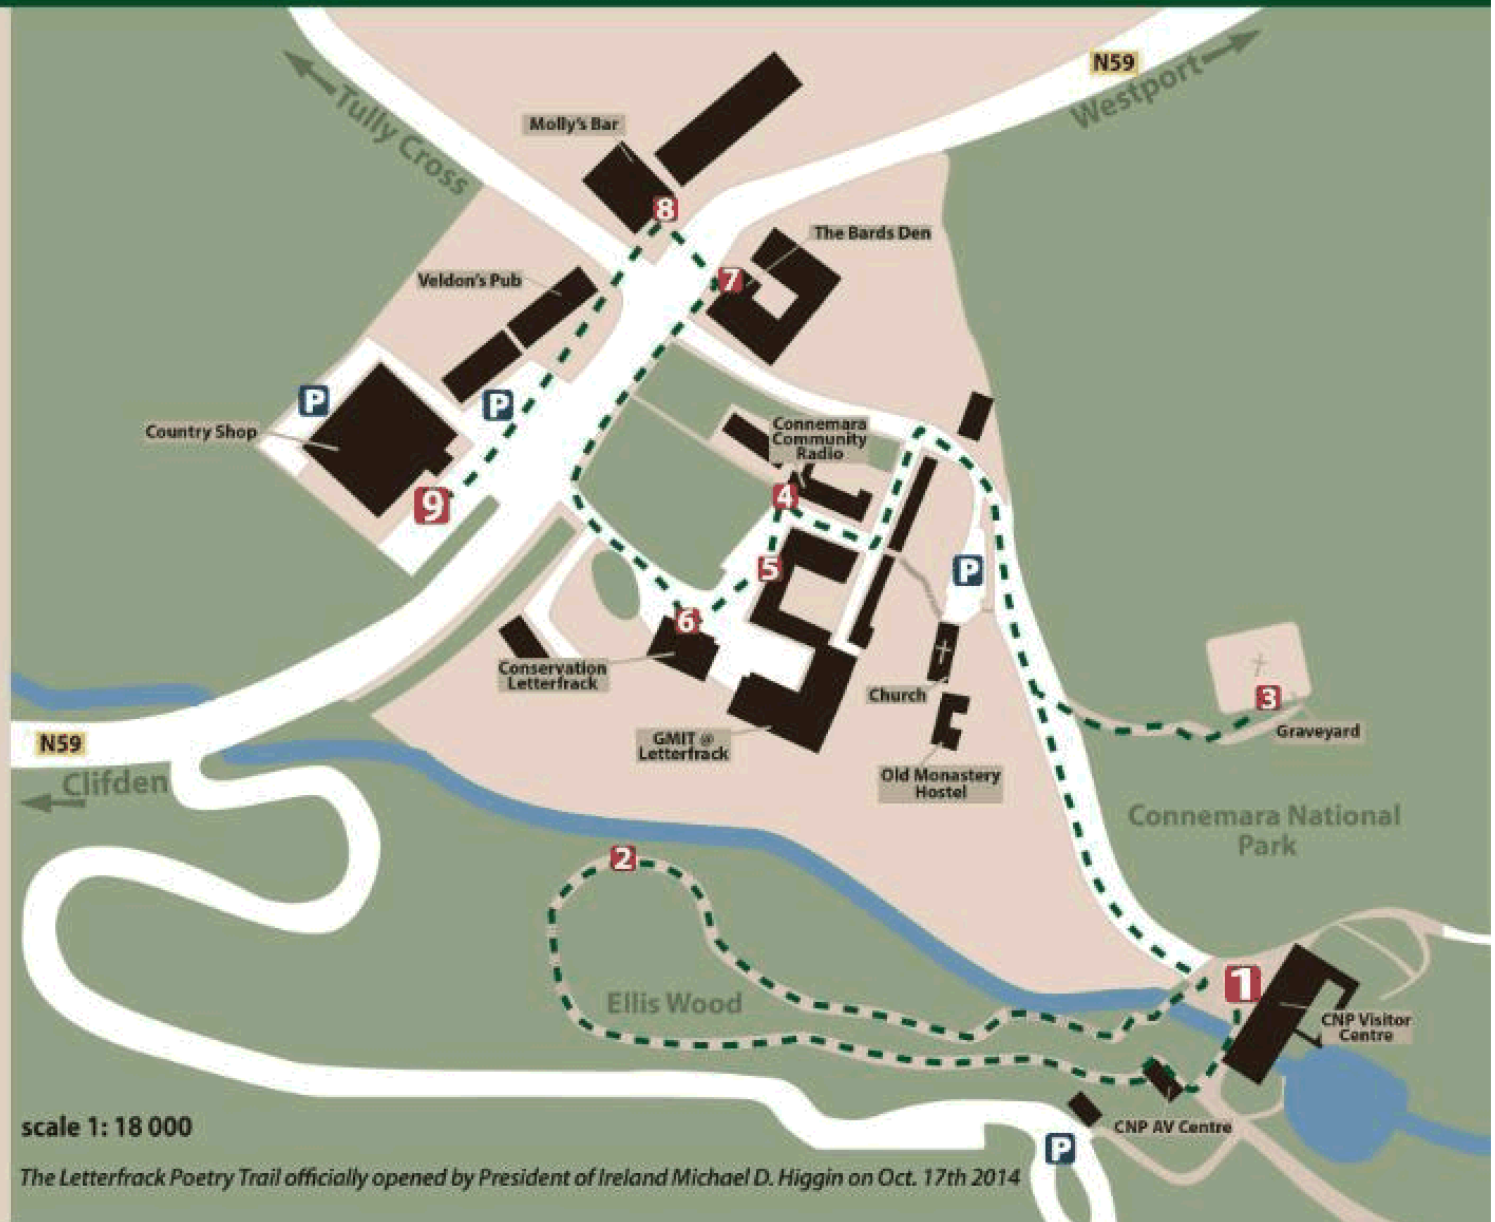

# Letterfrack Poetry Trail

Take a gentle stroll  
in a beautiful landscape  
in the company of nine  
of Ireland's most  
eminent poets .....

Pure magic ....

Poetry Trail: 

Start trail: **1**

End trail: **9**

Distance: 1.3km

Time: 1-1½ hours

Grade: Easy - Moderate

Dogs: Allowed on lead only

A CEECC project  
[www.ceecc.org](http://www.ceecc.org)

scale 1: 18 000

The Letterfrack Poetry Trail officially opened by President of Ireland Michael D. Higgins on Oct. 17th 2014