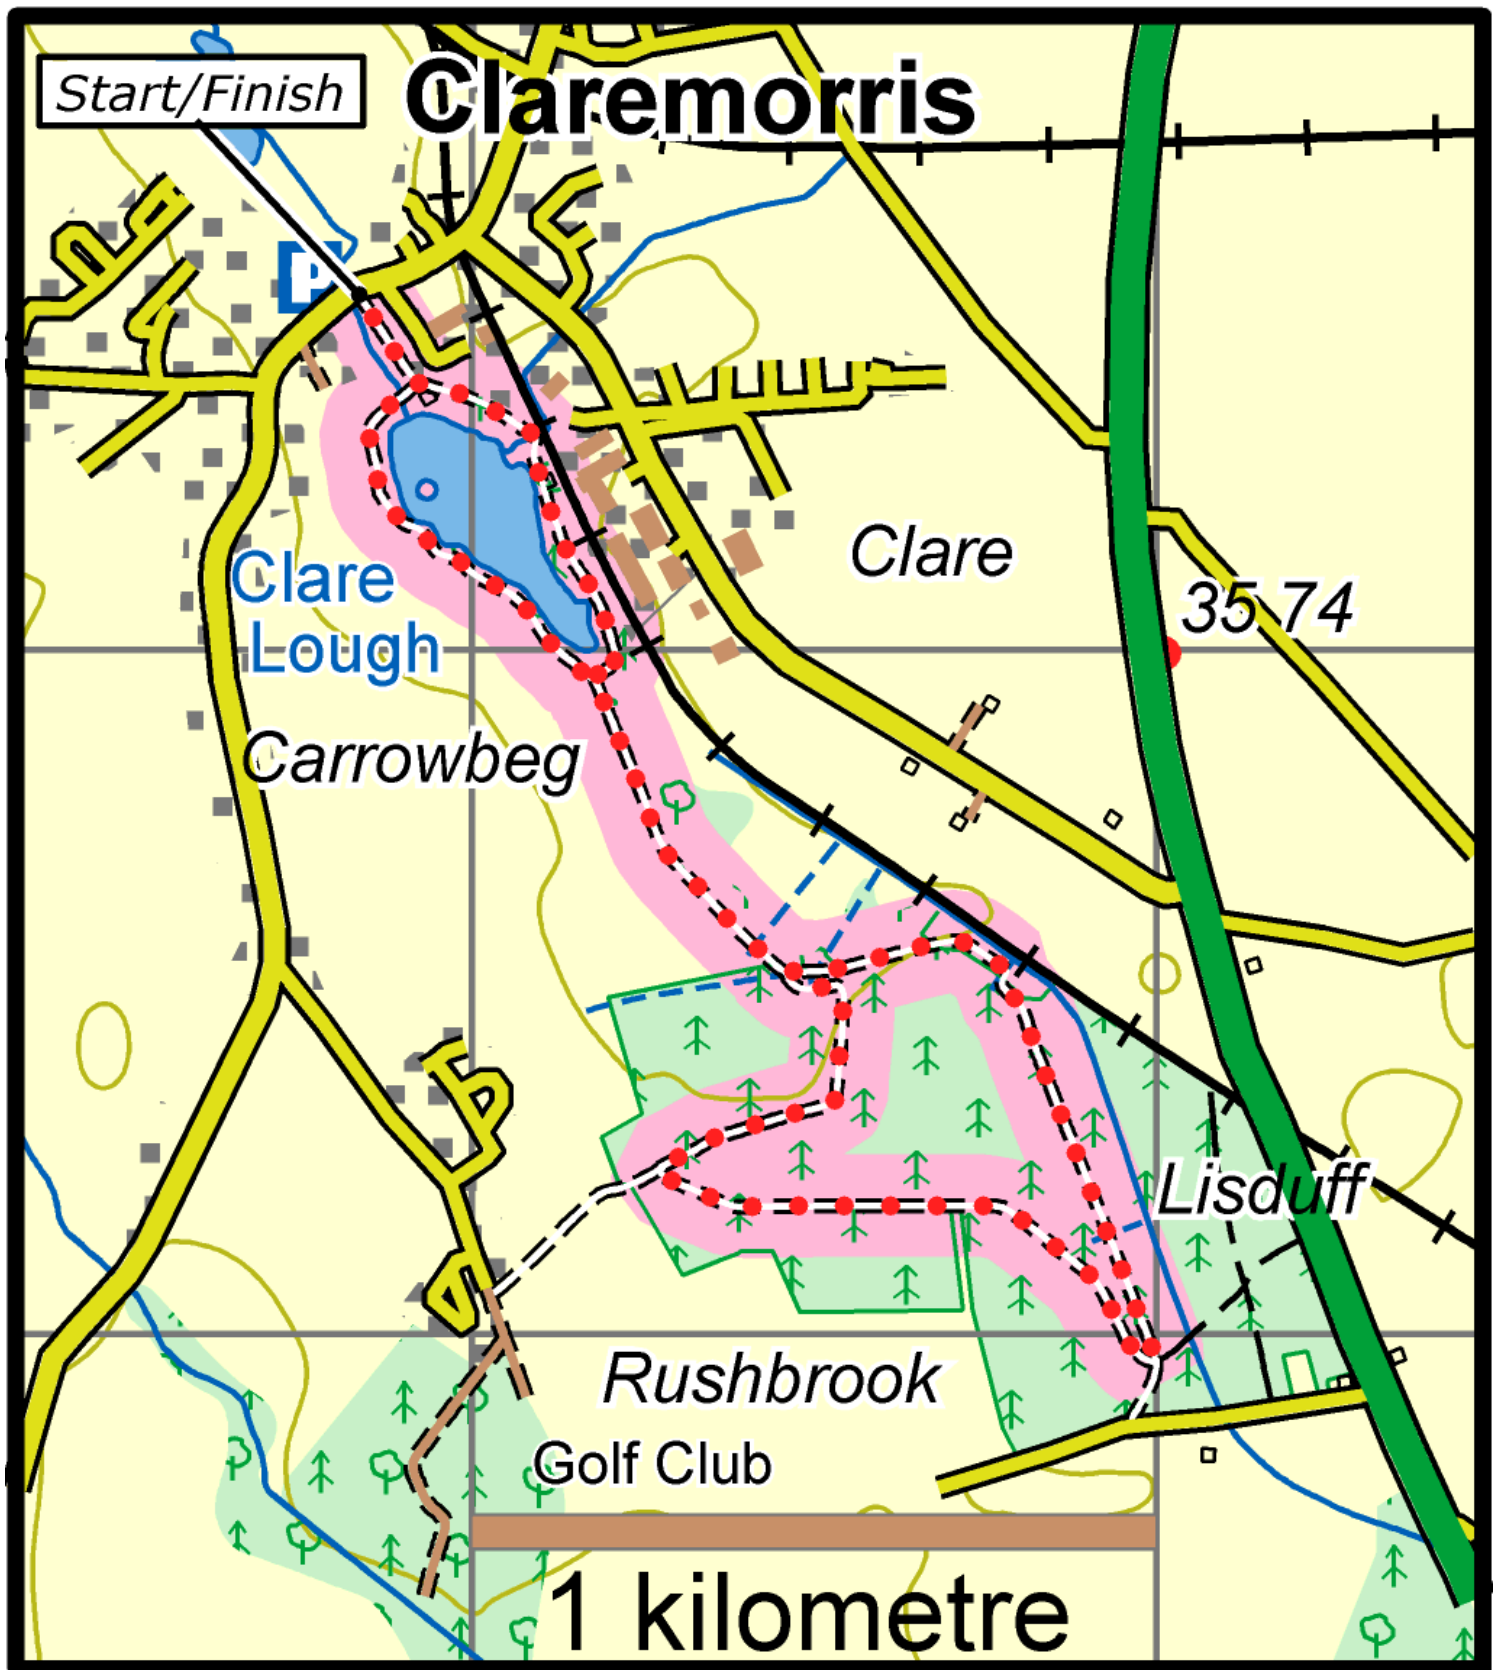

Land of Giants

This map is made available from the National Trails Office / Irish Sports Council, produced by EastWest mapping. The map is intended for personal use only and should not be modified, republished or transmitted in any form without the permission of the Irish Sports Council's National Trails Office. The representation of a track or path on this map does not indicate a right of way. The map includes Ordnance Survey Ireland data made available for display under Permit No. 8658. (c) Ordnance Survey Ireland / Government of Ireland.