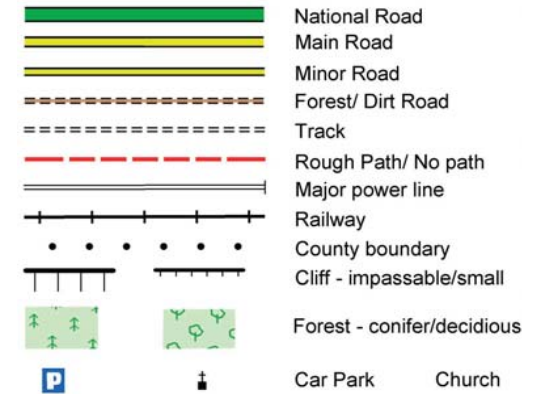

# Lough Derg Way : Map 5 Castletown to Dromineer

The National Trails Office encourages trail users to apply the Leave No Trace principles:

1. Plan ahead and prepare
2. Be considerate of others
3. Respect farm animals and wildlife
4. Travel and camp on durable ground
5. Leave what you find
6. Dispose of waste properly
7. Minimise the affects of fire