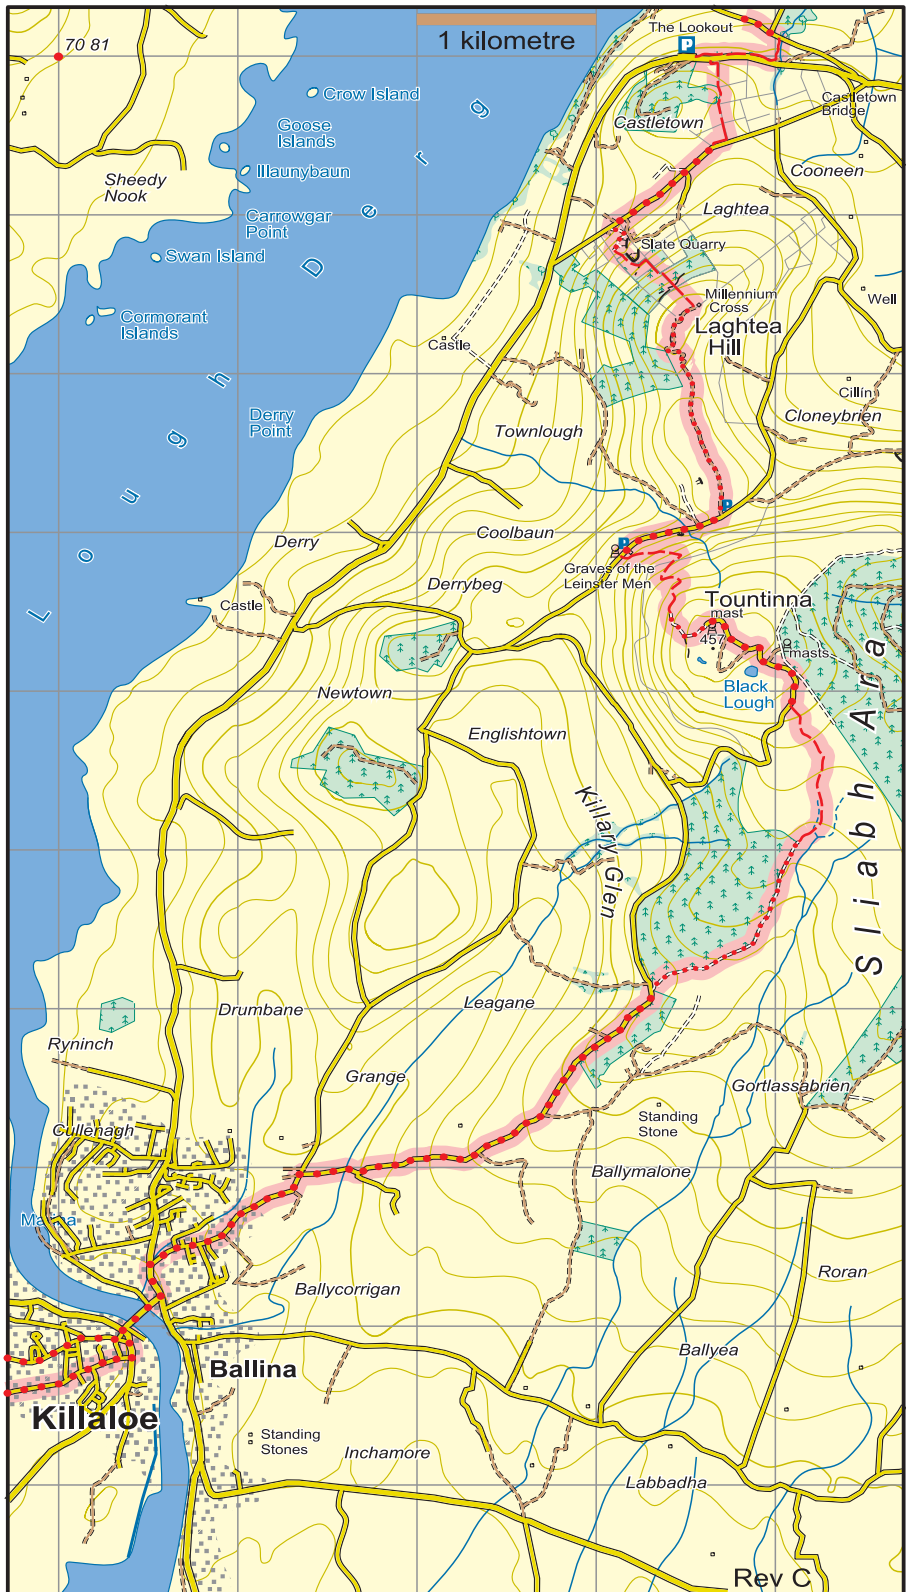

Lough Derg Way : Map 4 Killaloe to Castletown

	National Road
	Main Road
	Minor Road
	Forest/ Dirt Road
	Track
	Rough Path/ No path
	Major power line
	Railway
	County boundary
	Cliff - impassable/small
	Forest - conifer/deciduous
	Car Park
	Church

The National Trails Office encourages trail users to apply the Leave No Trace principles:

1. Plan ahead and prepare
2. Be considerate of others
3. Respect farm animals and wildlife
4. Travel and camp on durable ground
5. Leave what you find
6. Dispose of waste properly
7. Minimise the affects of fire