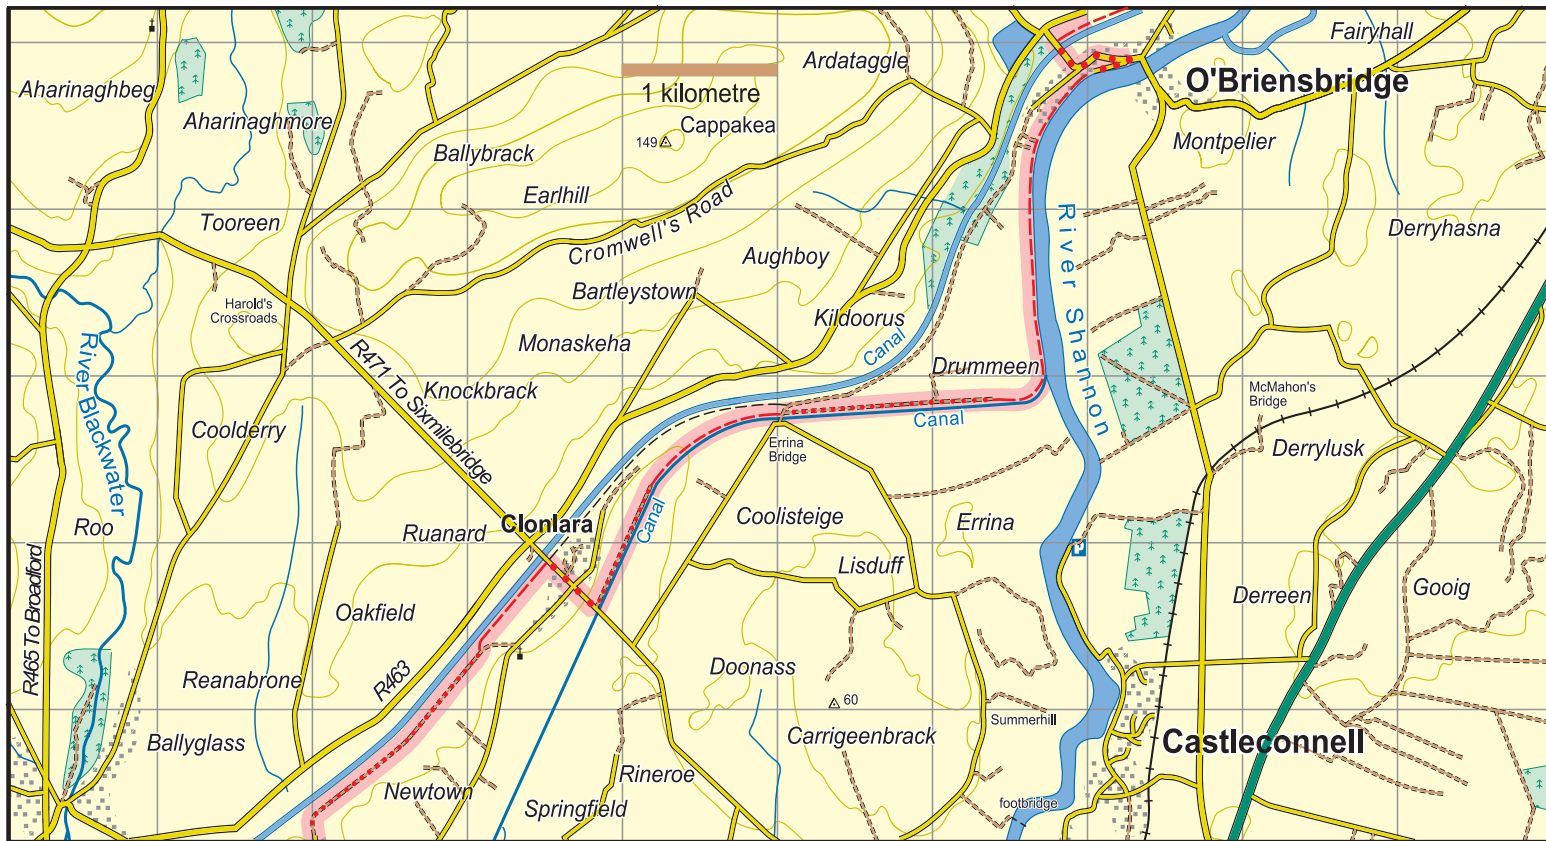

Lough Derg Way : Map 2 Clonlara to O'Briensbridge

The National Trails Office encourages trail users to apply the Leave No Trace principles:

1. Plan ahead and prepare
2. Be considerate of others
3. Respect farm animals and wildlife
4. Travel and camp on durable ground
5. Leave what you find
6. Dispose of waste properly
7. Minimise the affects of fire