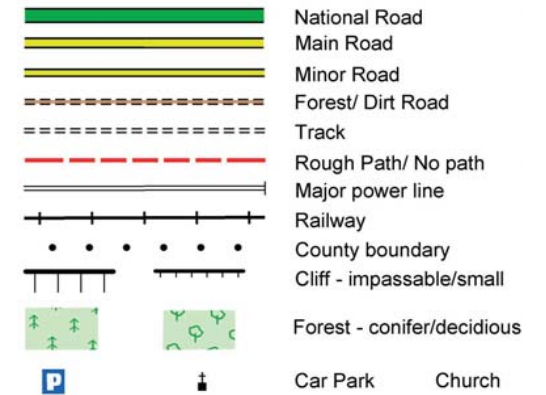

Lough Derg Way : Map 2 Clonlara to O'Briensbridge

The National Trails Office encourages trail users to apply the Leave No Trace principles:

1. Plan ahead and prepare
2. Be considerate of others
3. Respect farm animals and wildlife
4. Travel and camp on durable ground
5. Leave what you find
6. Dispose of waste properly
7. Minimise the affects of fire