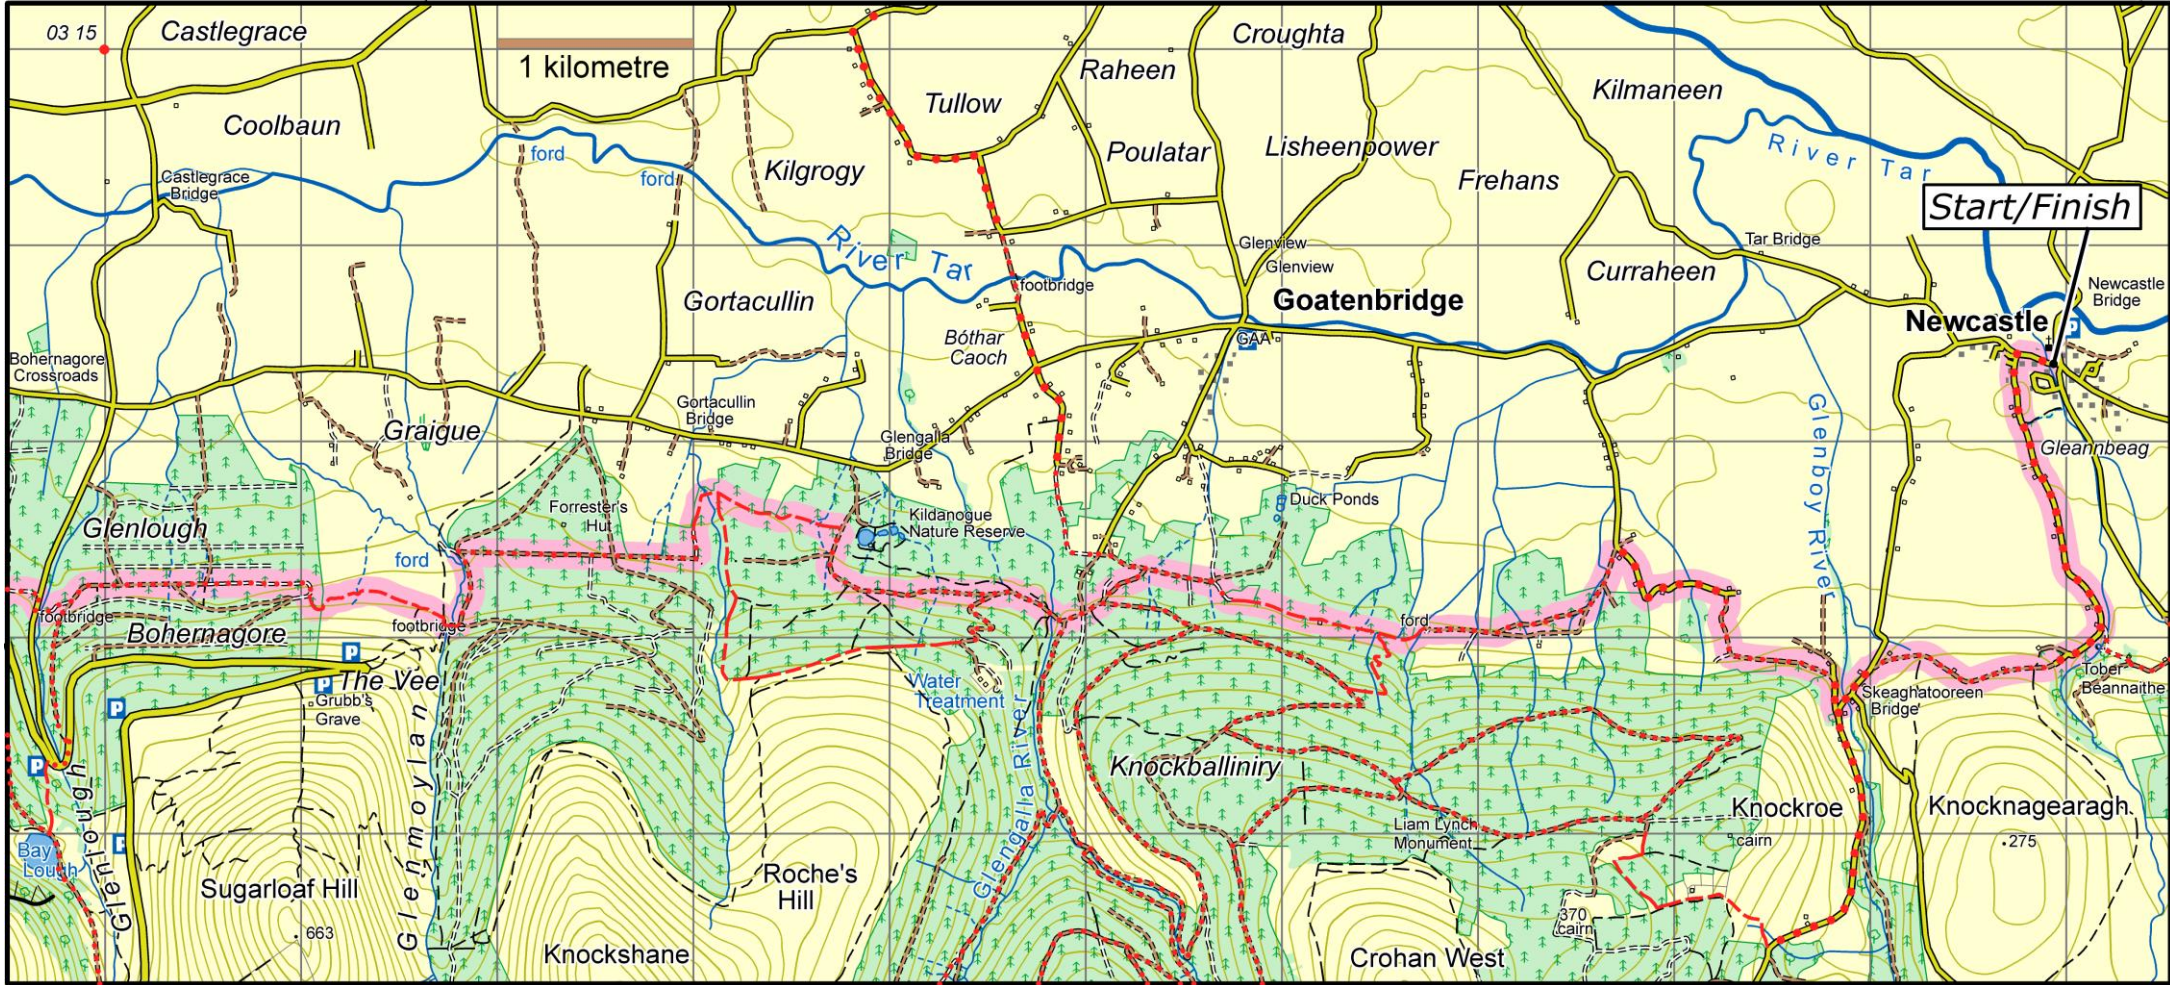

Knockmealdown Trail: Map 2 - Glenlough to Newcastle

This map is made available from the National Trails Office / Irish Sports Council, produced by EastWest mapping. The map is intended for personal use only and should not be modified, republished or transmitted in any form without the permission of the Irish Sports Council's National Trails Office. The representation of a track or path on this map does not indicate a right of way. The map includes Ordnance Survey Ireland data made available for display under Permit No. 8658. (c) Ordnance Survey Ireland / Government of Ireland.