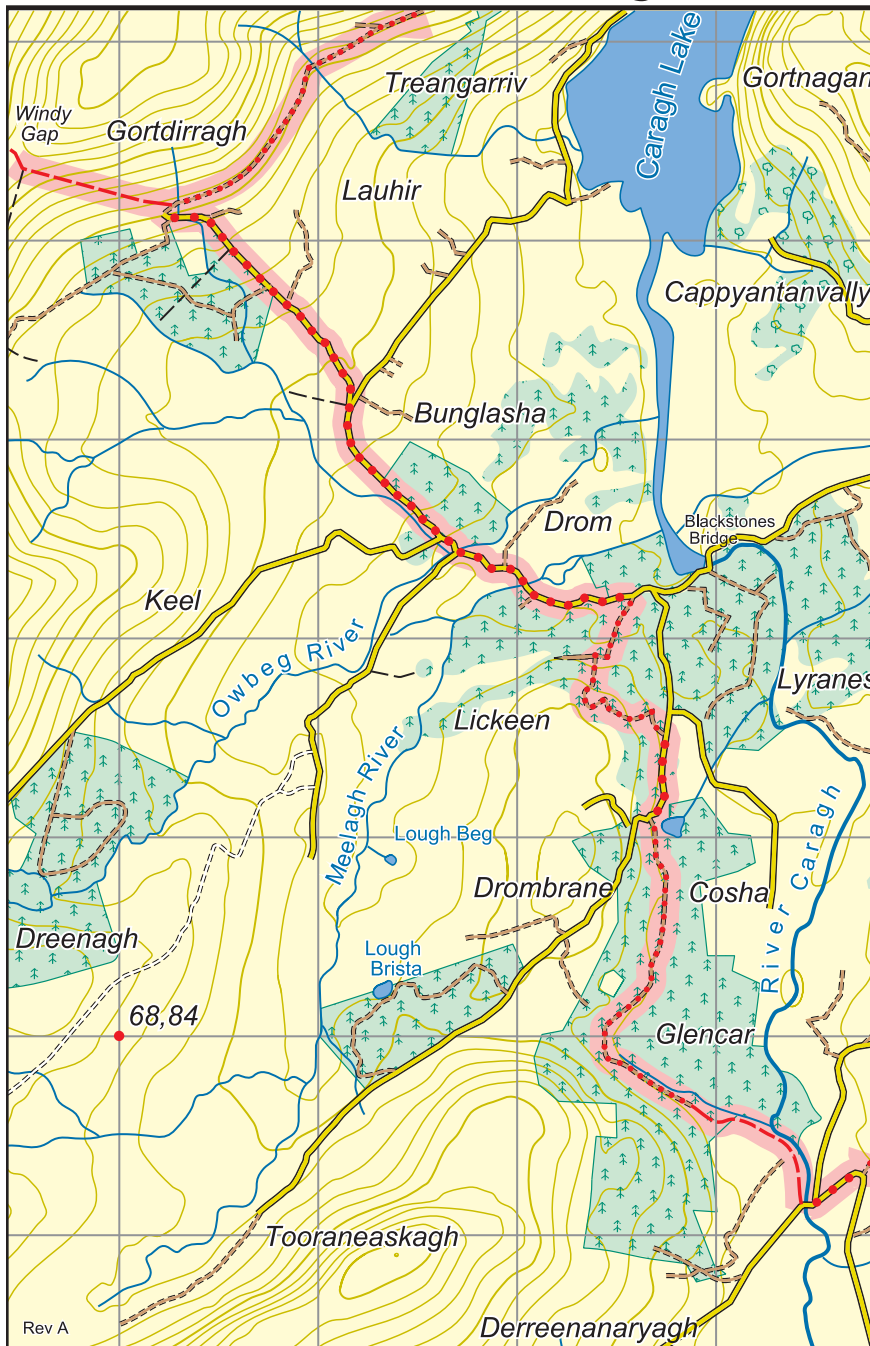

Kerry Way : Map 5 Glencar to Gortdirragh

	National Road
	Main Road
	Minor Road
	Forest/ Dirt Road
	Track
	Rough Path/ No path
	Major power line
	Railway
	County boundary
	Cliff - impassable/small
	Forest - conifer/deciduous
	Car Park
	Church

The National Trails Office encourages trail users to apply the Leave No Trace principles:

1. Plan ahead and prepare
2. Be considerate of others
3. Respect farm animals and wildlife
4. Travel and camp on durable ground
5. Leave what you find
6. Dispose of waste properly
7. Minimise the affects of fire