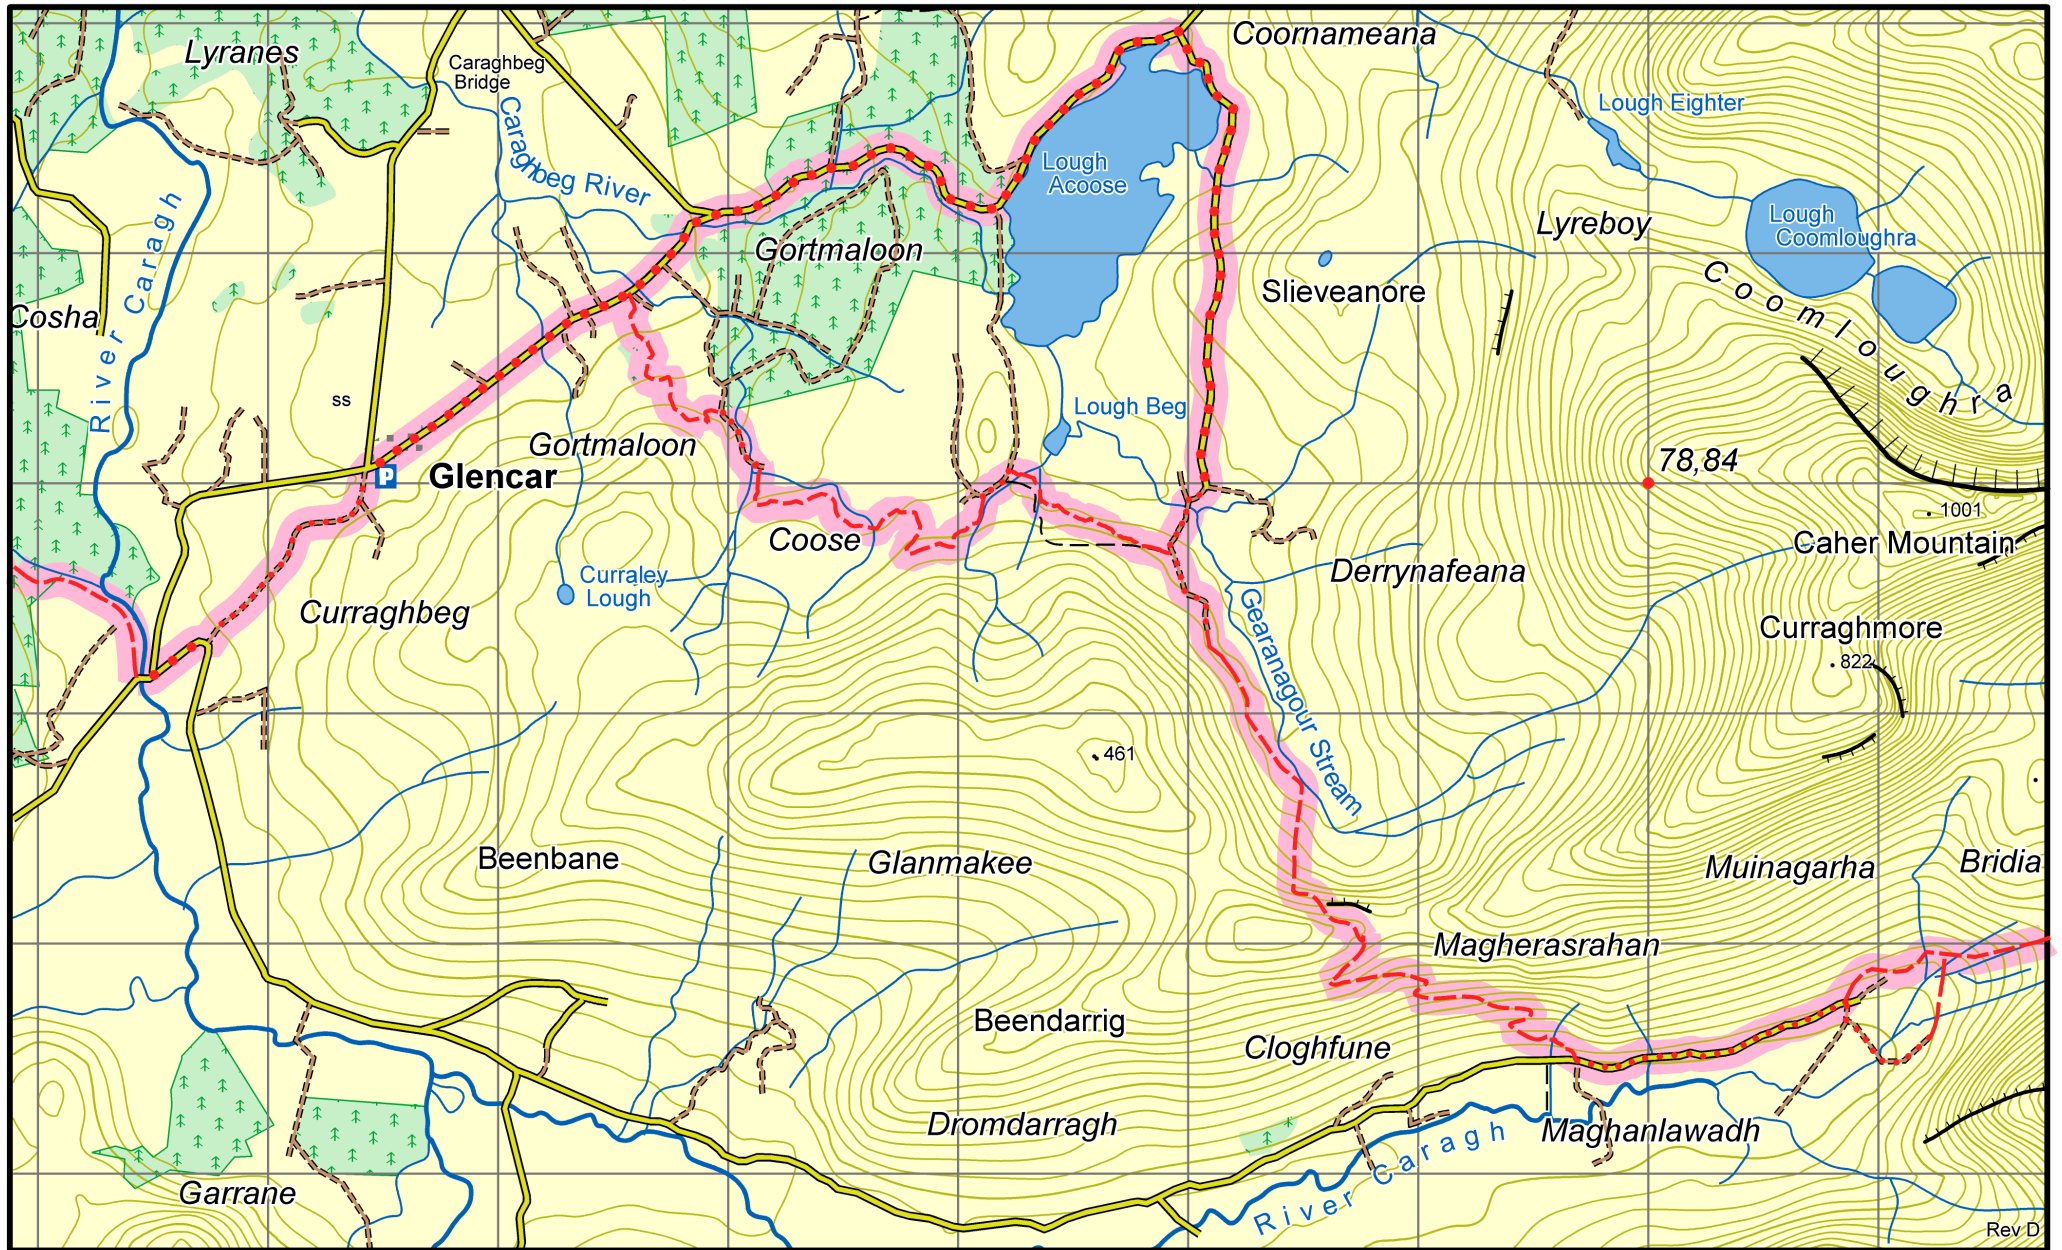

# Kerry Way : Map 4 Bridia Pass to Glencar

This map is made available from Sport Ireland Trails, produced by EastWest mapping. The map is intended for personal use only and should not be modified, republished or transmitted in any form without the permission of Sport Ireland Trails. The representation of a track or path on this map does not indicate a right of way. The map includes Ordnance Survey Ireland data made available for display under Permit No. 8658. (c) Ordnance Survey Ireland / Government of Ireland.