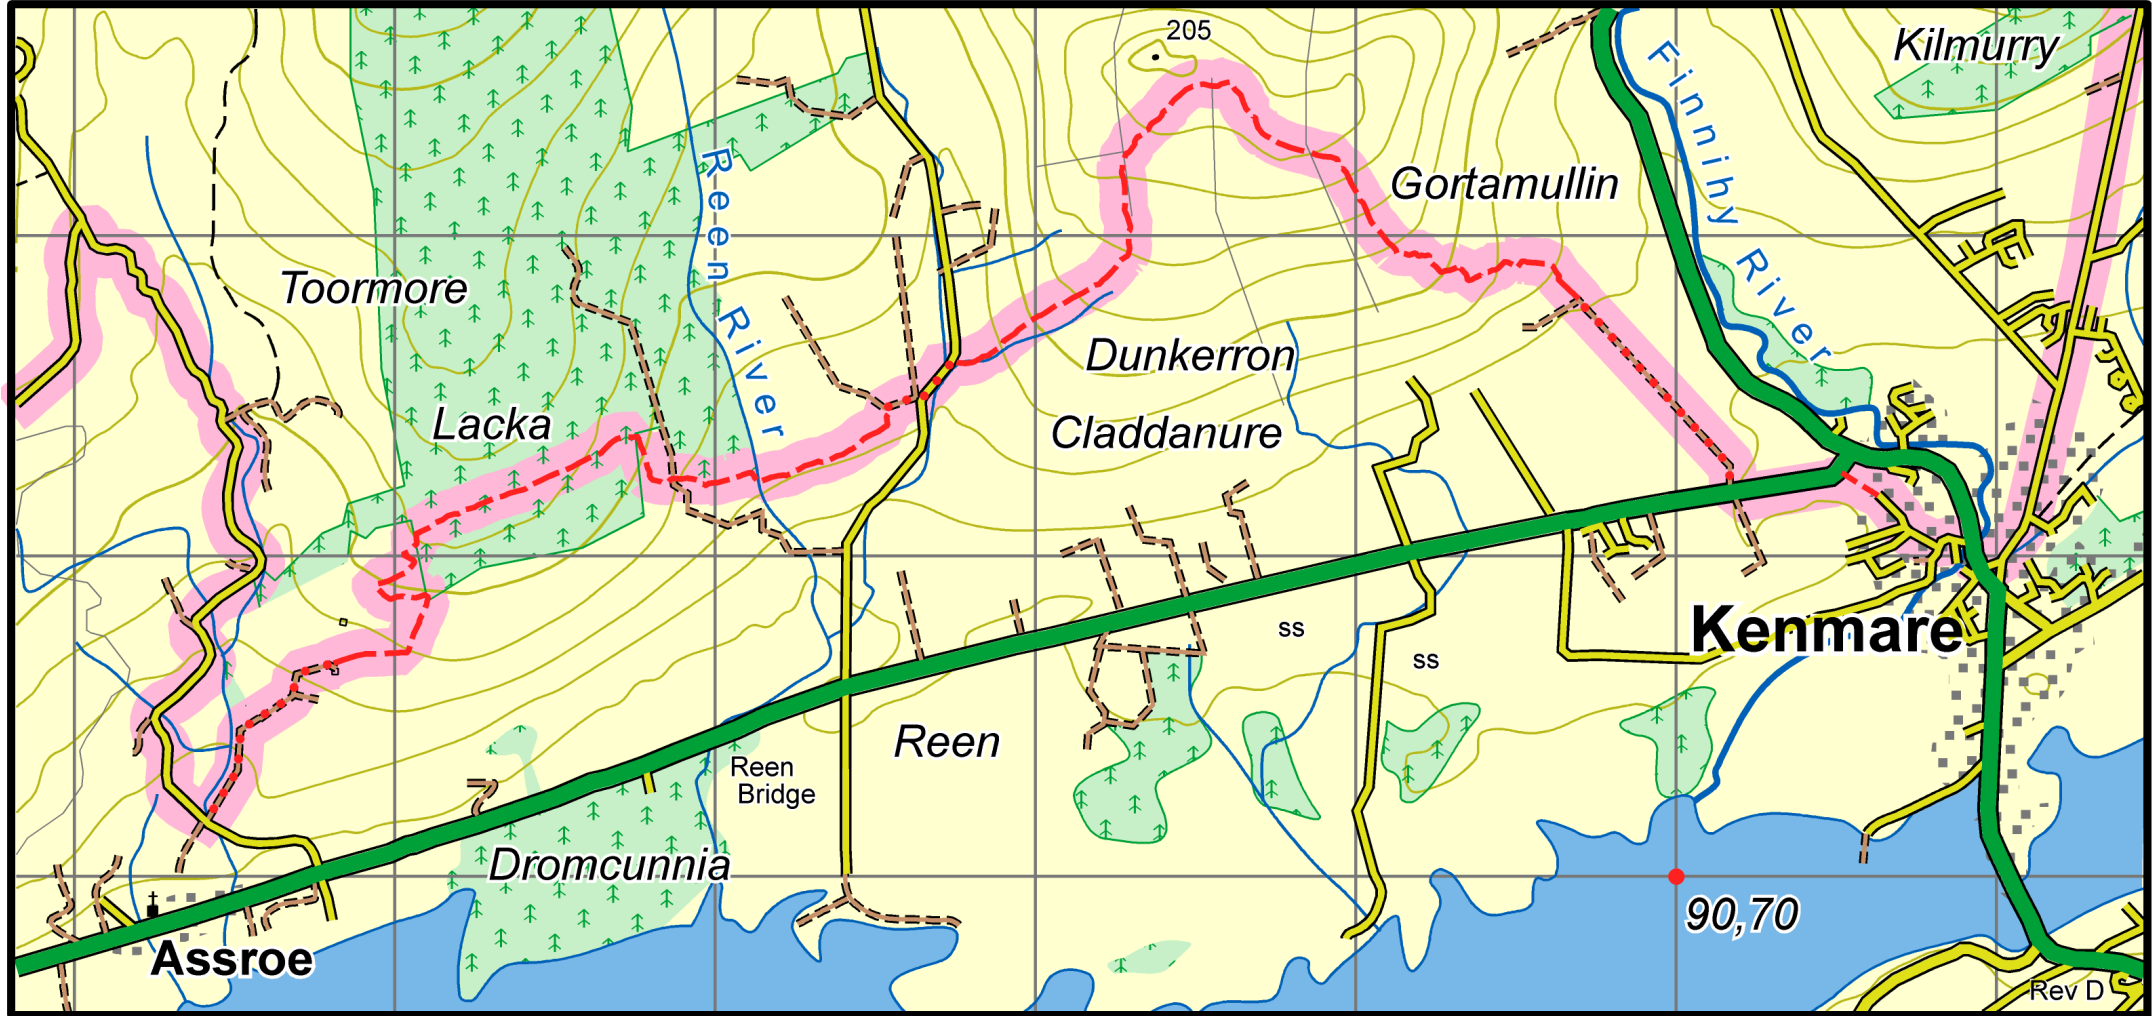

Kerry Way : Map 22 Assroe to Kenmare

This map is made available from Sport Ireland Trails, produced by EastWest mapping. The map is intended for personal use only and should not be modified, republished or transmitted in any form without the permission of Sport Ireland Trails. The representation of a track or path on this map does not indicate a right of way. The map includes Ordnance Survey Ireland data made available for display under Permit No. 8658. (c) Ordnance Survey Ireland / Government of Ireland.