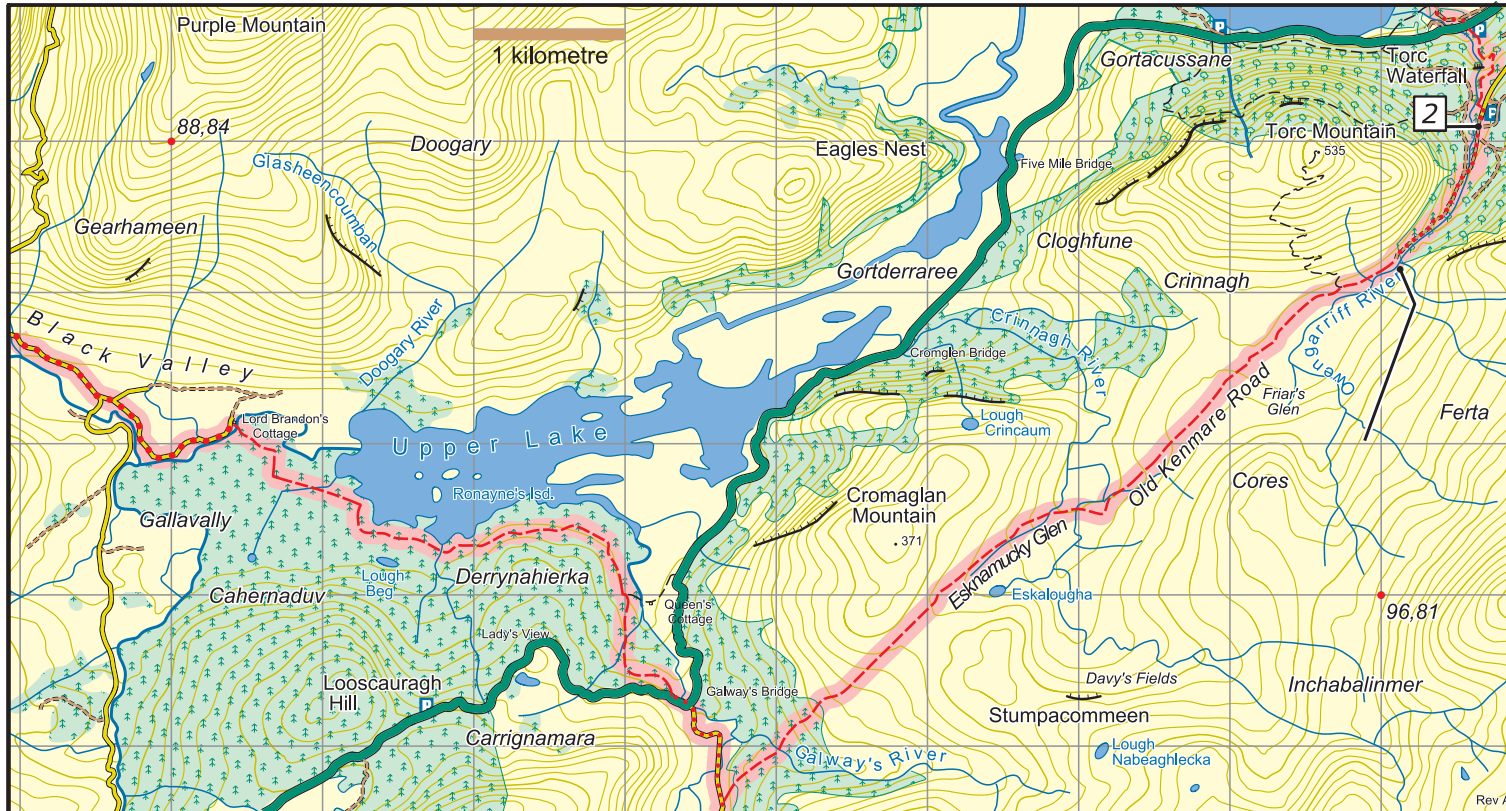

Kerry Way : Map 2 Torc Mountain to Black Valley

	National Road
	Main Road
	Minor Road
	Forest/ Dirt Road
	Track
	Rough Path/ No path
	Major power line
	Railway
	County boundary
	Cliff - impassable/small
	Forest - conifer/deciduous
	Car Park
	Church

The National Trails Office encourages trail users to apply the Leave No Trace principles:

1. Plan ahead and prepare
2. Be considerate of others
3. Respect farm animals and wildlife
4. Travel and camp on durable ground
5. Leave what you find
6. Dispose of waste properly
7. Minimise the affects of fire