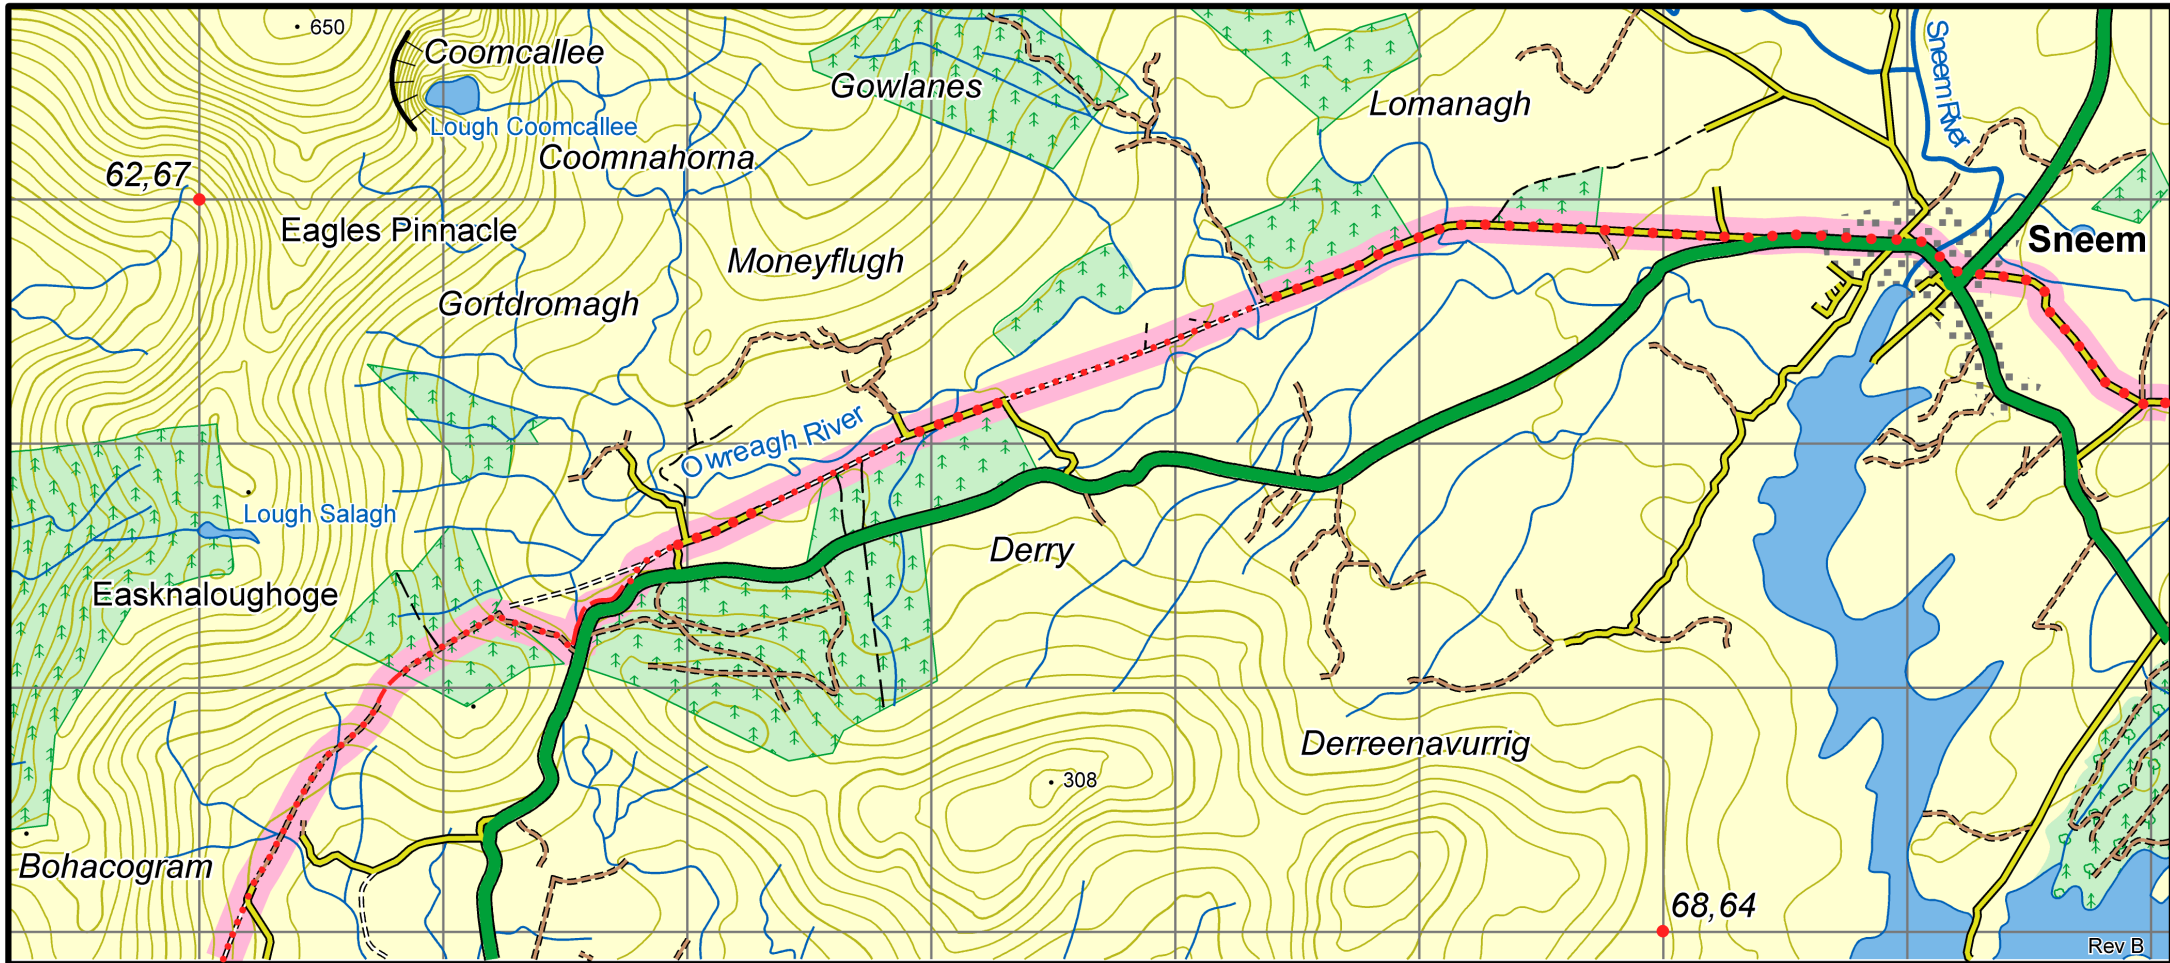

Kerry Way : Map 18 Bohacogram to Sneem

This map is made available from the National Trails Office / Irish Sports Council, produced by EastWest mapping. The map is intended for personal use only and should not be modified, republished or transmitted in any form without the permission of the Irish Sports Council's National Trails Office. The representation of a track or path on this map does not indicate a right of way. The map includes Ordnance Survey Ireland data made available for display under Permit No. 8658. (c) Ordnance Survey Ireland / Government of Ireland.