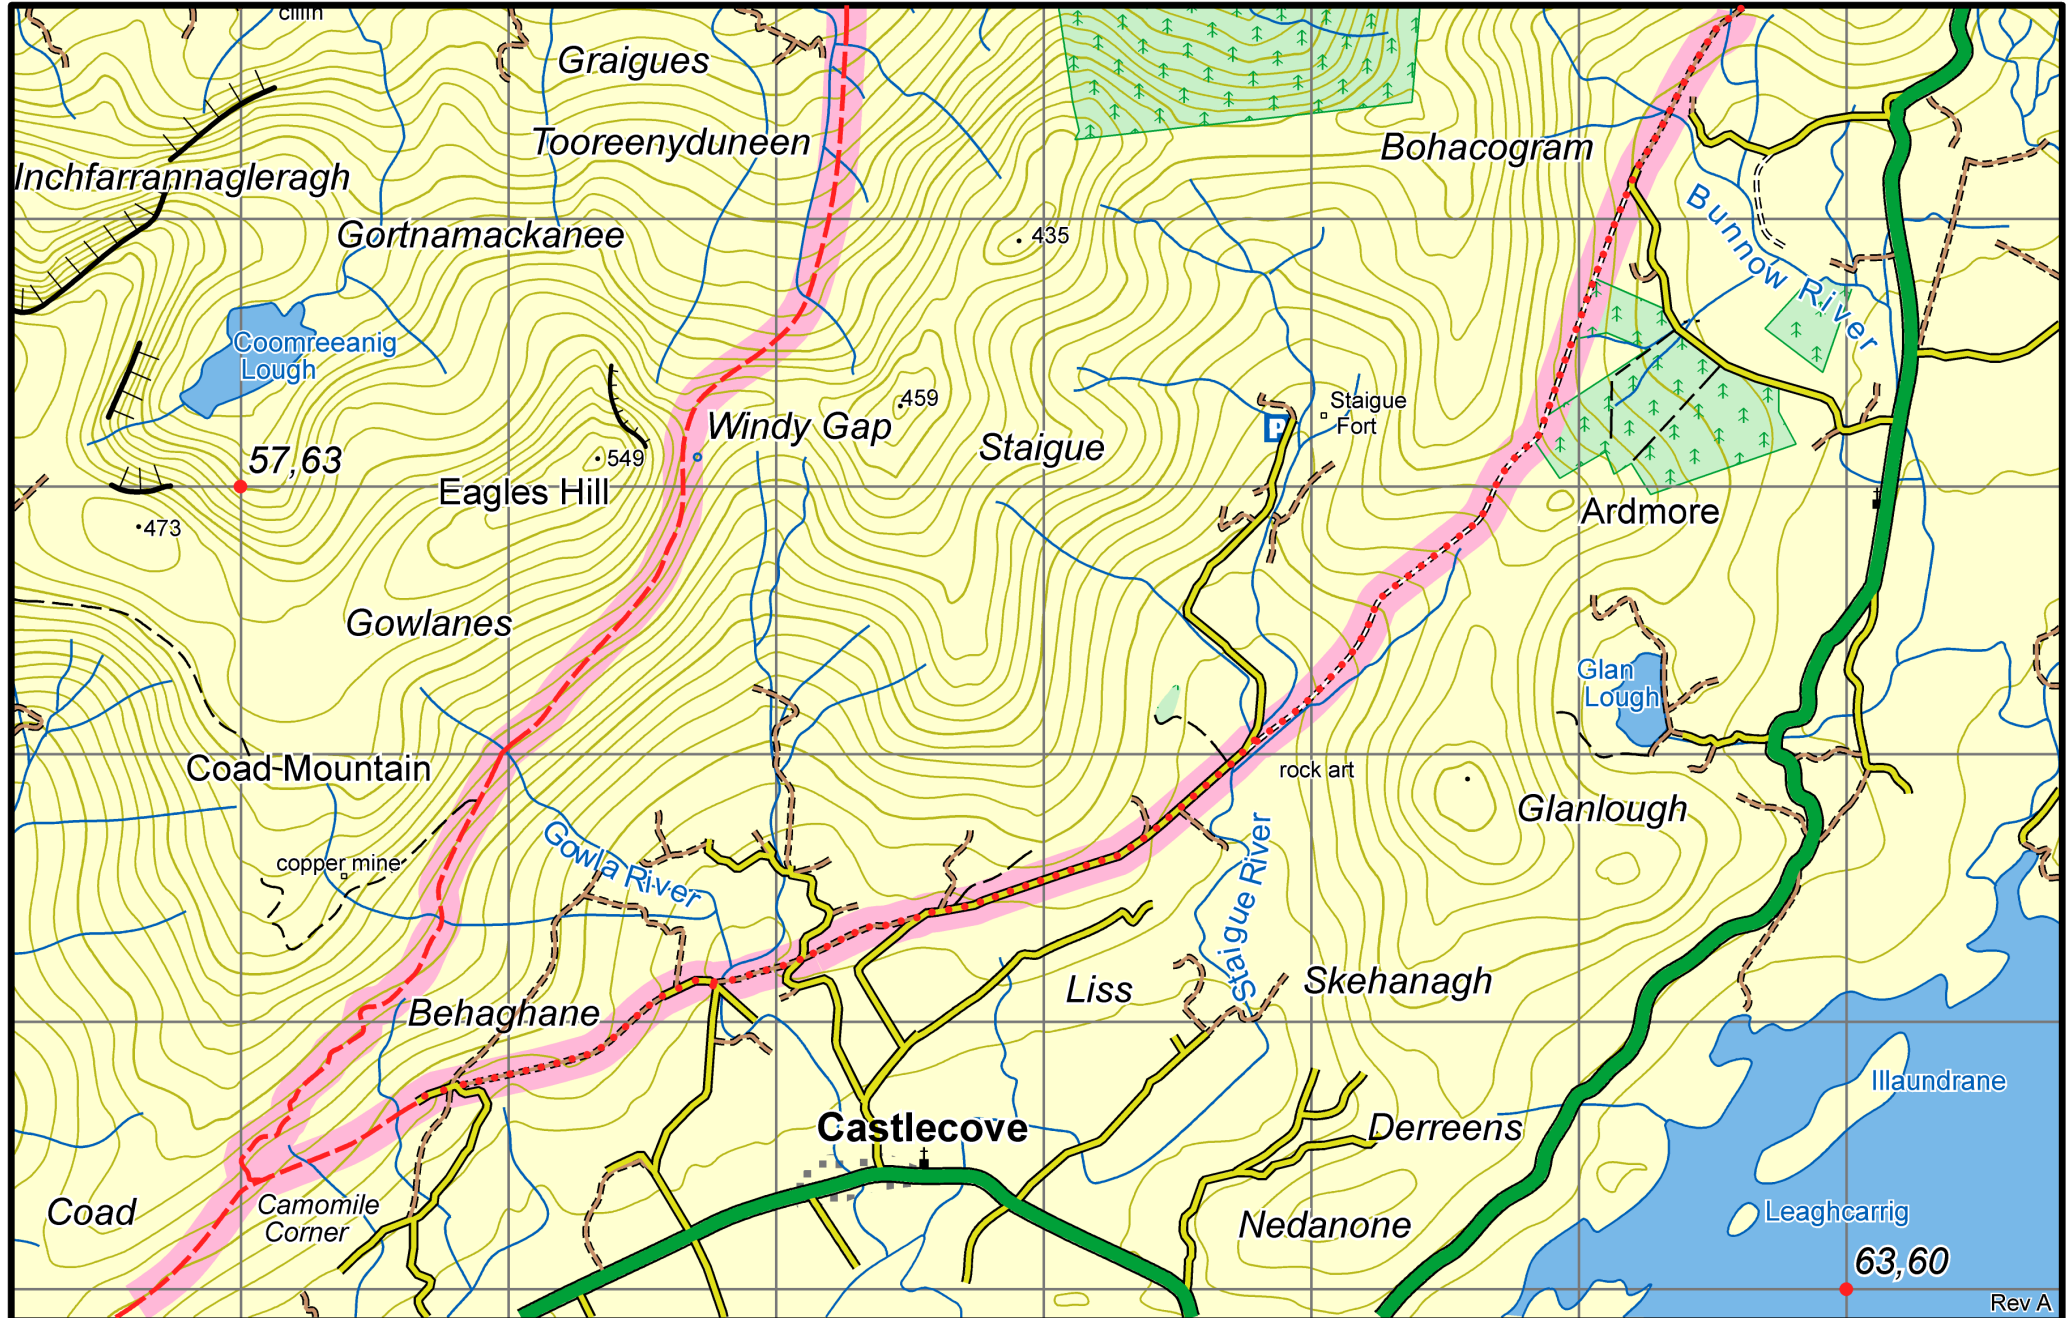

Kerry Way : Map 17 Camomile Corner to Bohacogram

This map is made available from the National Trails Office / Irish Sports Council, produced by EastWest mapping. The map is intended for personal use only and should not be modified, republished or transmitted in any form without the permission of the Irish Sports Council's National Trails Office. The representation of a track or path on this map does not indicate a right of way. The map includes Ordnance Survey Ireland data made available for display under Permit No. 8658. (c) Ordnance Survey Ireland / Government of Ireland.