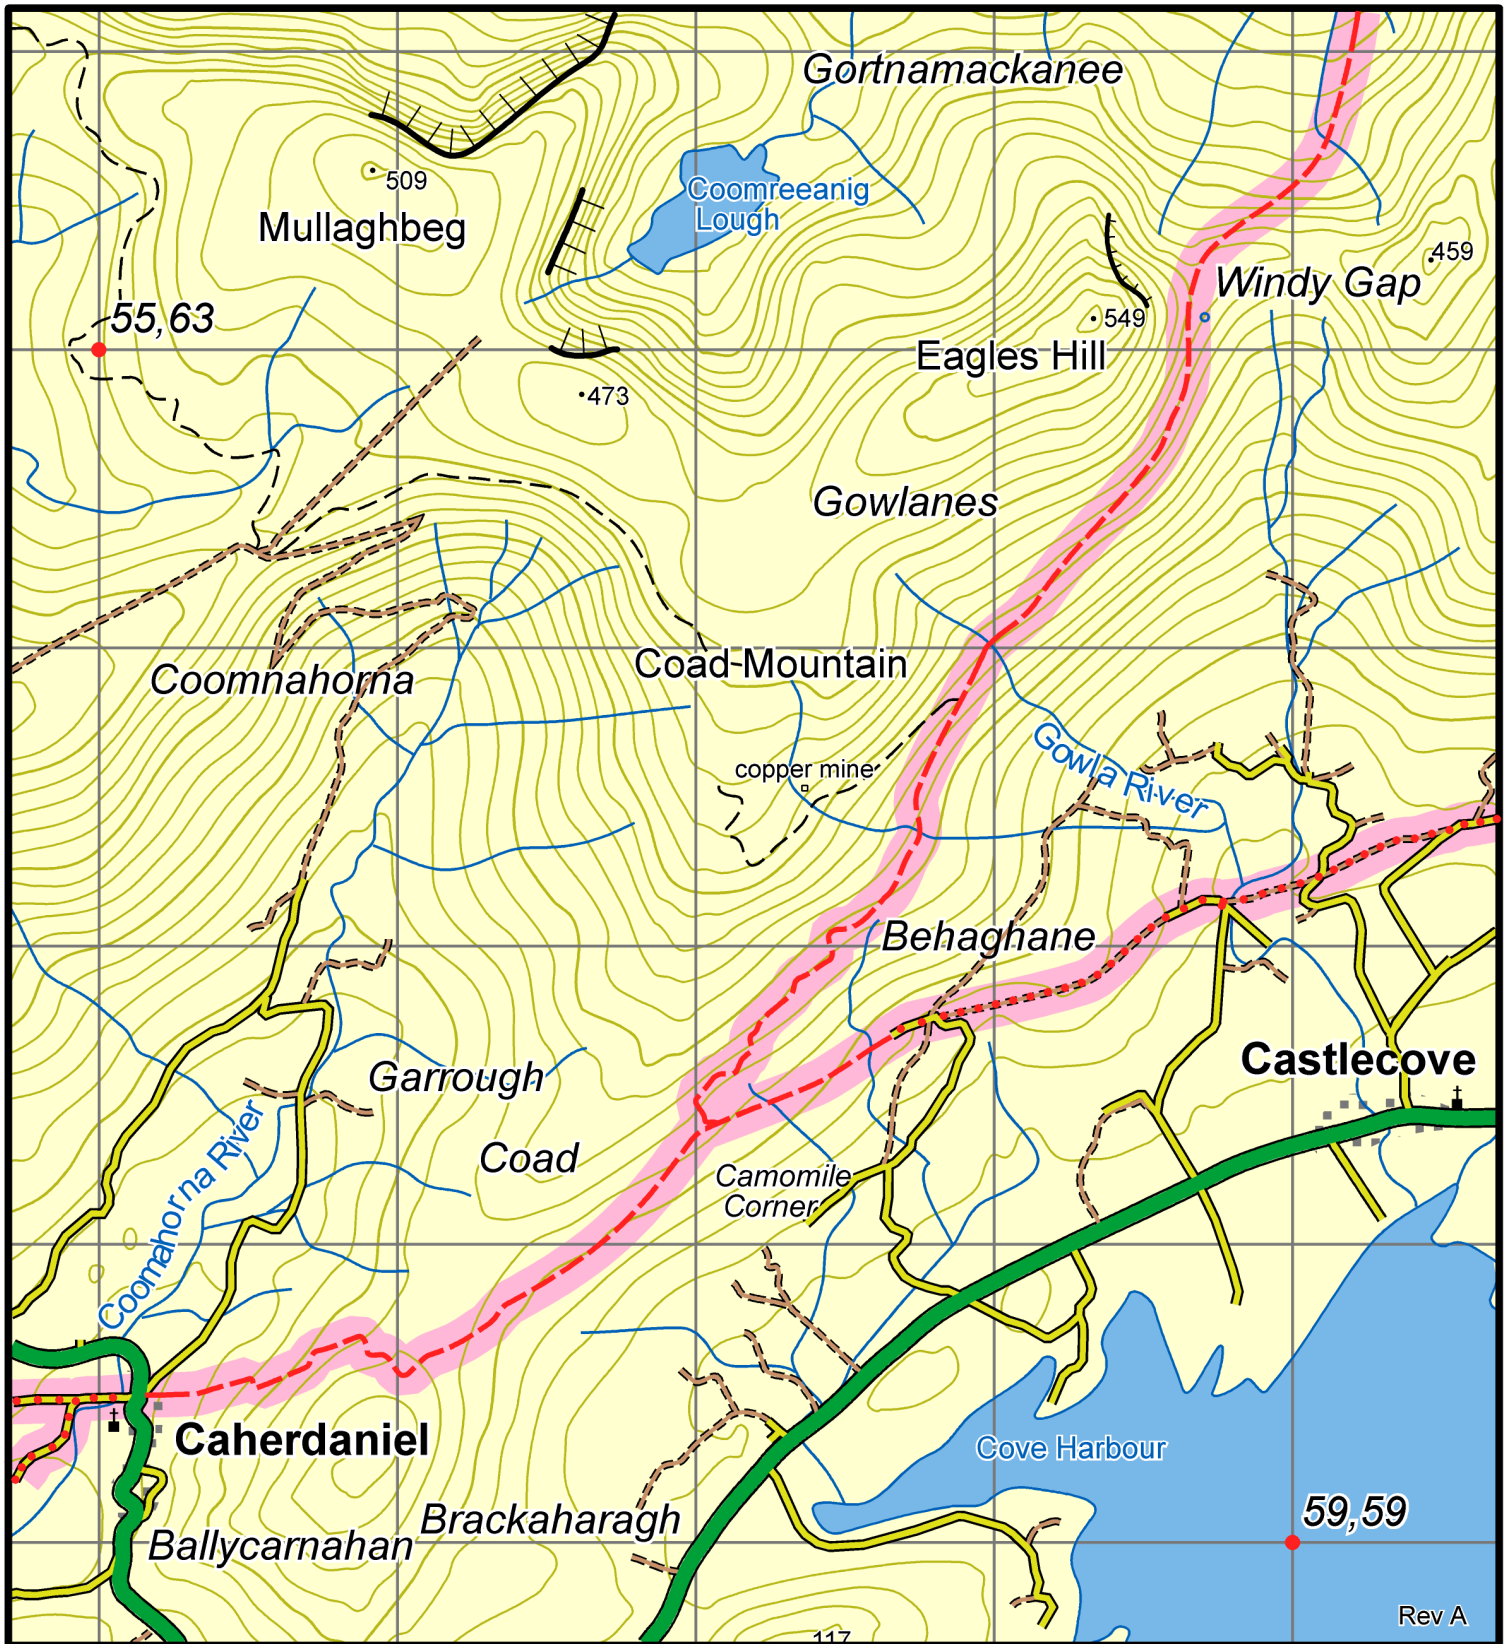

# Kerry Way : Map 16

## Windy Gap to Caherdaniel

This map is made available from the National Trails Office / Irish Sports Council, produced by EastWest mapping. The map is intended for personal use only and should not be modified, republished or transmitted in any form without the permission of the Irish Sports Council's National Trails Office. The representation of a track or path on this map does not indicate a right of way. The map includes Ordnance Survey Ireland data made available for display under Permit No. 8658. (c) Ordnance Survey Ireland / Government of Ireland.