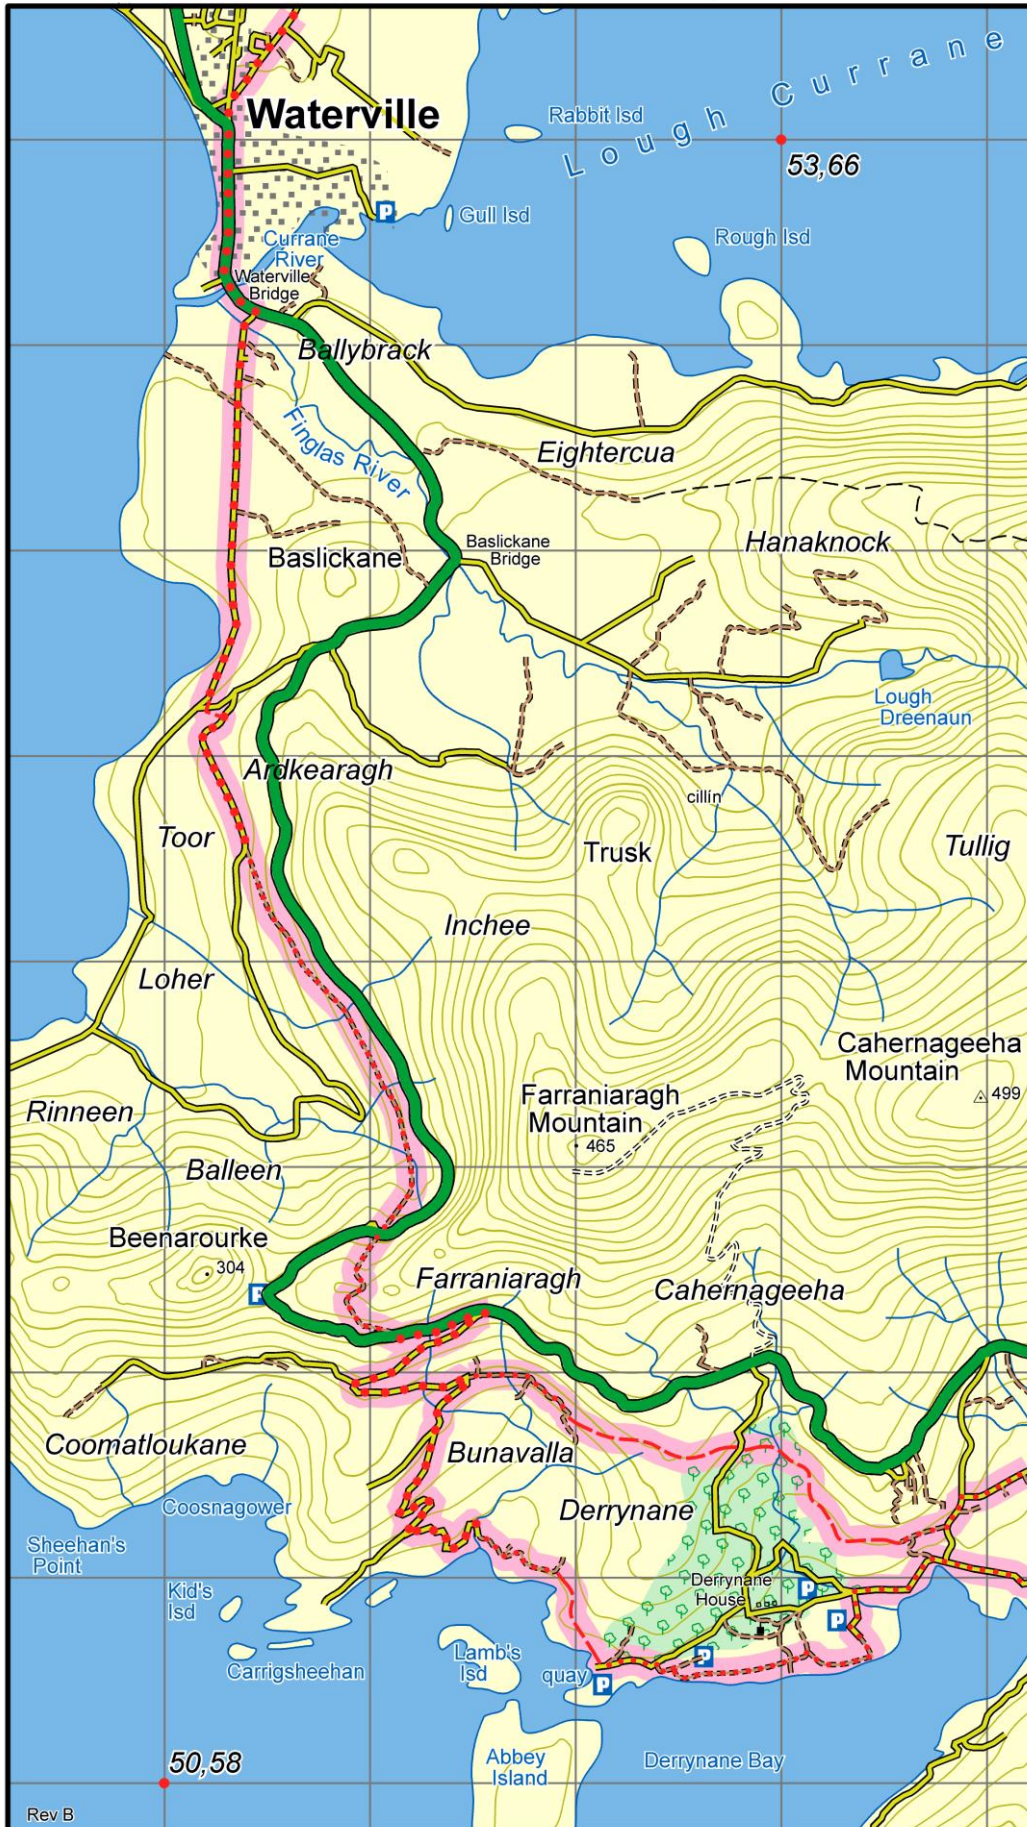

Kerry Way : Map 14 Waterville to Derrynane

This map is made available from Sport Ireland Trails, produced by EastWest mapping. The map is intended for personal use only and should not be modified, republished or transmitted in any form without the permission of Sport Ireland Trails. The representation of a track or path on this map does not indicate a right of way. The map includes Ordnance Survey Ireland data made available for display under Permit No. 8658. (c) Ordnance Survey Ireland / Government of Ireland.