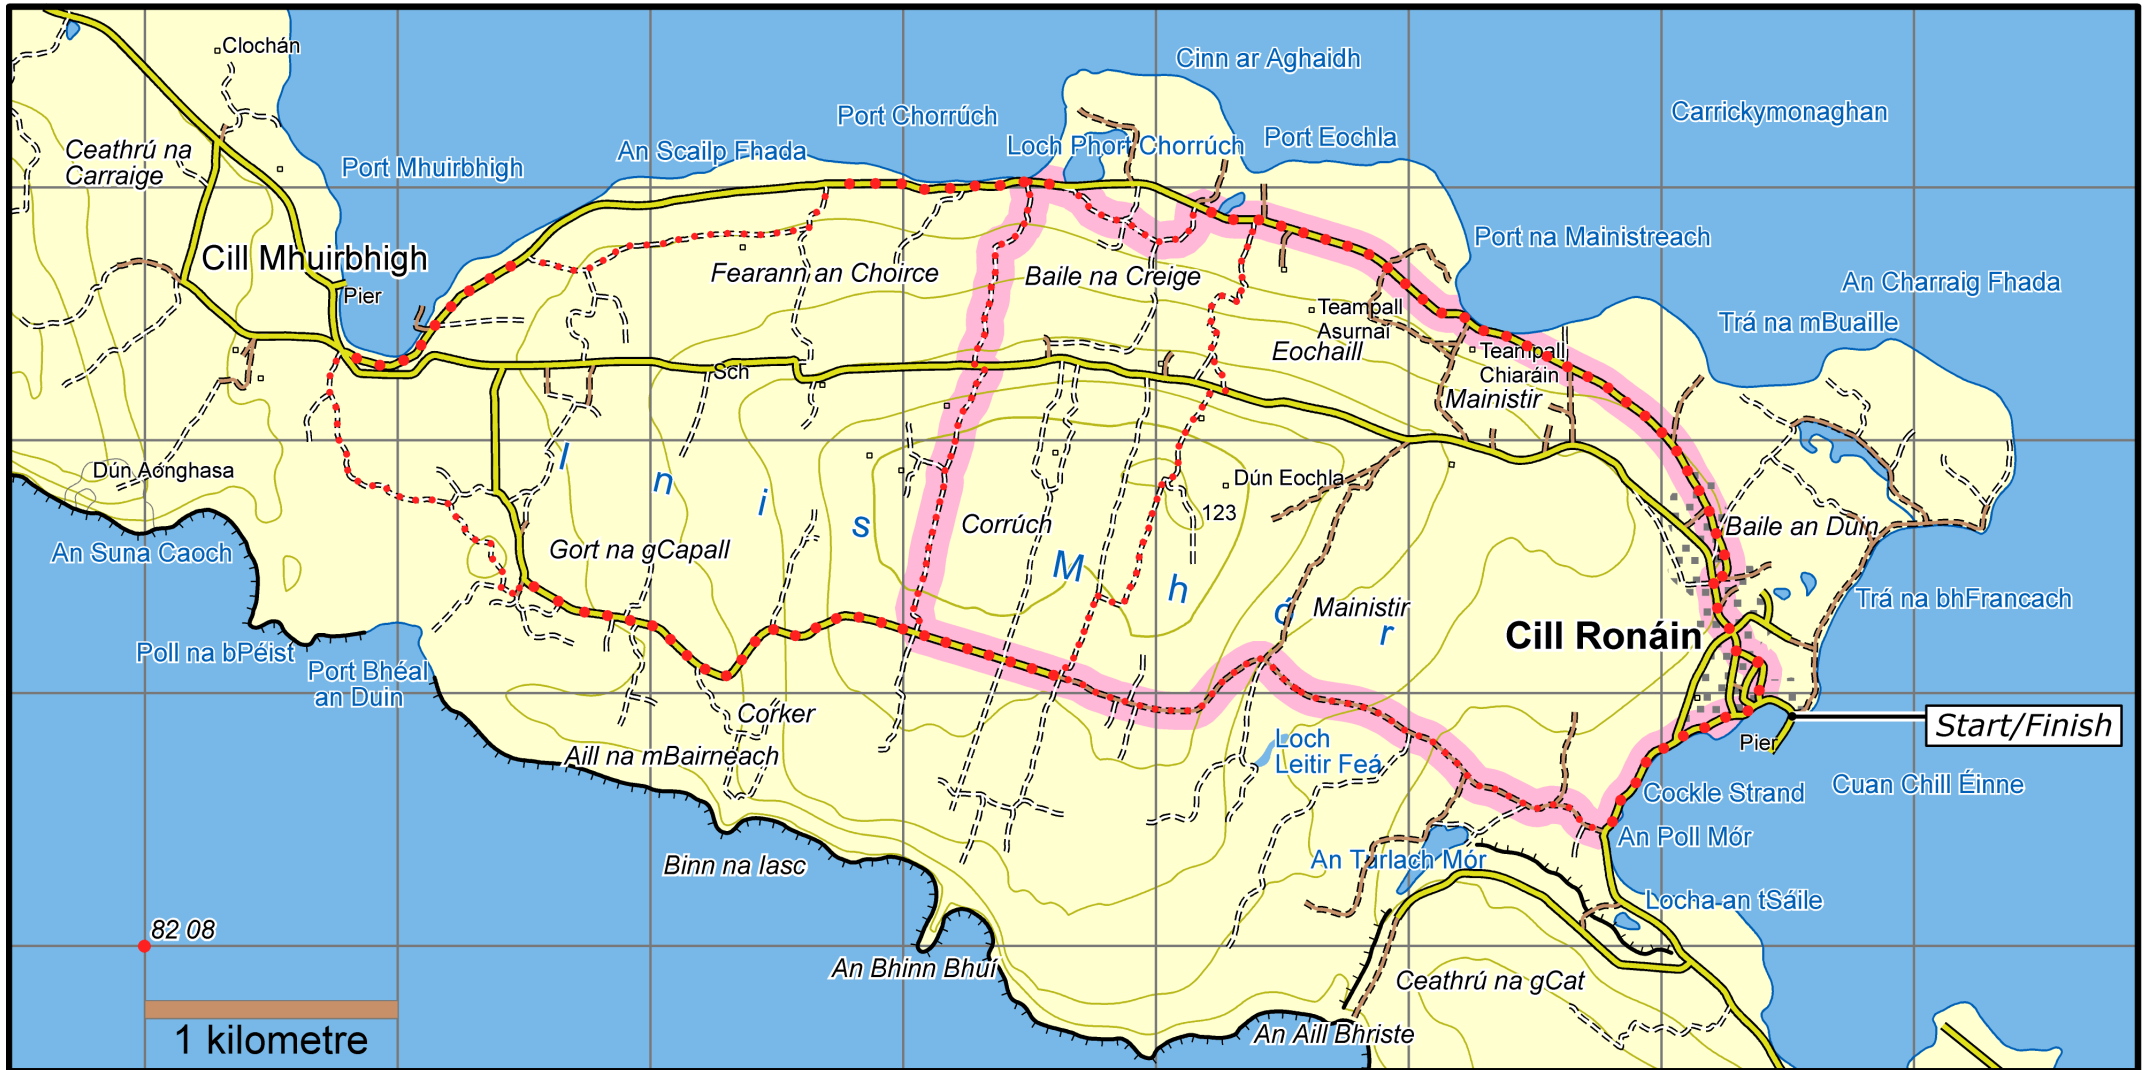

Inis Mhór - Lub an Chorruch

This map is made available from the National Trails Office / Irish Sports Council, produced by EastWest mapping. The map is intended for personal use only and should not be modified, republished or transmitted in any form without the permission of the Irish Sports Council's National Trails Office. The representation of a track or path on this map does not indicate a right of way. The map includes Ordnance Survey Ireland data made available for display under Permit No. 8658. (c) Ordnance Survey Ireland / Government of Ireland.