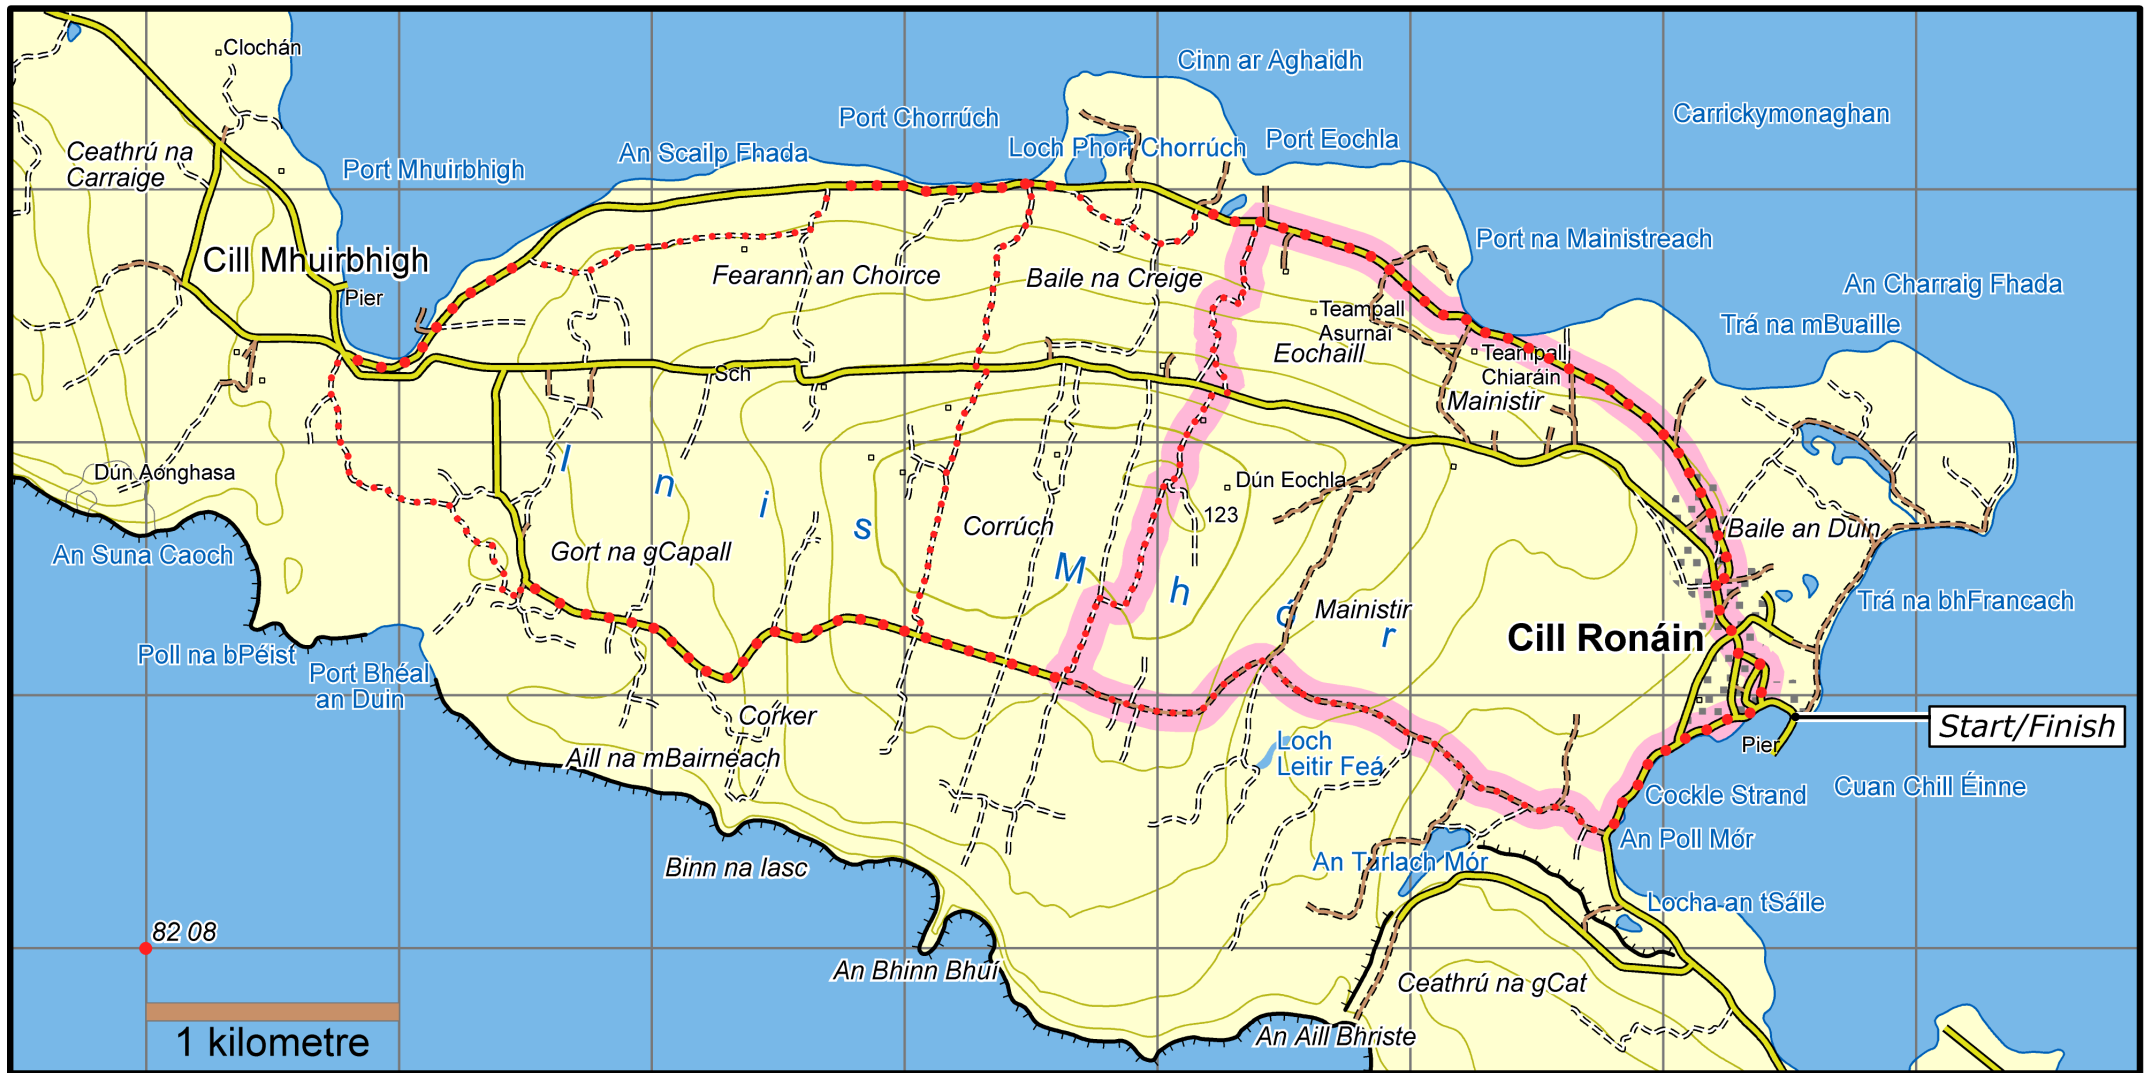

Inis Mhór - Lub Dun Eochla

This map is made available from the National Trails Office / Irish Sports Council, produced by EastWest mapping. The map is intended for personal use only and should not be modified, republished or transmitted in any form without the permission of the Irish Sports Council's National Trails Office. The representation of a track or path on this map does not indicate a right of way. The map includes Ordnance Survey Ireland data made available for display under Permit No. 8658. (c) Ordnance Survey Ireland / Government of Ireland.