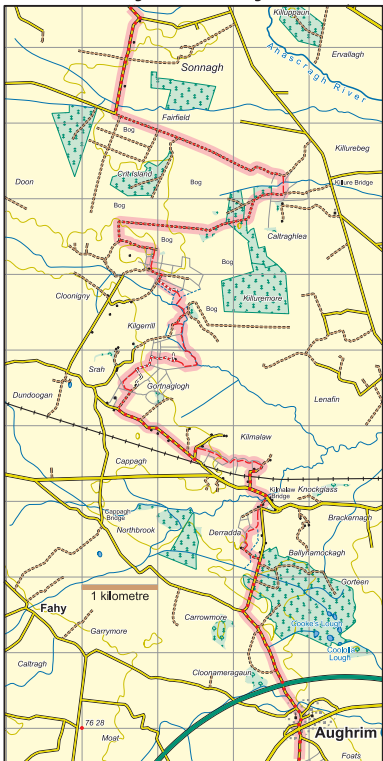

Hymany Way : Map 5 Aughrim to Sonnagh

This map is made available from the National Trails Office / IrishSports Council, produced by EastWest mapping. The map is intended for personal use only and should not be modified, republished or transmitted in any form without the permission of the National Trails Office. The representation of a track or path on this map does not indicate a right of way. The map includes Ordnance Survey Ireland data made available for display under Permit No. 8658. (c) Ordnance Survey Ireland / Government of Ireland.