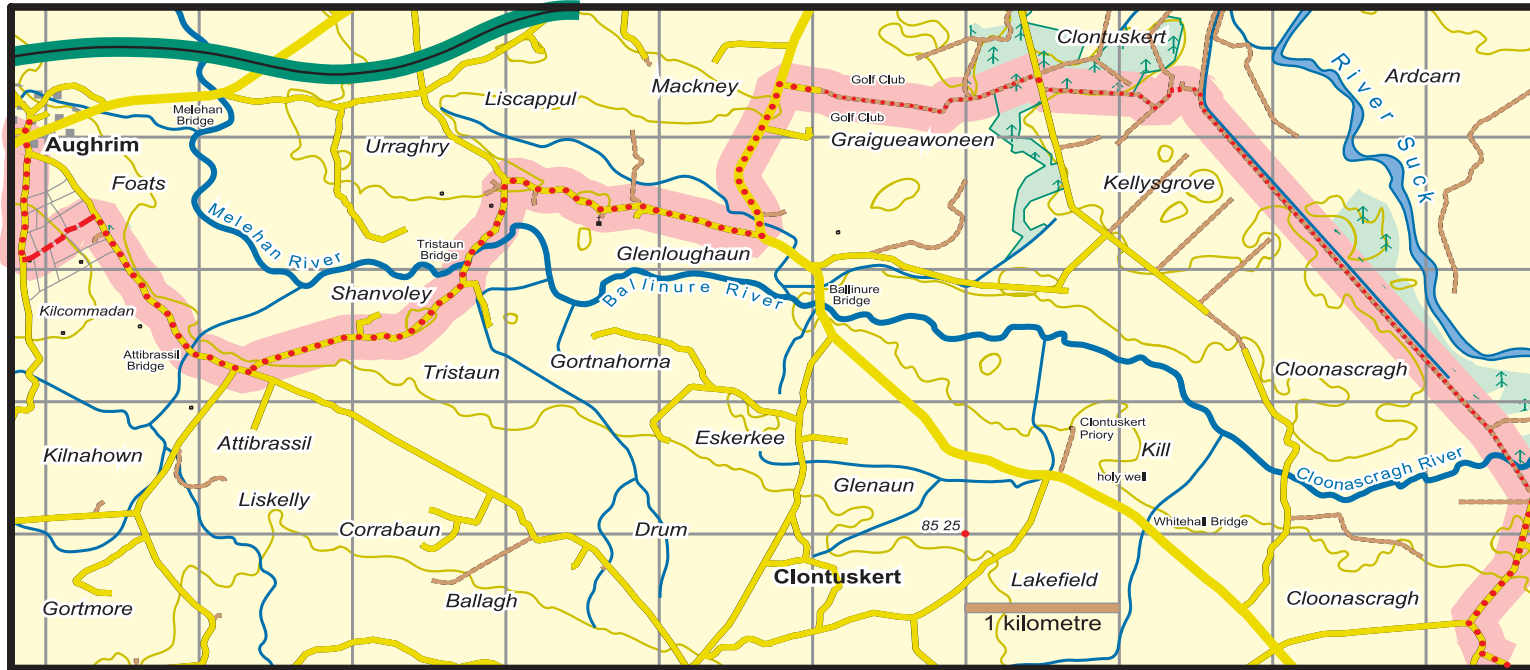

## Hymany Way : Map 4 Cloonascragh to Aughrim

	National Road
	Main Road
	Minor Road
	Forest/ Dirt Road
	Track
	Rough Path/ No path
	Major power line
	Railway
	County boundary
	Cliff - impassable/small
	Forest - conifer/deciduous
	Car Park
	Church

The National Trails Office encourages trail users to apply the Leave No Trace principles:

1. Plan ahead and prepare
2. Be considerate of others
3. Respect farm animals and wildlife
4. Travel and camp on durable ground
5. Leave what you find
6. Dispose of waste properly
7. Minimise the affects of fire