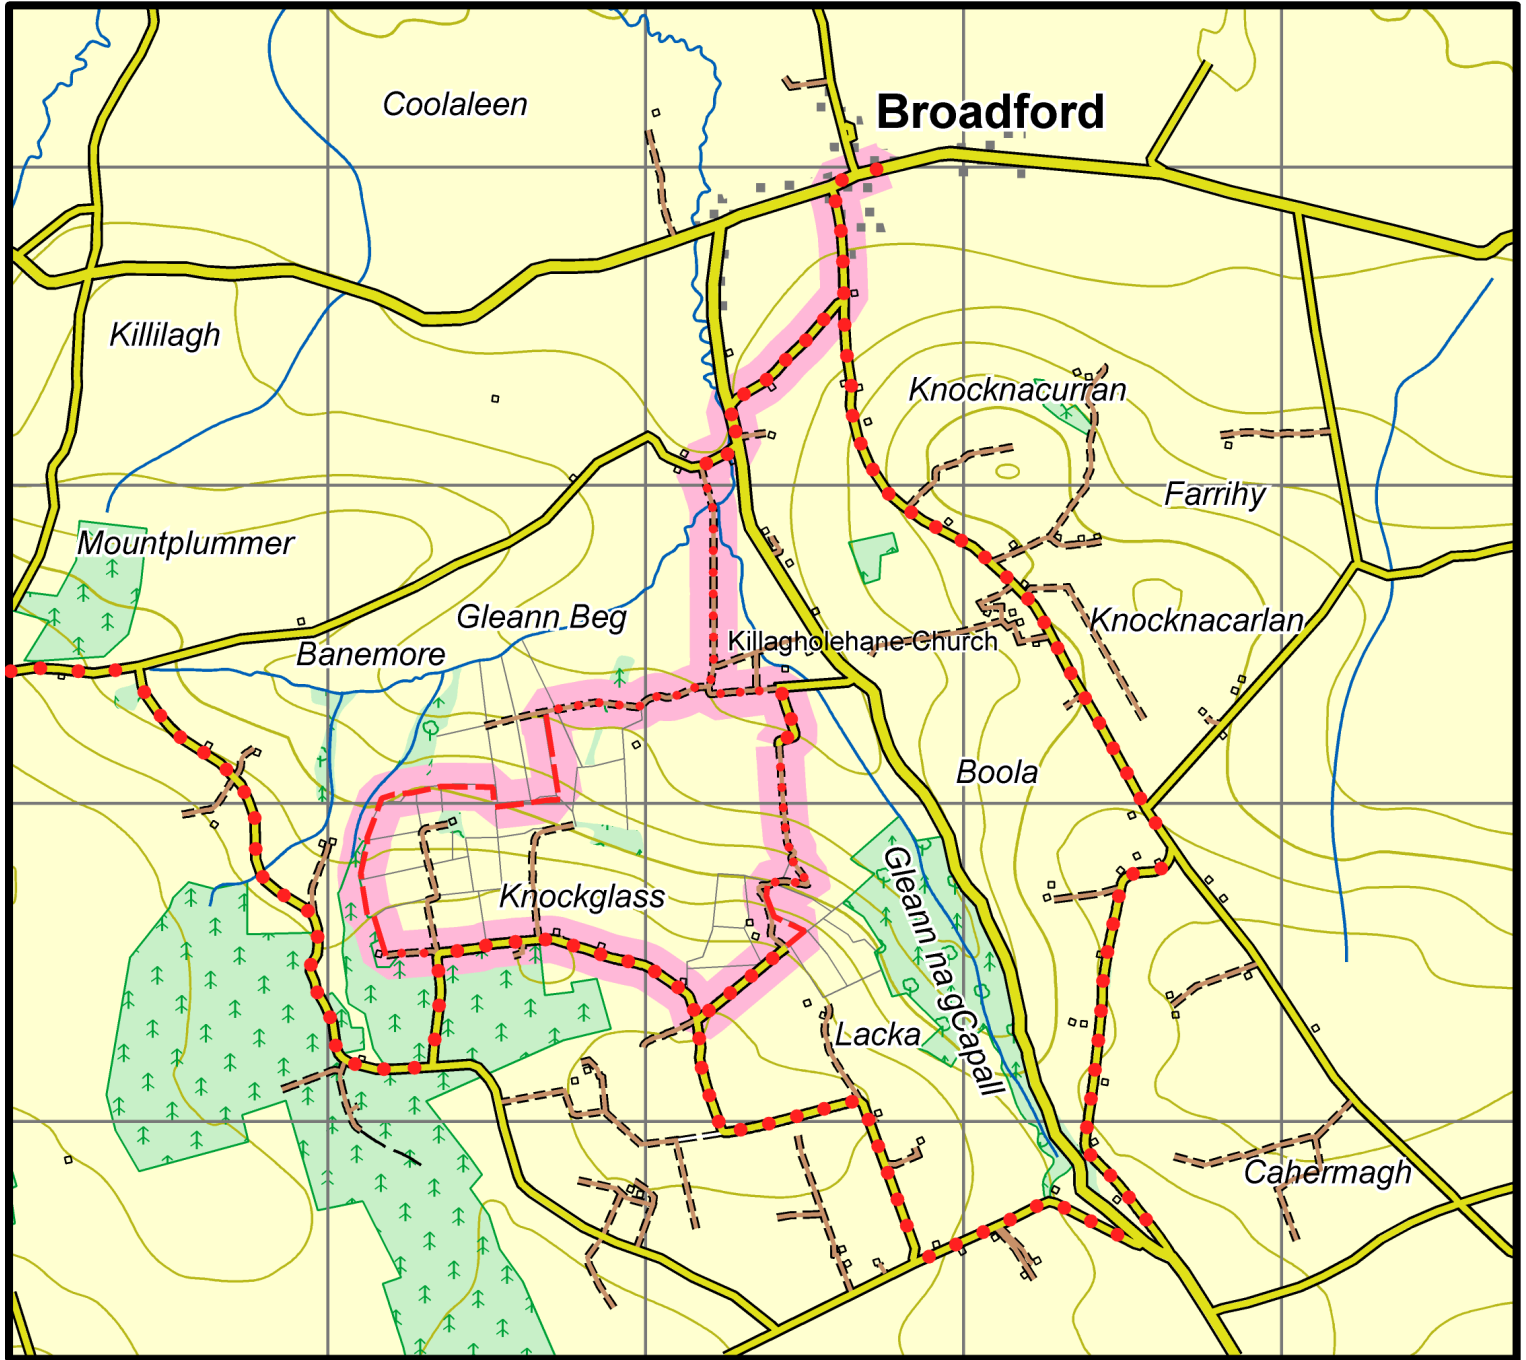

Gleann Beag Loop

This map is made available from the National Trails Office / Irish Sports Council, produced by EastWest mapping. The map is intended for personal use only and should not be modified, republished or transmitted in any form without the permission of the Irish Sports Council's National Trails Office. The representation of a track or path on this map does not indicate a right of way. The map includes Ordnance Survey Ireland data made available for display under Permit No. 8658. (c) Ordnance Survey Ireland / Government of Ireland.