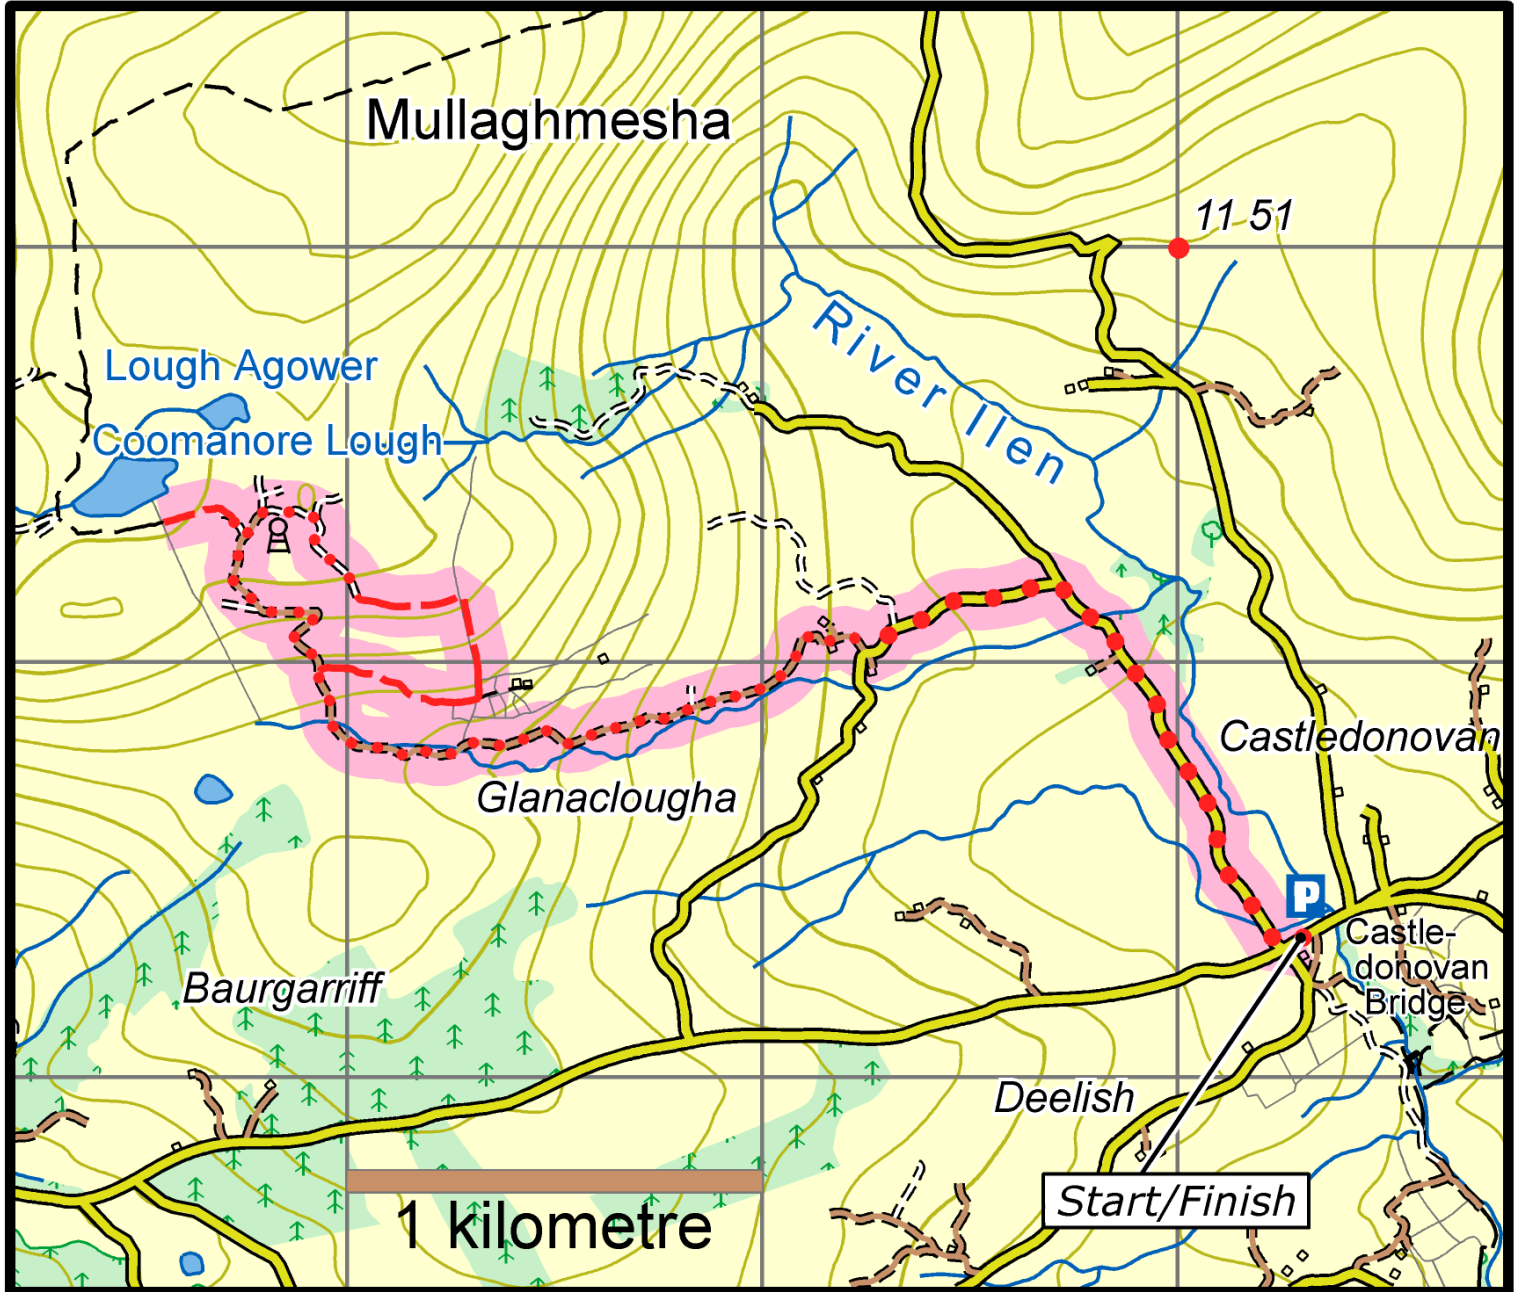

Glanacloougha Walk

This map is made available from the National Trails Office / Irish Sports Council, produced by EastWest mapping. The map is intended for personal use only and should not be modified, republished or transmitted in any form without the permission of the Irish Sports Council's National Trails Office. The representation of a track or path on this map does not indicate a right of way. The map includes Ordnance Survey Ireland data made available for display under Permit No. 8658. (c) Ordnance Survey Ireland / Government of Ireland.