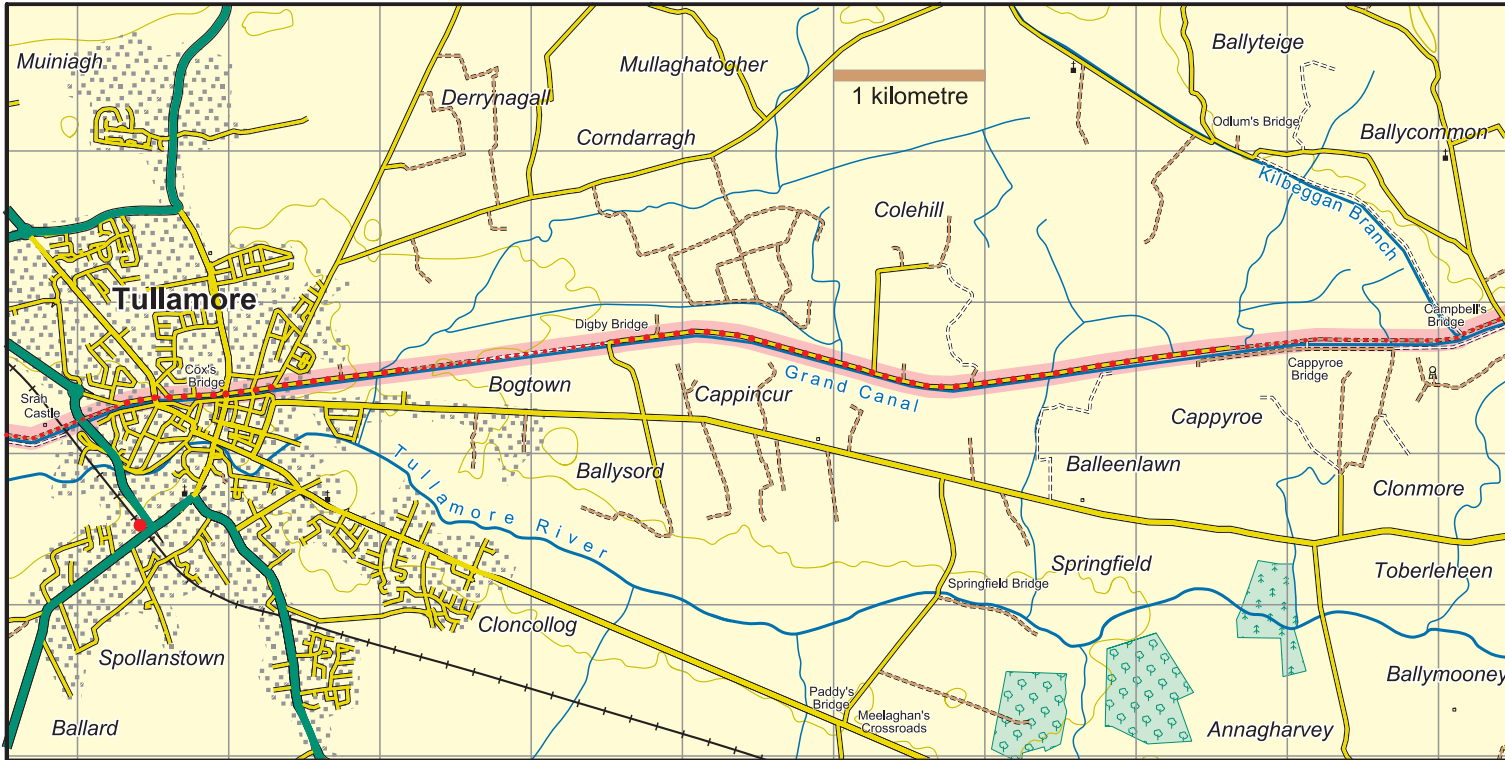

Grand Canal Way : Map 9 Cappyroe Bridge to Tullamore

	National Road
	Main Road
	Minor Road
	Forest/ Dirt Road
	Track
	Rough Path/ No path
	Major power line
	Railway
	County boundary
	Cliff - impassable/small
	Forest - conifer/deciduous
	Car Park
	Church