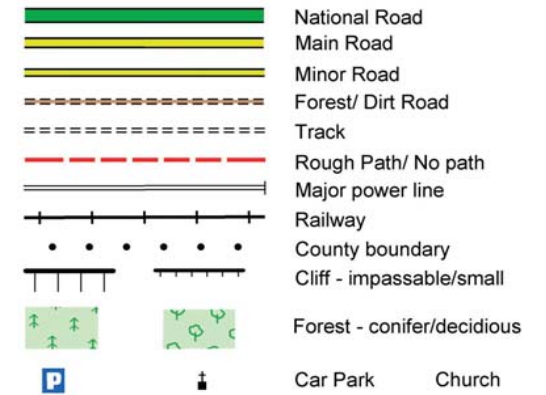

Grand Canal Way : Map 8 Killeen Bridge to Cappyroë Bridge

The National Trails Office encourages trail users to apply the Leave No Trace principles:

1. Plan ahead and prepare
2. Be considerate of others
3. Respect farm animals and wildlife
4. Travel and camp on durable ground
5. Leave what you find
6. Dispose of waste properly
7. Minimise the affects of fire