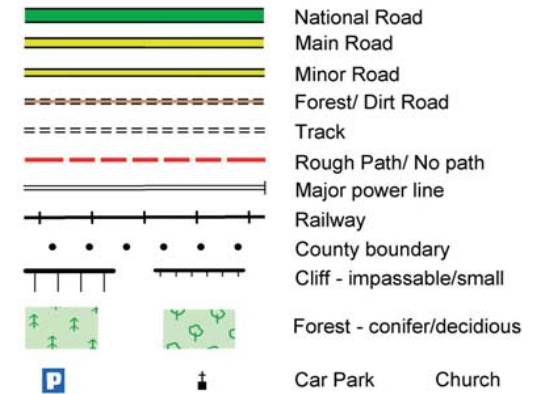

# Grand Canal Way : Map 7 Trimblestown Bridge to Killeen Bridge

The National Trails Office encourages trail users to apply the Leave No Trace principles:

1. Plan ahead and prepare
2. Be considerate of others
3. Respect farm animals and wildlife
4. Travel and camp on durable ground
5. Leave what you find
6. Dispose of waste properly
7. Minimise the affects of fire