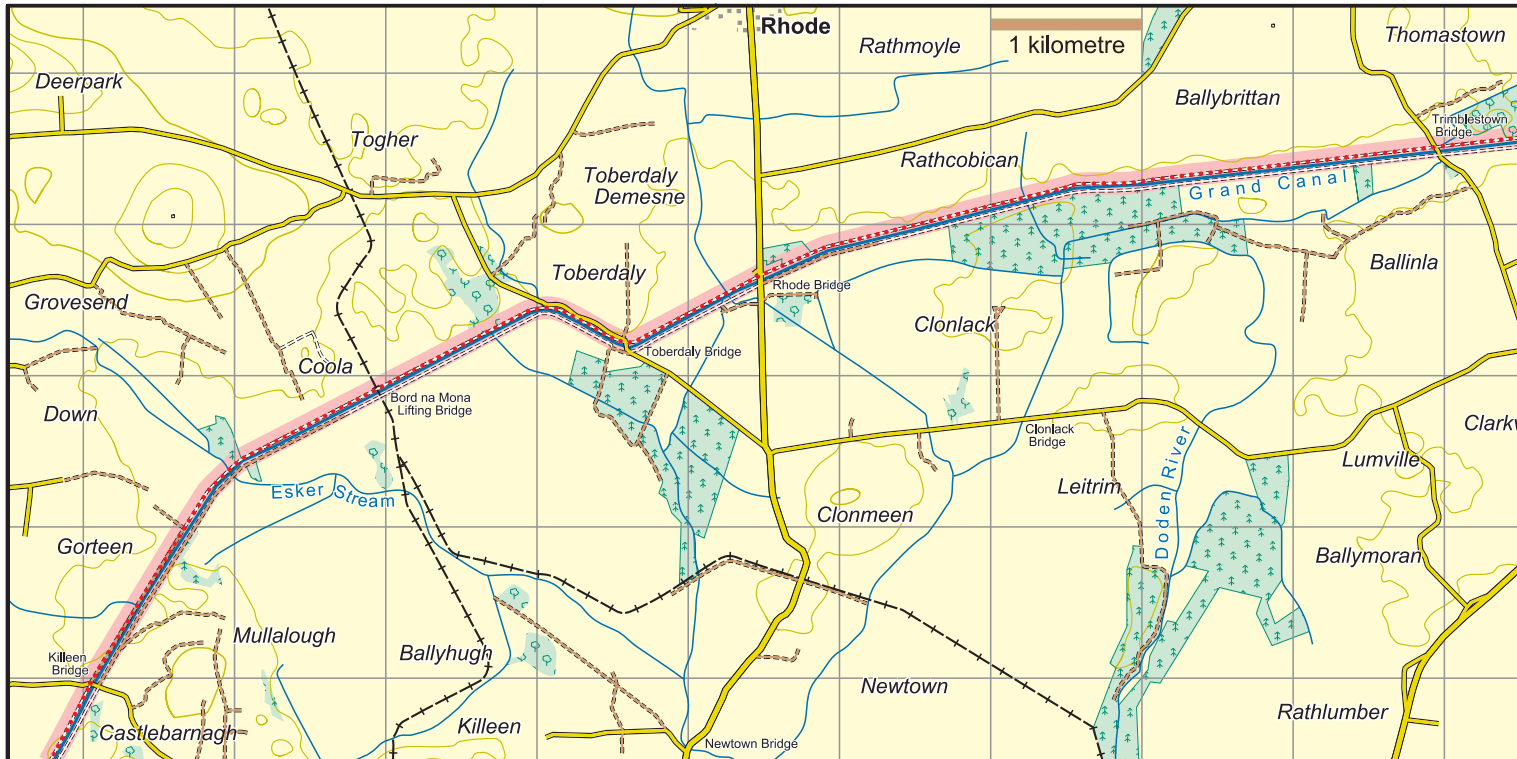

# Grand Canal Way : Map 7 Trimblestown Bridge to Killeen Bridge

The National Trails Office encourages trail users to apply the Leave No Trace principles:

1. Plan ahead and prepare
2. Be considerate of others
3. Respect farm animals and wildlife
4. Travel and camp on durable ground
5. Leave what you find
6. Dispose of waste properly
7. Minimise the affects of fire