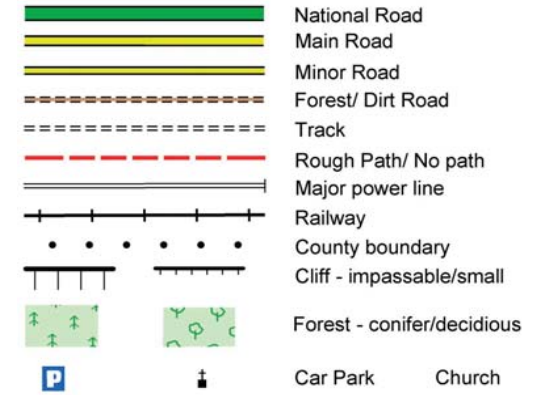

Grand Canal Way : Map 6 Blundell Aqueduct to Trimblestown Bridge

The National Trails Office encourages trail users to apply the Leave No Trace principles:

1. Plan ahead and prepare
2. Be considerate of others
3. Respect farm animals and wildlife
4. Travel and camp on durable ground
5. Leave what you find
6. Dispose of waste properly
7. Minimise the affects of fire