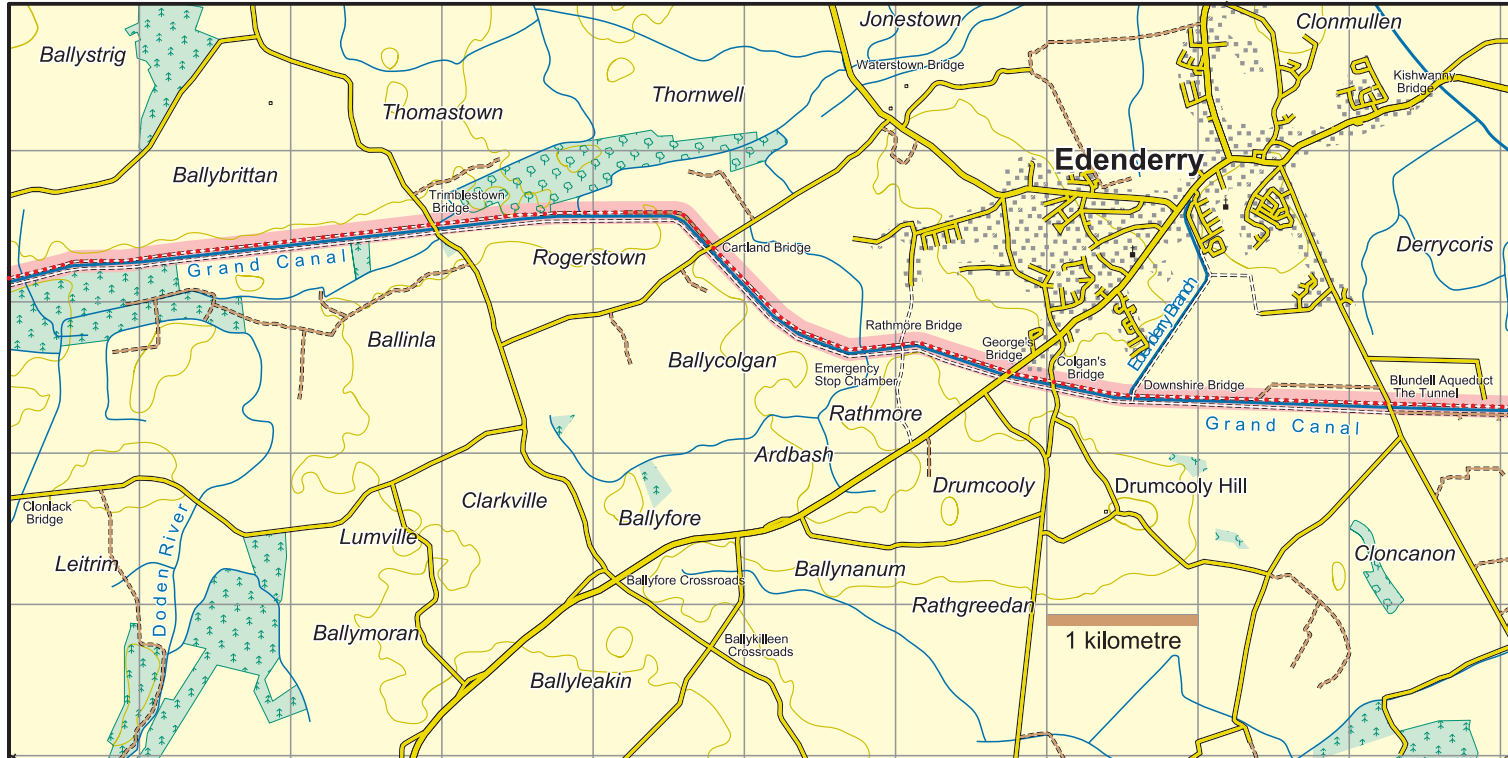

Grand Canal Way : Map 6 Blundell Aqueduct to Trimblestown Bridge

The National Trails Office encourages trail users to apply the Leave No Trace principles:

1. Plan ahead and prepare
2. Be considerate of others
3. Respect farm animals and wildlife
4. Travel and camp on durable ground
5. Leave what you find
6. Dispose of waste properly
7. Minimise the affects of fire