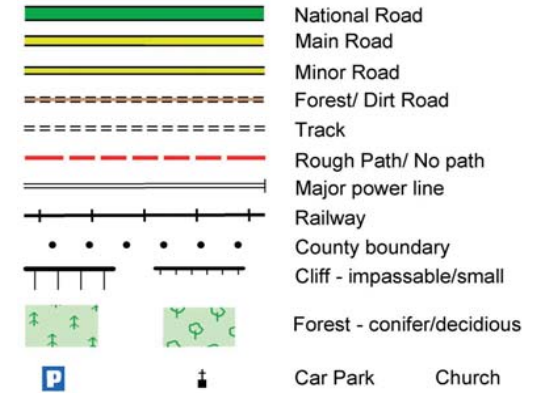

Grand Canal Way : Map 5 Hamilton's Bridge to Blundell Aqueduct

The National Trails Office encourages trail users to apply the Leave No Trace principles:

1. Plan ahead and prepare
2. Be considerate of others
3. Respect farm animals and wildlife
4. Travel and camp on durable ground
5. Leave what you find
6. Dispose of waste properly
7. Minimise the affects of fire