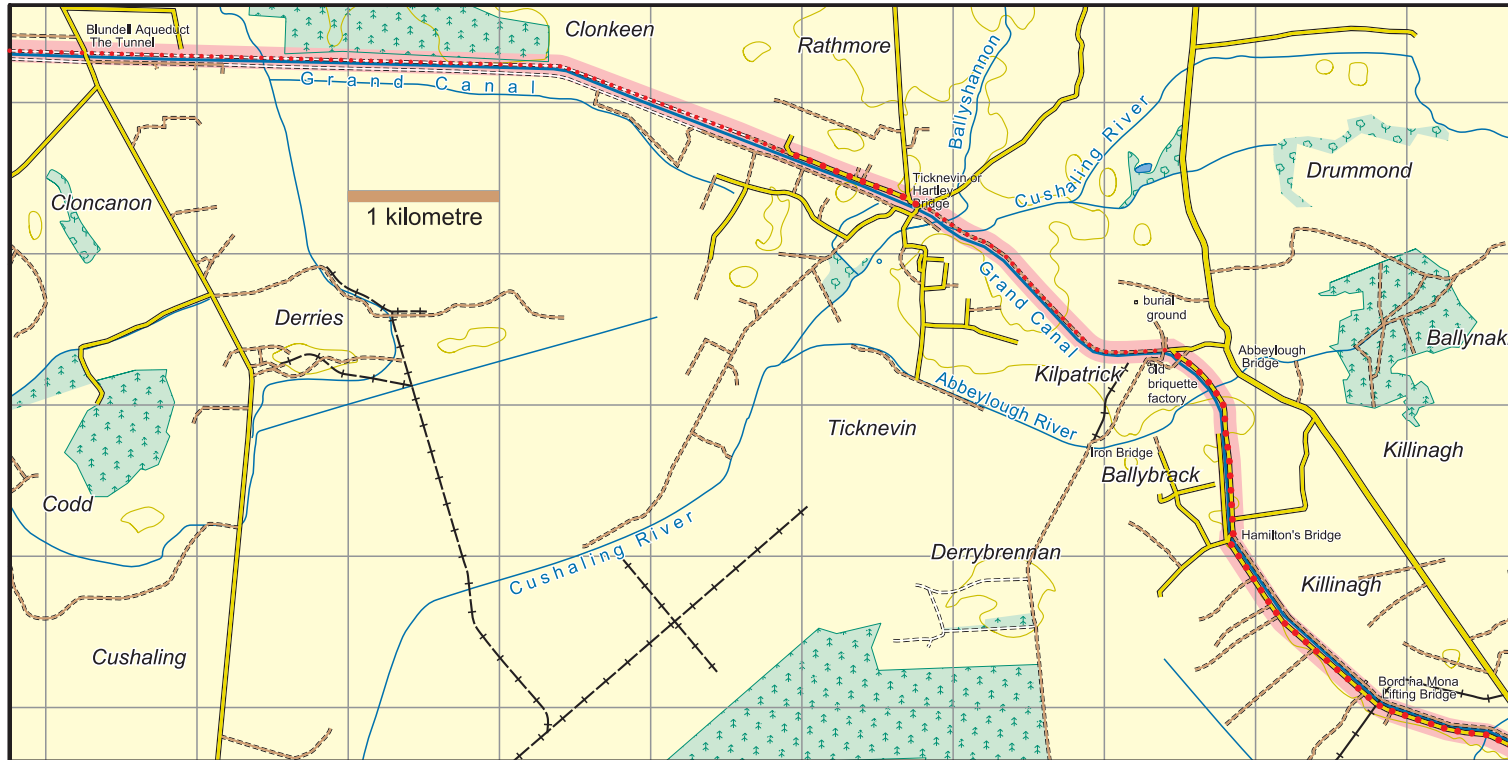

Grand Canal Way : Map 5 Hamilton's Bridge to Blundell Aqueduct

The National Trails Office encourages trail users to apply the Leave No Trace principles:

1. Plan ahead and prepare
2. Be considerate of others
3. Respect farm animals and wildlife
4. Travel and camp on durable ground
5. Leave what you find
6. Dispose of waste properly
7. Minimise the affects of fire