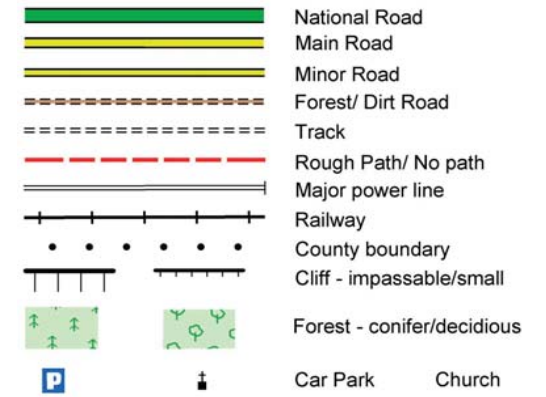

Grand Canal Way : Map 4 Healy's Bridge to Hamilton's Bridge

The National Trails Office encourages trail users to apply the Leave No Trace principles:

1. Plan ahead and prepare
2. Be considerate of others
3. Respect farm animals and wildlife
4. Travel and camp on durable ground
5. Leave what you find
6. Dispose of waste properly
7. Minimise the affects of fire