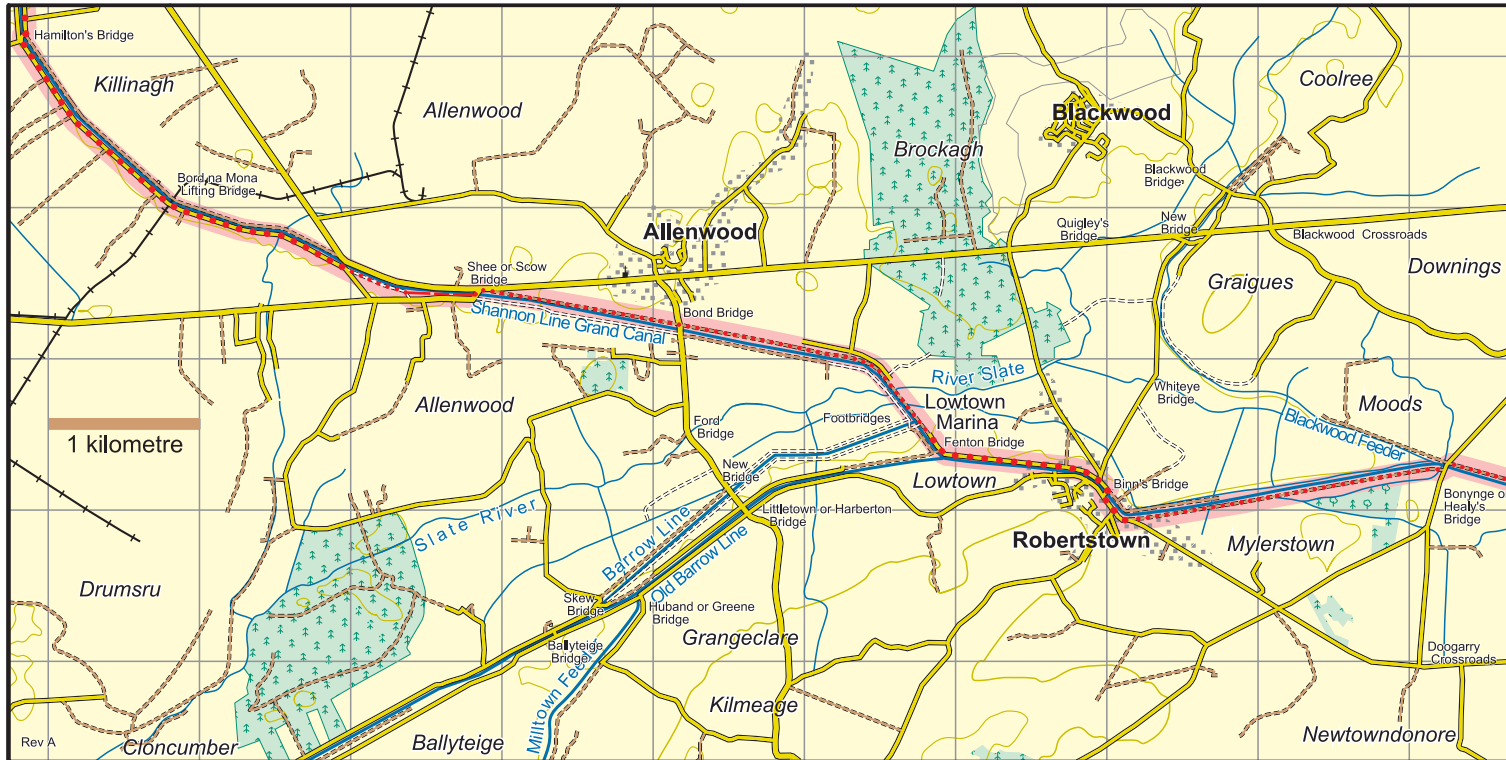

Grand Canal Way : Map 4 Healy's Bridge to Hamilton's Bridge

The National Trails Office encourages trail users to apply the Leave No Trace principles:

1. Plan ahead and prepare
2. Be considerate of others
3. Respect farm animals and wildlife
4. Travel and camp on durable ground
5. Leave what you find
6. Dispose of waste properly
7. Minimise the affects of fire