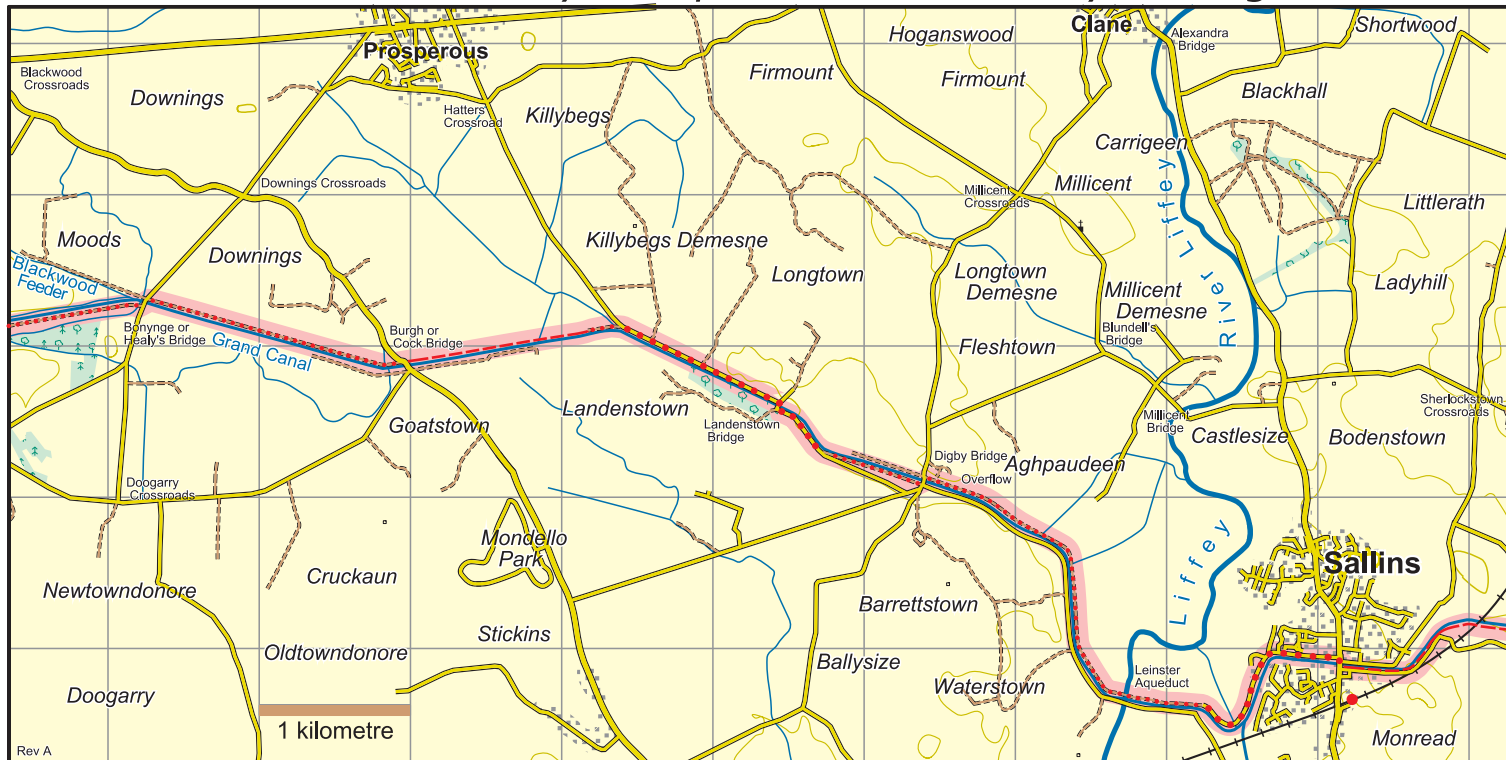

Grand Canal Way : Map 3 Sallins to Healy's Bridge

	National Road
	Main Road
	Minor Road
	Forest/ Dirt Road
	Track
	Rough Path/ No path
	Major power line
	Railway
	County boundary
	Cliff - impassable/small
	Forest - conifer/deciduous
	Car Park
	Church

The National Trails Office encourages trail users to apply the Leave No Trace principles:

1. Plan ahead and prepare
2. Be considerate of others
3. Respect farm animals and wildlife
4. Travel and camp on durable ground
5. Leave what you find
6. Dispose of waste properly
7. Minimise the affects of fire