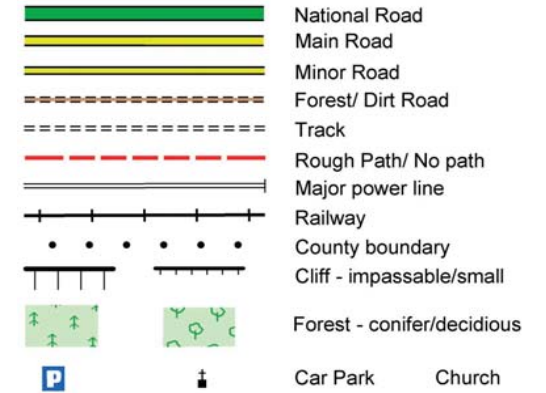

Grand Canal Way : Map 2 Henry Bridge to Sallins

The National Trails Office encourages trail users to apply the Leave No Trace principles:

1. Plan ahead and prepare
2. Be considerate of others
3. Respect farm animals and wildlife
4. Travel and camp on durable ground
5. Leave what you find
6. Dispose of waste properly
7. Minimise the affects of fire