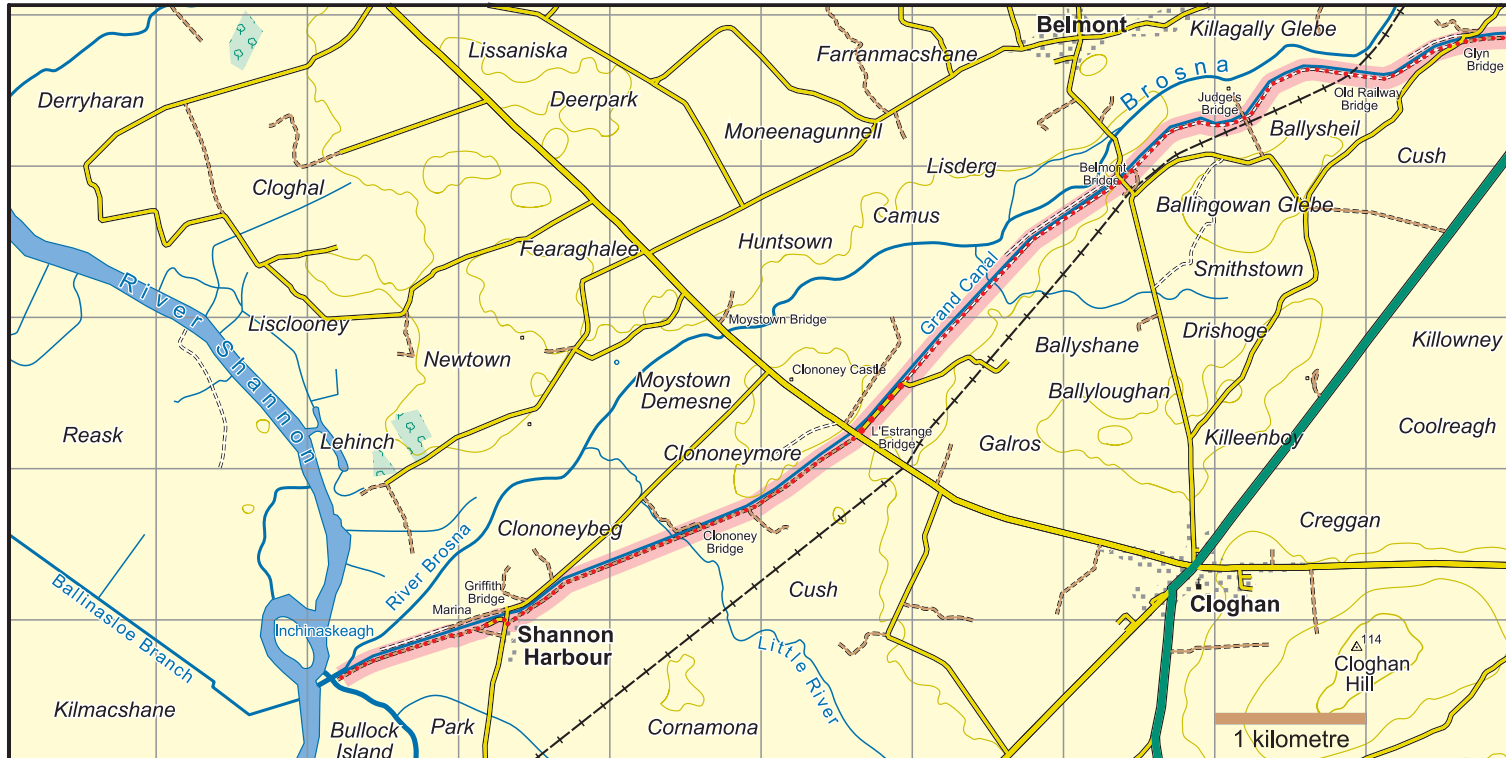

Grand Canal Way : Map 13 Belmont Bridge to Shannon Harbour

The National Trails Office encourages trail users to apply the Leave No Trace principles:

1. Plan ahead and prepare
2. Be considerate of others
3. Respect farm animals and wildlife
4. Travel and camp on durable ground
5. Leave what you find
6. Dispose of waste properly
7. Minimise the affects of fire