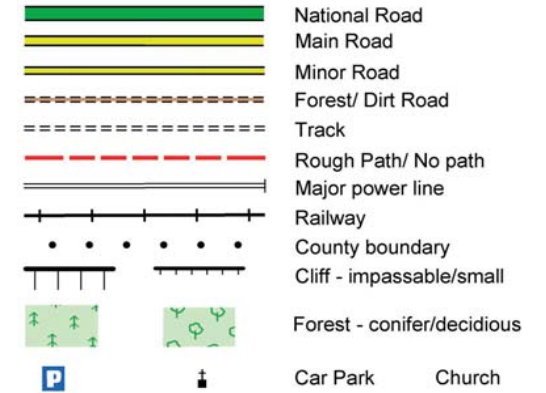

Grand Canal Way : Map 13 Belmont Bridge to Shannon Harbour

The National Trails Office encourages trail users to apply the Leave No Trace principles:

1. Plan ahead and prepare
2. Be considerate of others
3. Respect farm animals and wildlife
4. Travel and camp on durable ground
5. Leave what you find
6. Dispose of waste properly
7. Minimise the affects of fire